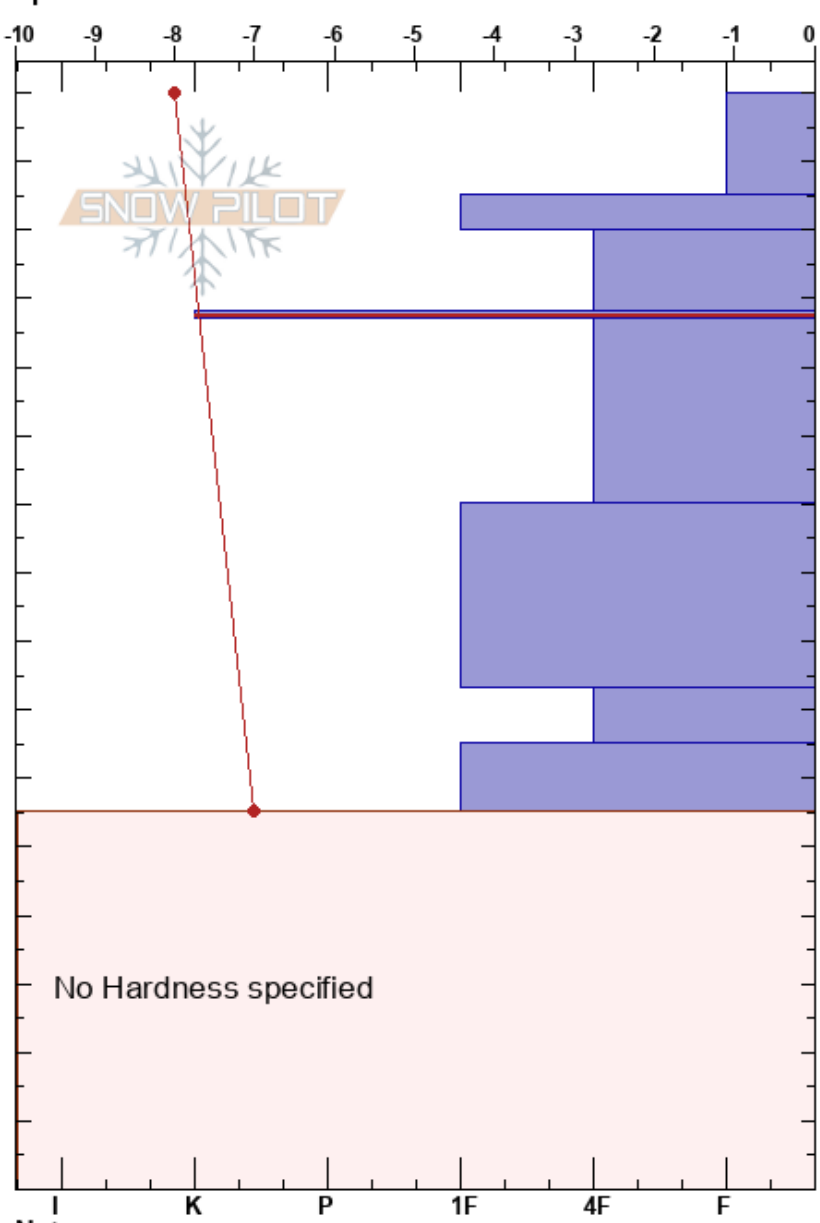

AVY 1 Practice Pit
 Vista Butte
 OR
 Elevation: 6604 ft
 Aspect: NE
 Specifics:

Taylor Kelley
 02/13/2022 - 2:00am
 Co-ord: 43.99198N, -121.59823W
 Slope Angle: 25°
 Wind Loading: yes

Stability:
 Air Temperature: 10°C
 Sky Cover: CLR
 Precipitation: NO
 Wind:
 HS:160
 PF:3
 PS:2
 128-127cm:Problematic layer

Height (cm)	Crystal		Moisture	ρ kg/m ³	Stability tests & Layer comments
	Form	Size			
160					
150					
140					
130					← CT27, Q3 @128cm
120					
110					
100					
90					
80					
70					
60					
50					
40					
30					
20					
10					
0					← ECTX