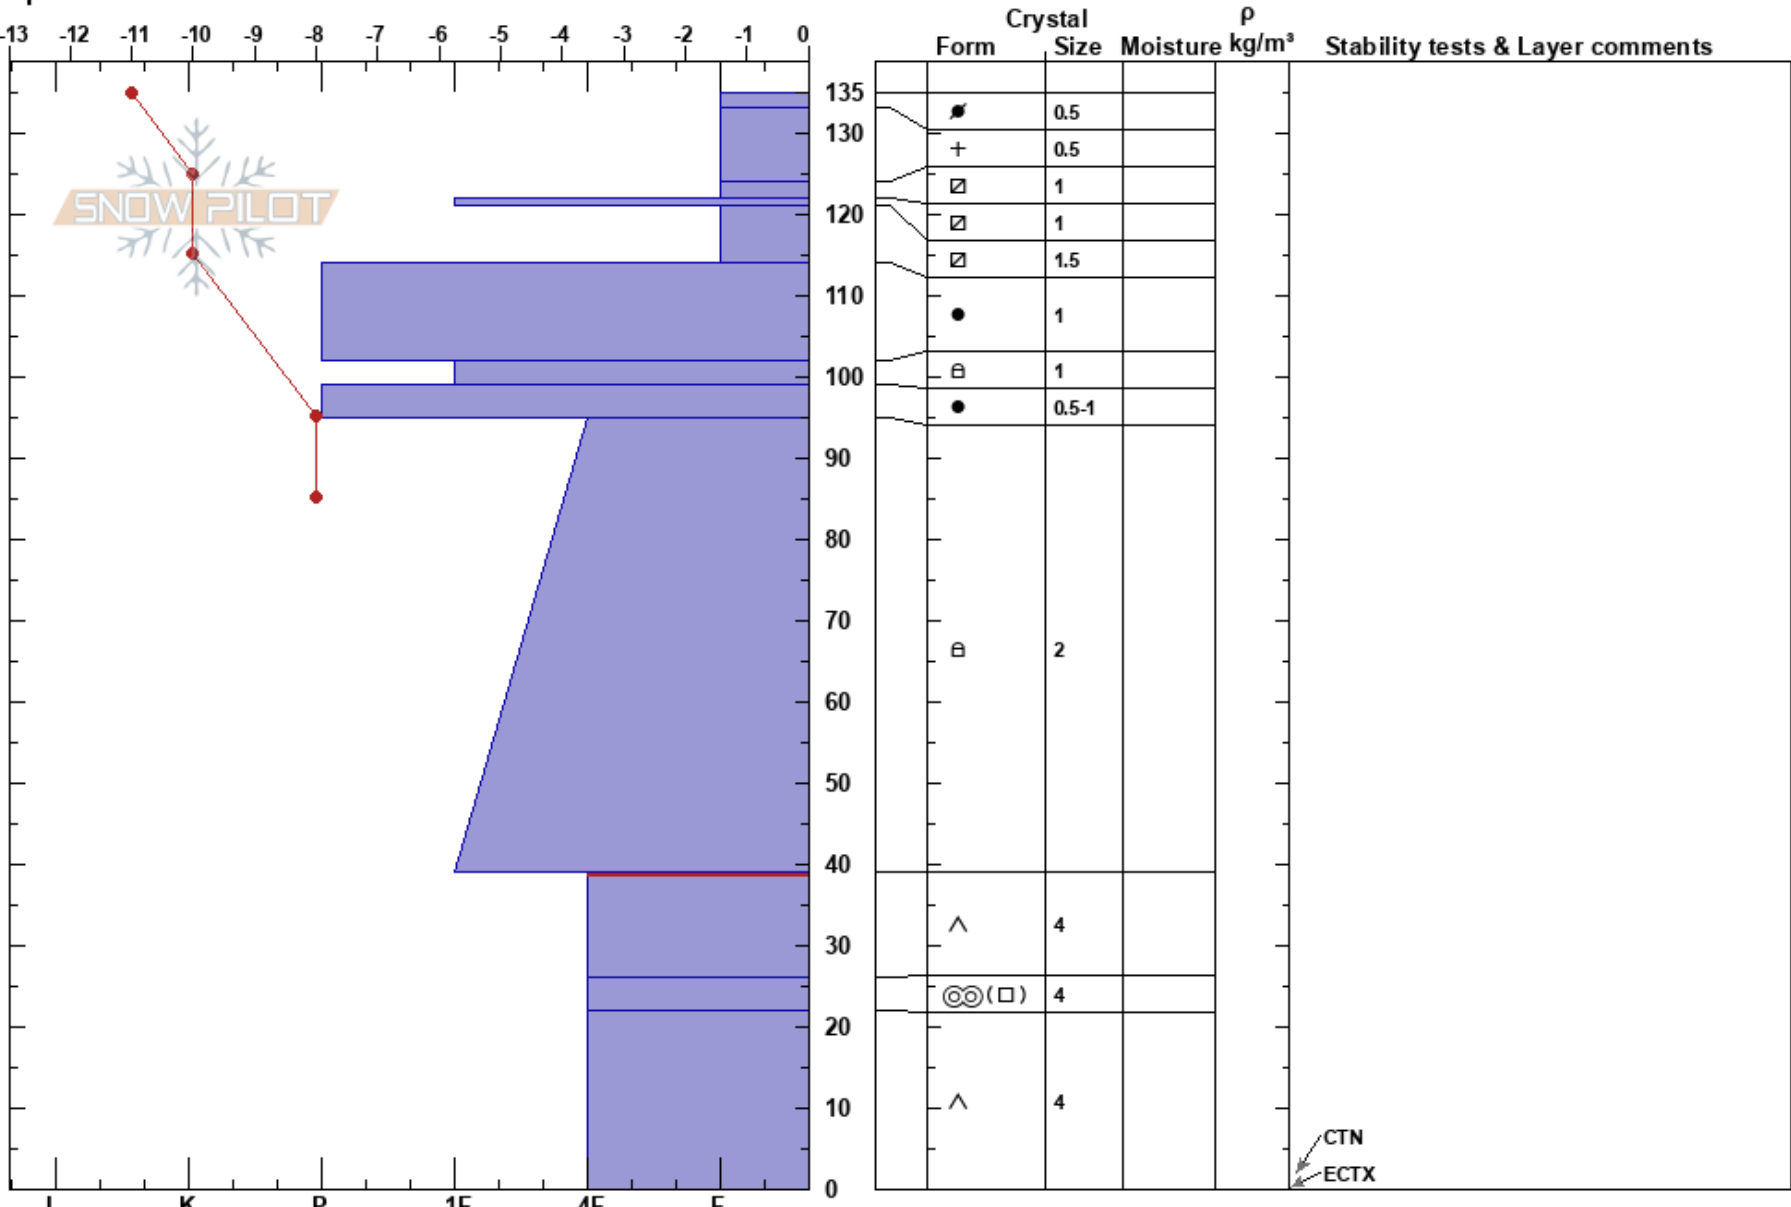

Minnehaha NW 20220217 Carly Bonwell  
 San Juan Range 02/17/2022 - 11:45am  
 CO Co-ord: 37.89220N, -107.63576W  
 Elevation: 11887 ft Slope Angle: 28°  
 Aspect: NW Wind Loading: previous  
 Specifics:

Stability: HS:135 Layer Notes:  
 Air Temperature: -10°C 39-26cm: Problematic layer  
 Sky Cover: CLR  
 Precipitation: NO  
 Wind: N Light Breeze

Notes: Height of new snow was 10 cm in slightly wind loaded area. Avg. height of new snow throughout the area was ~6 cm. ECT and CT produced no results but easily failed within the depth hoar layer when pulled via shovel shear