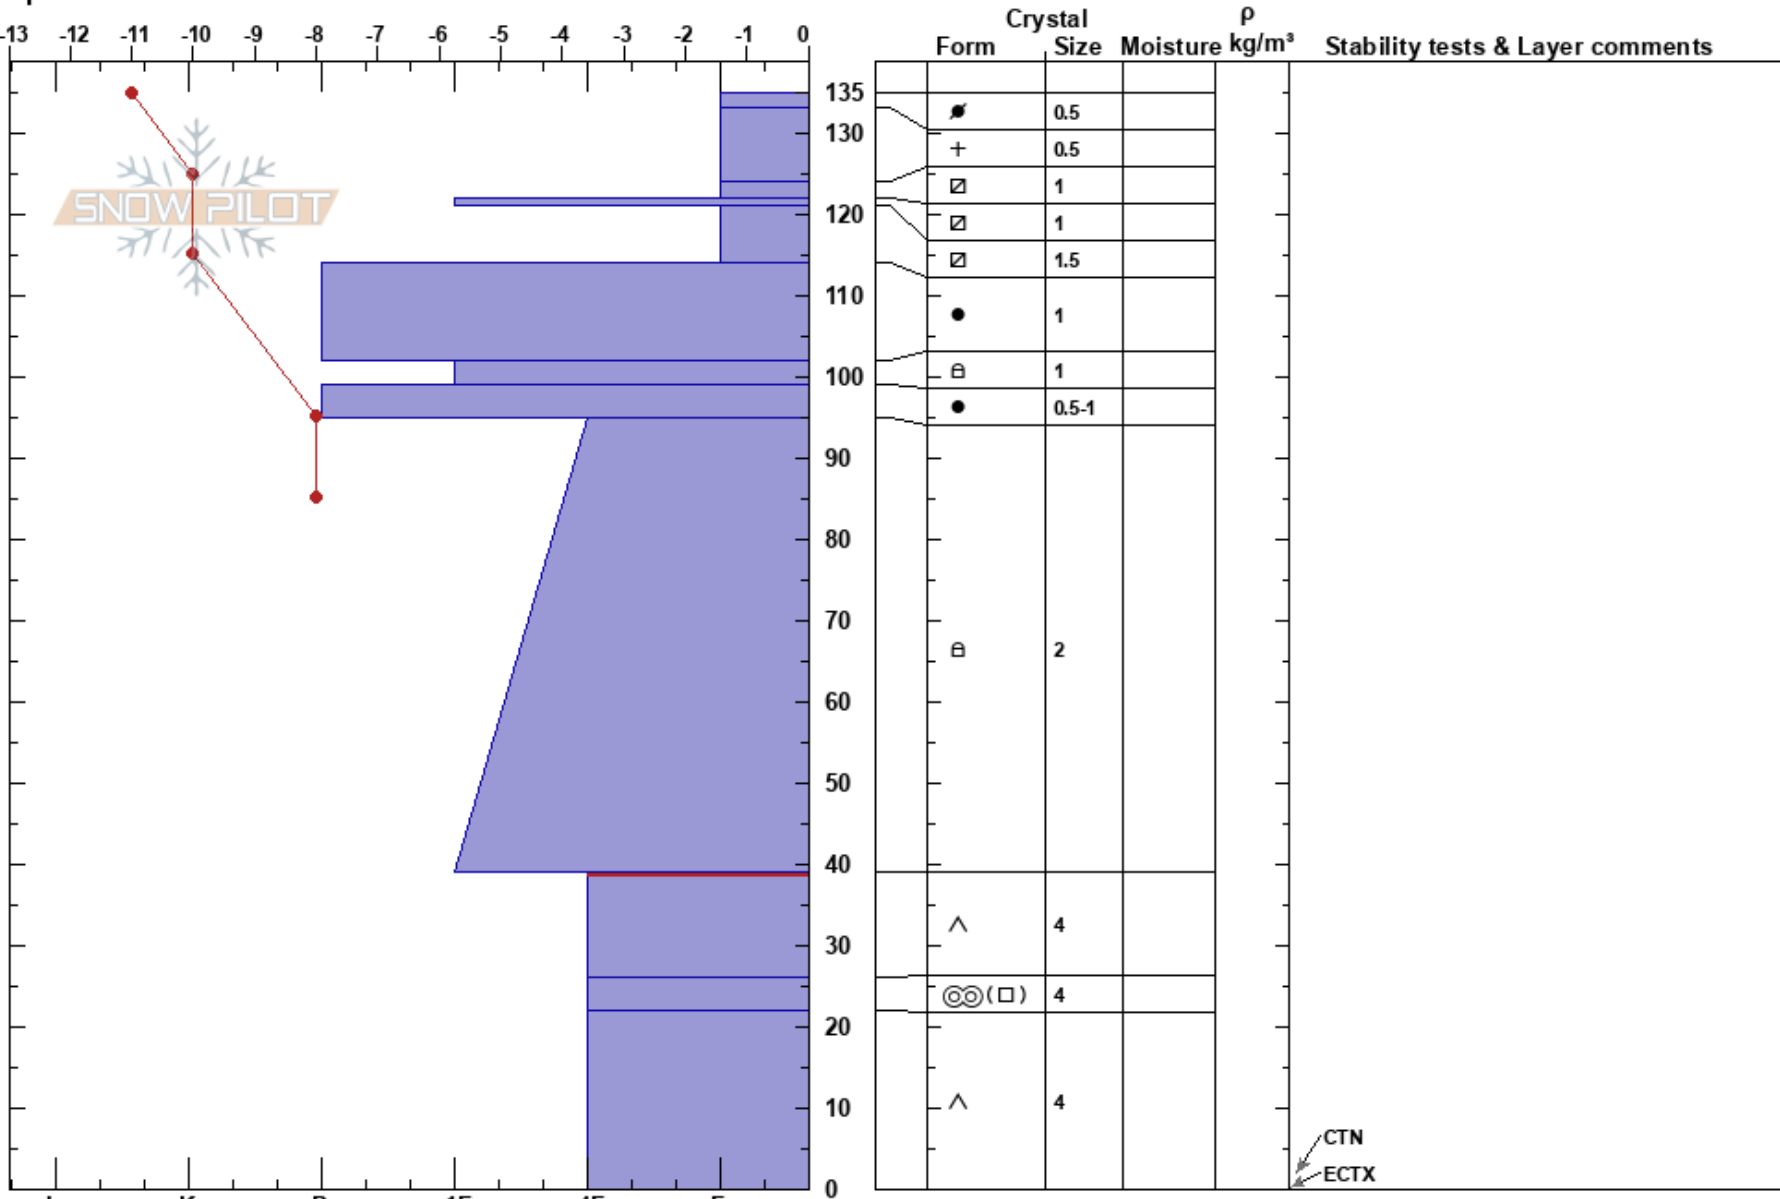

Minnehaha NW 20220217 Carly Bonwell
 San Juan Range 02/17/2022 - 11:45am
 CO
Elevation: 11887 ft
Aspect: NW
Specifics:
Co-ord: 37.89220N, -107.63576W
Slope Angle: 28°
Wind Loading: previous

Stability:
Air Temperature: -10°C
Sky Cover: CLR
Precipitation: NO
Wind: N Light Breeze
HS: 135
Layer Notes:
 39-26cm: Problematic layer

Notes: Height of new snow was 10 cm in slightly wind loaded area. Avg. height of new snow throughout the area was ~6 cm. ECT and CT produced no results but easily failed within the depth hoar layer when pulled via shovel shear