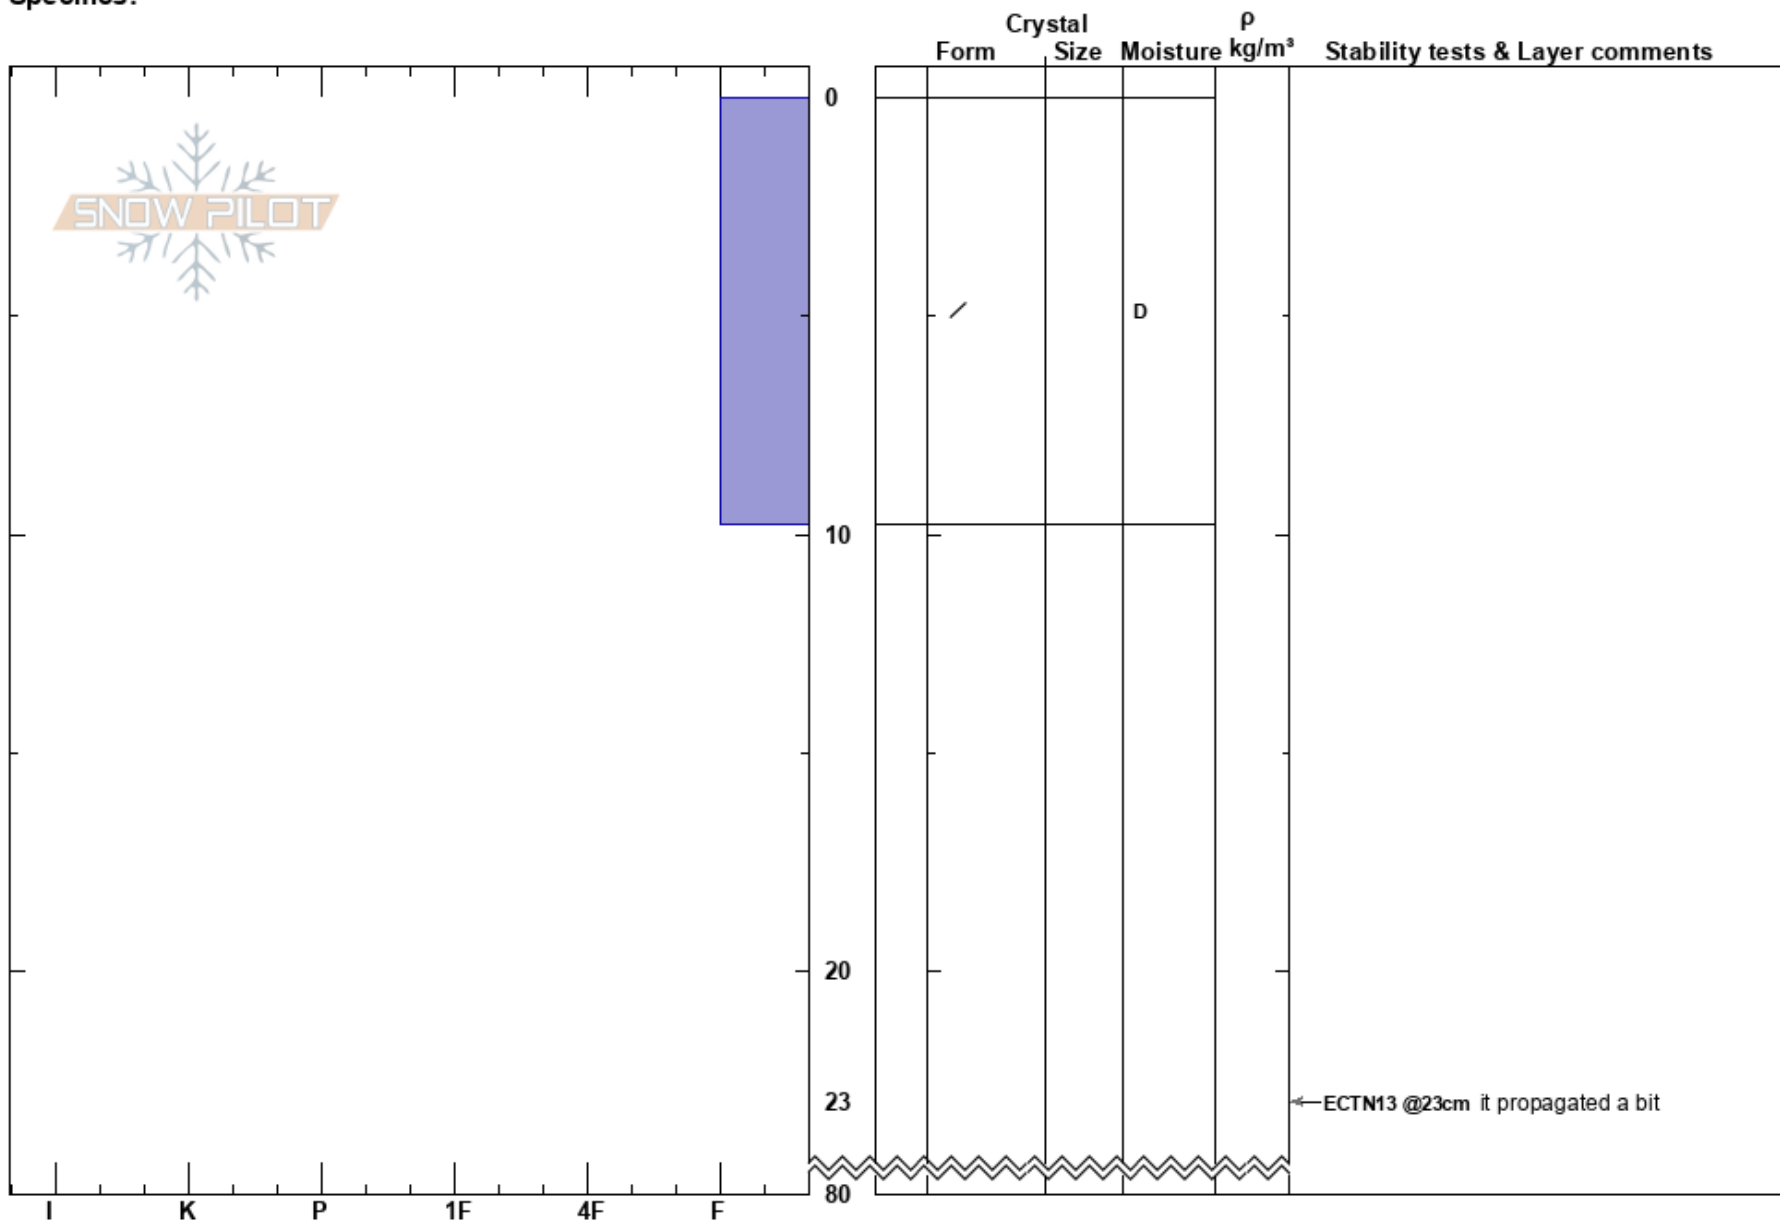

Solhøgda
Hemsedalsfjellet
Norway
Elevation: 1270 m
Aspect: SE
Specifics:

Vegard Stennes
06/12/2017 - 13:45
Co-ord: 32V 469116E 6756622N
Slope Angle: 20°
Wind Loading:

Stability:
Air Temperature: -4°C
Sky Cover:
Precipitation:
Wind:

HS:80
PS: 10
Layer Notes:

Notes: