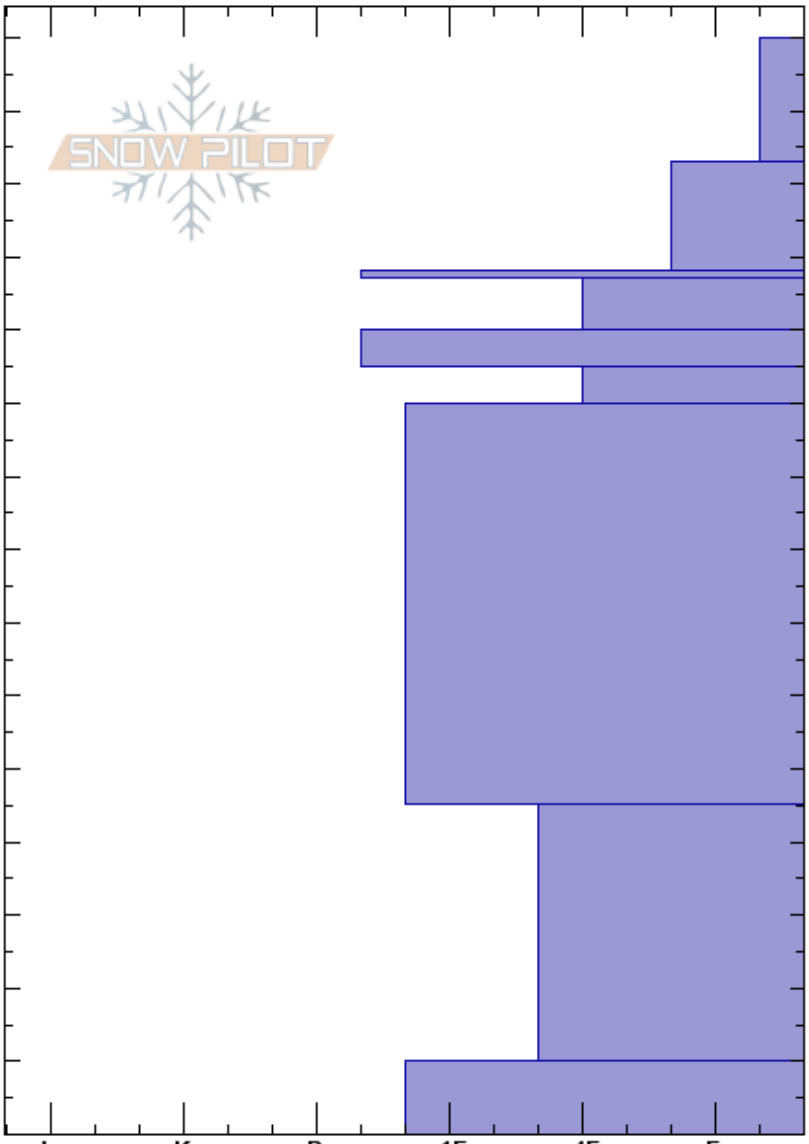

Bradley Meadow North
 Bridger Range
 MT
 Elevation: 7894 ft
 Aspect: 50°
 Specifics:

Alex Marienthal
 02/17/2022 - 10:15am
 Co-ord: 45.83326N, -110.92927W
 Slope Angle: 33°
 Wind Loading: previous

Stability:
 Air Temperature: -7.5°C
 Sky Cover: BKN
 Precipitation: NO
 Wind: W Moderate

HS:150
 Layer Notes:
 150-133cm:Problematic layer

Height (cm)	Crystal		Moisture	ρ kg/m ³	Stability tests & Layer comments
	Form	Size			
150					
140	+				
130	+				
120	⊙(⊙)				
110	⊖	1			← ECTN25 @110cm
105	⊙				
100	⊖	1-2			
90					
80					
70	⊖	1-2			
60					
50					
40					
30	□	2-4			
20					
10	⊙				
0					