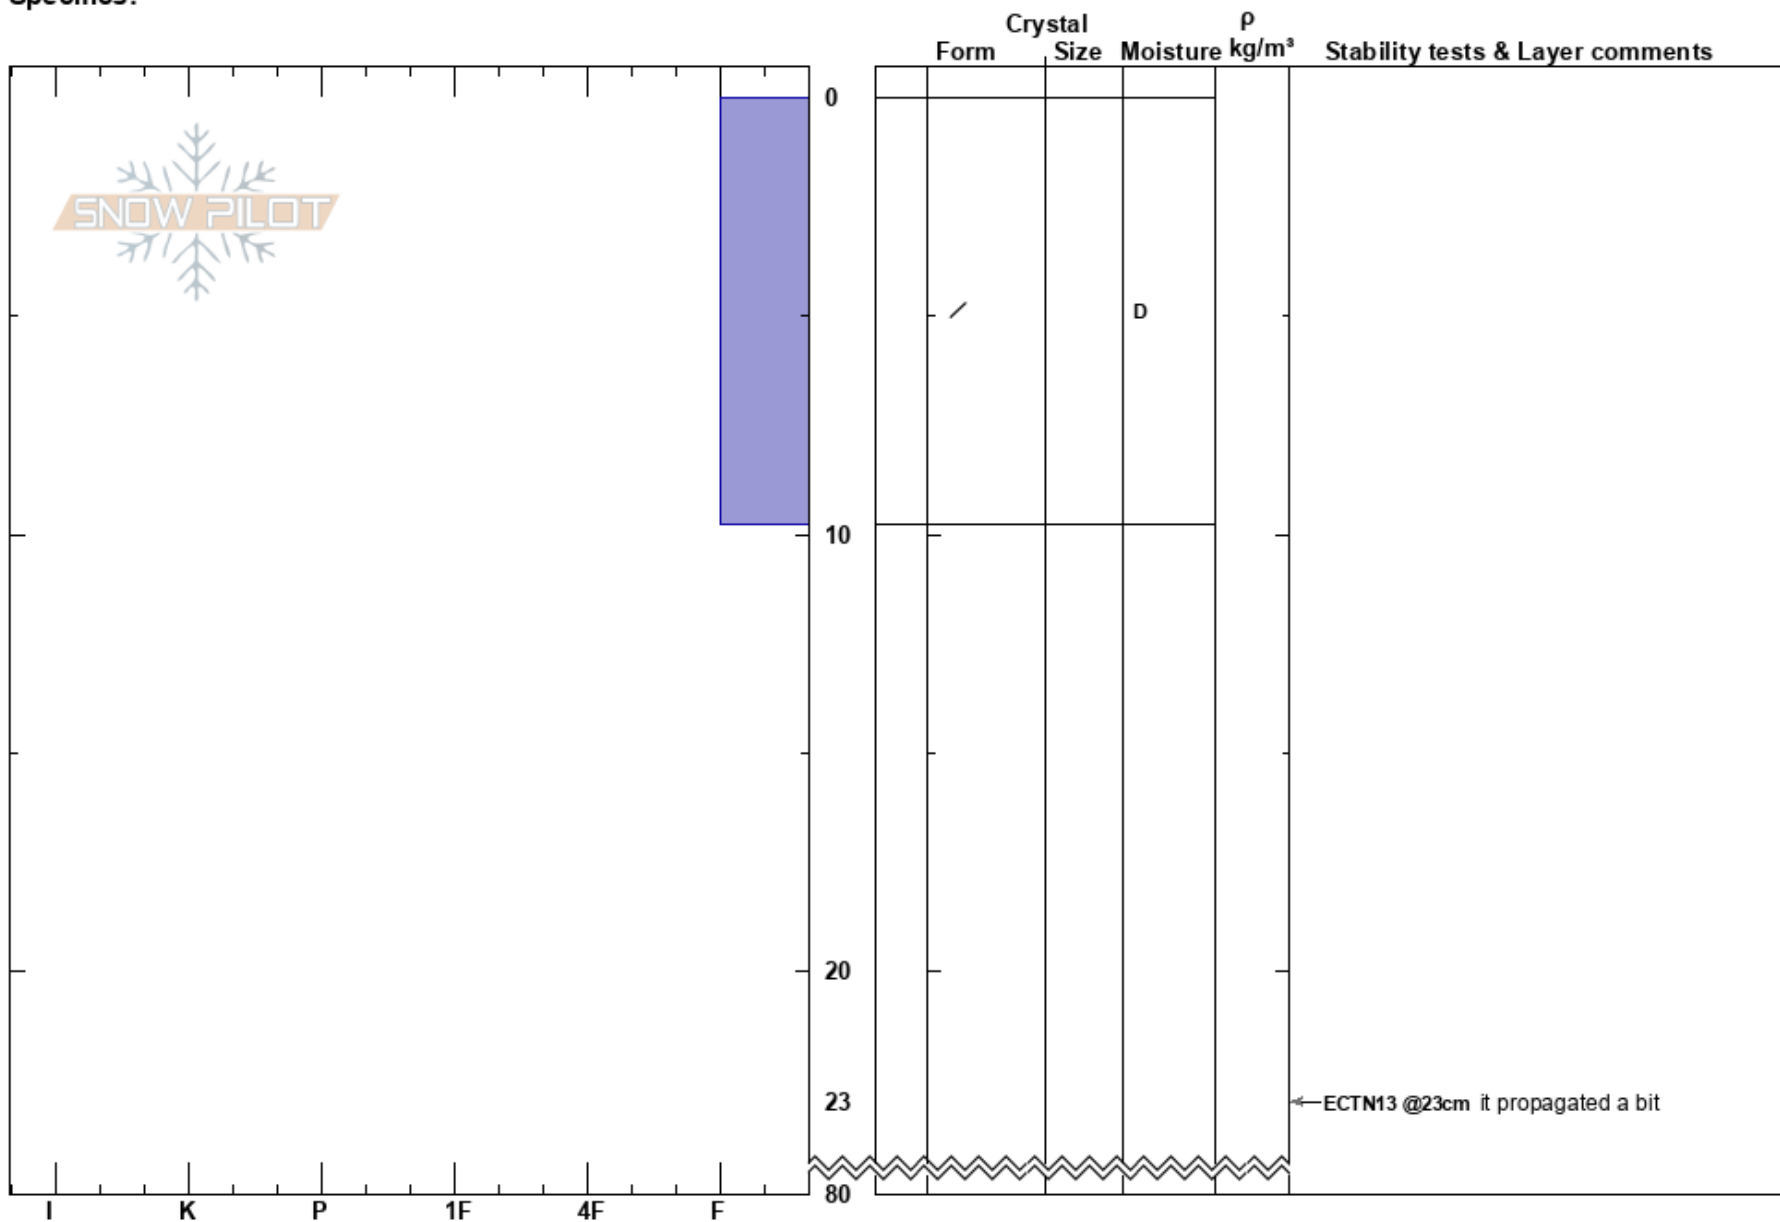

Solhøgda  
Hemsedalsfjellet  
Norway  
Elevation: 1270 m  
Aspect: SE  
Specifics:

Vegard Stennes  
06/12/2017 - 13:45  
Co-ord: 32V 469116E 6756622N  
Slope Angle: 20°  
Wind Loading:

Stability:  
Air Temperature: -4°C  
Sky Cover:  
Precipitation:  
Wind:

HS:80  
PS: 10  
Layer Notes:

Notes: