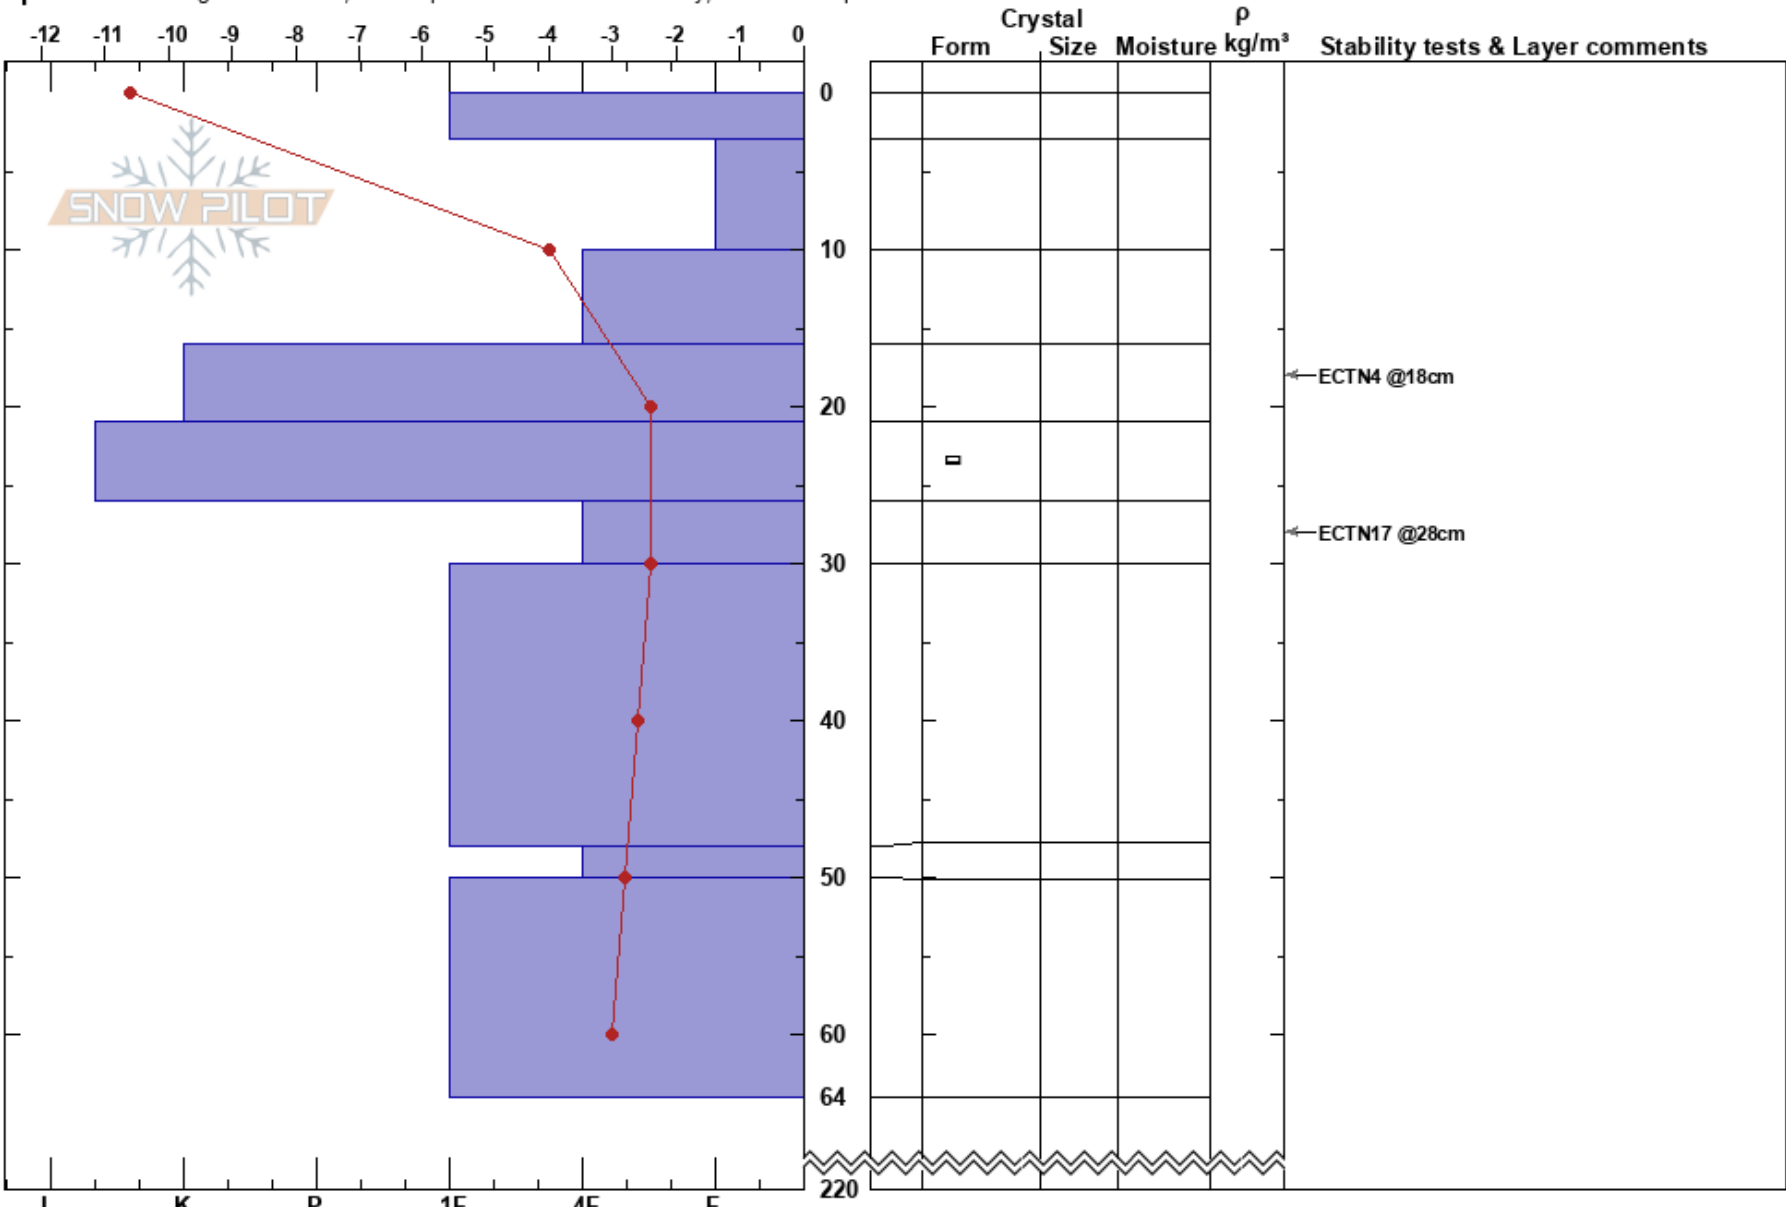

Eirini piste
 Greece
 Elevation: 2003 m
 Aspect: NW
 Specifics: Pit dug in a Ski Area; Pit is representative of backcountry; We skied slope

Nektarios Parmakis
 17/02/2022 - 09:00
 Co-ord: 38.00026N, 22.18789E
 Slope Angle: 38°
 Wind Loading: yes

Stability: Good
 Air Temperature: -2.8°C
 Sky Cover:
 Precipitation: S5
 Wind: SE

HS:220
 PF:15
 PS:7
 3-10cm: Problematic layer

Notes: