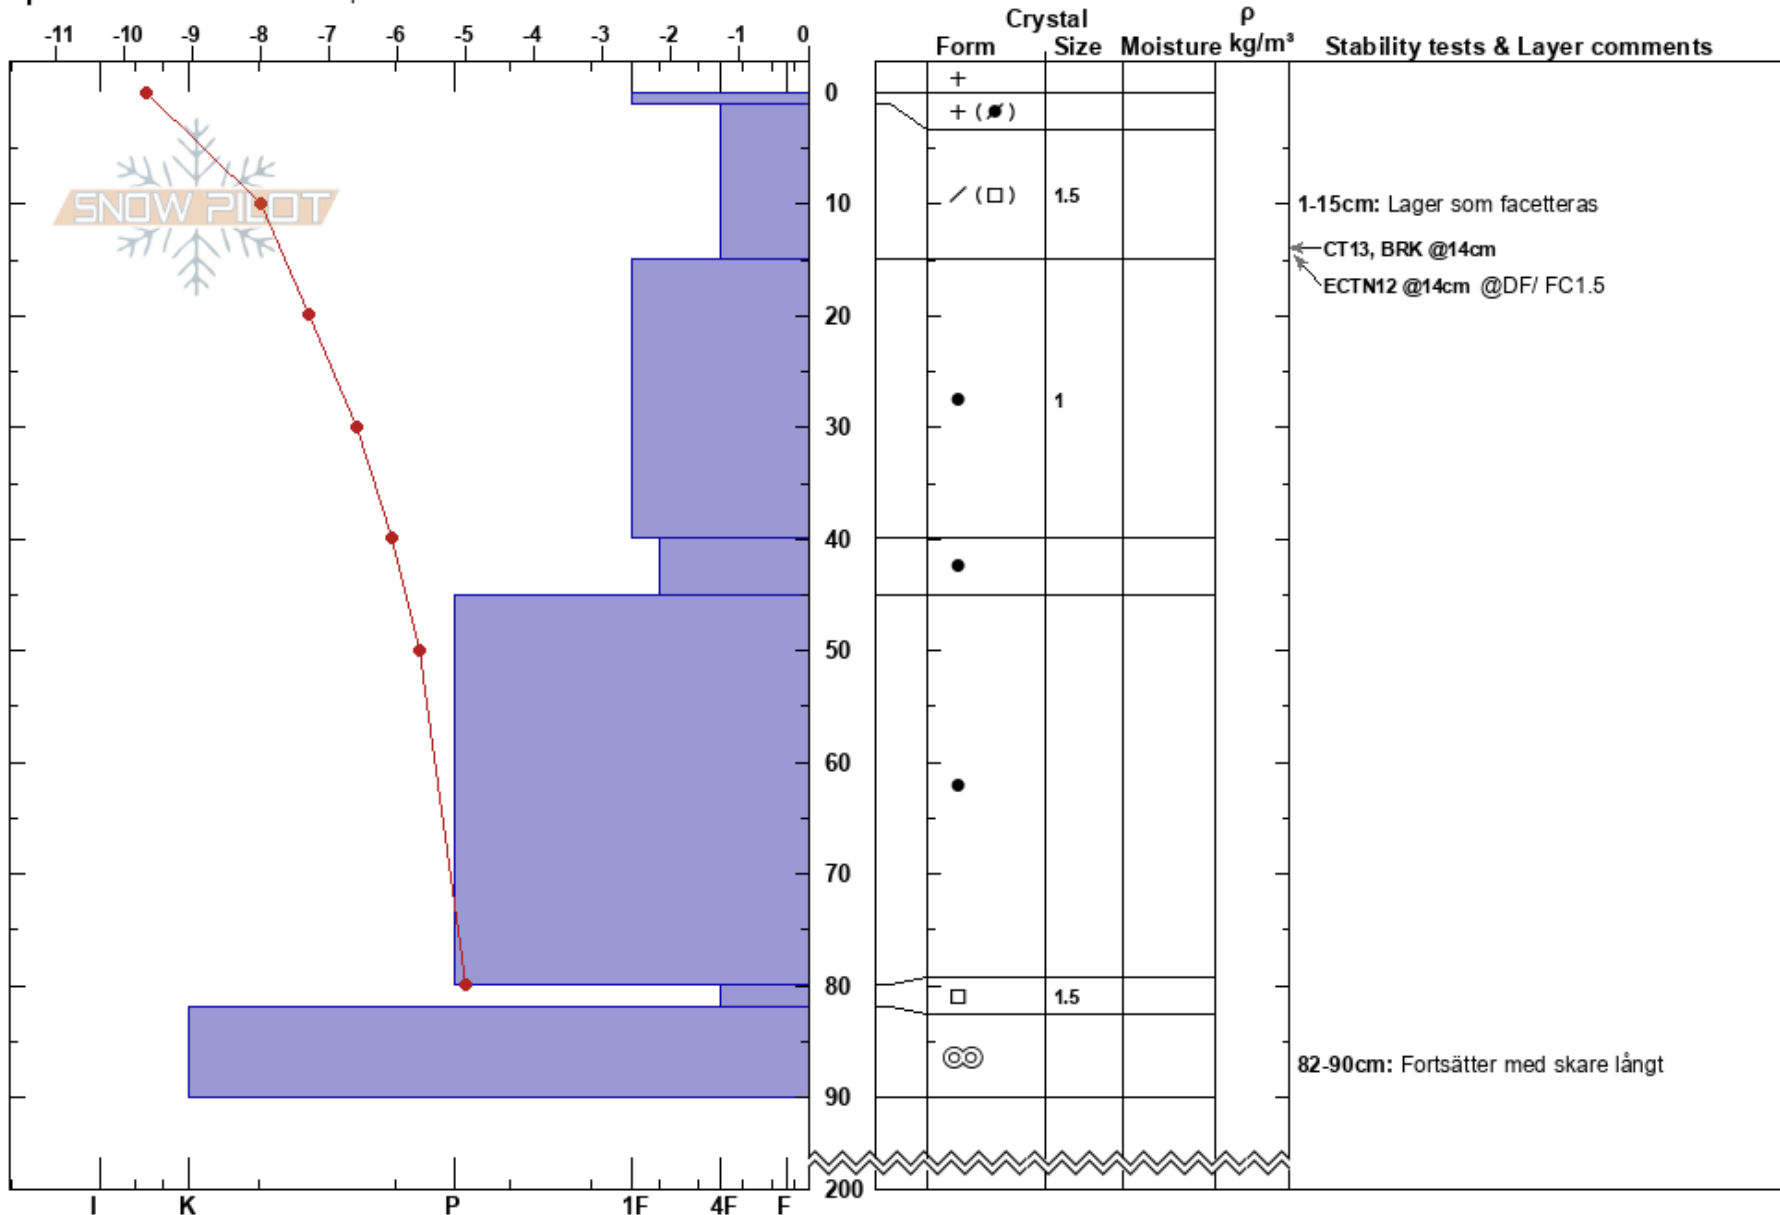

Slottet V
 Sylarna
 Sweden
 Elevation: 1331 m
 Aspect: W

Karin Trolin
 17/02/2022 - 12:00
 Co-ord: 63.02597N, 12.21856E
 Slope Angle: 37°
 Wind Loading: no

Stability:
 Air Temperature: -6.8°C
 Sky Cover: BKN
 Precipitation: NO
 Wind: N Light Breeze

HS:200
 PF:15
 Layer Notes:
 1-15cm: Lager som facetteras
 82-90cm: Fortsätter med skare långt

Specifics: We snowmobiled slope

Notes: