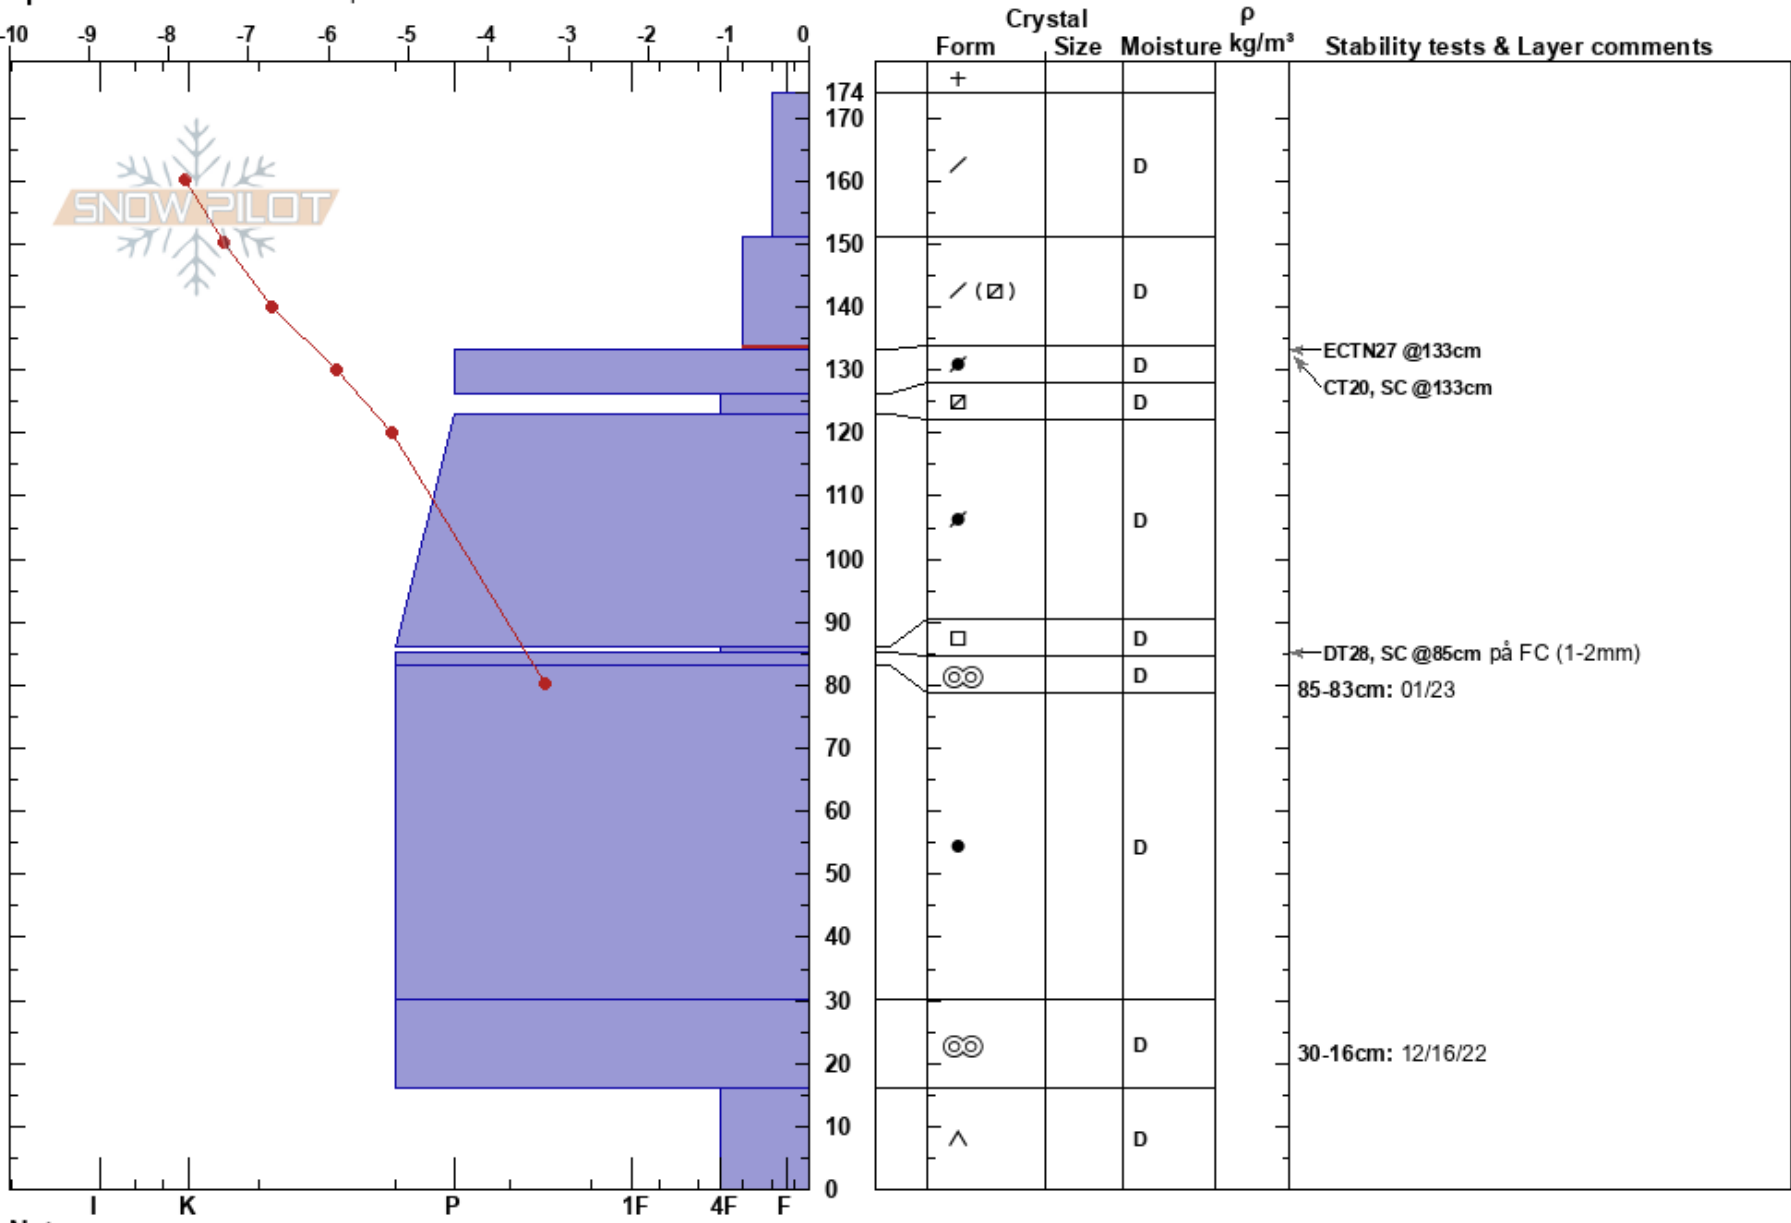

Småhamra TL
 Funäsfjällen
 Sweden
 Elevation: 952 m
 Aspect: NE
 Specifics: We snowmobiled slope

John Wilcoxon
 17/02/2022 - 10:17
 Co-ord: 33V 362318E 6941014N
 Slope Angle: 22°
 Wind Loading: no

Stability: Good HS:174
 Air Temperature: -7.6°C PF:20
 Sky Cover: OVC
 Precipitation: NO
 Wind: NE Light Breeze
 Layer Notes:
 151-133cm: Problematic layer
 85-83cm: 01/23
 30-16cm: 12/16/22

Notes: OBJ: Bedöm drevsnöflak. ID potentiella PWL