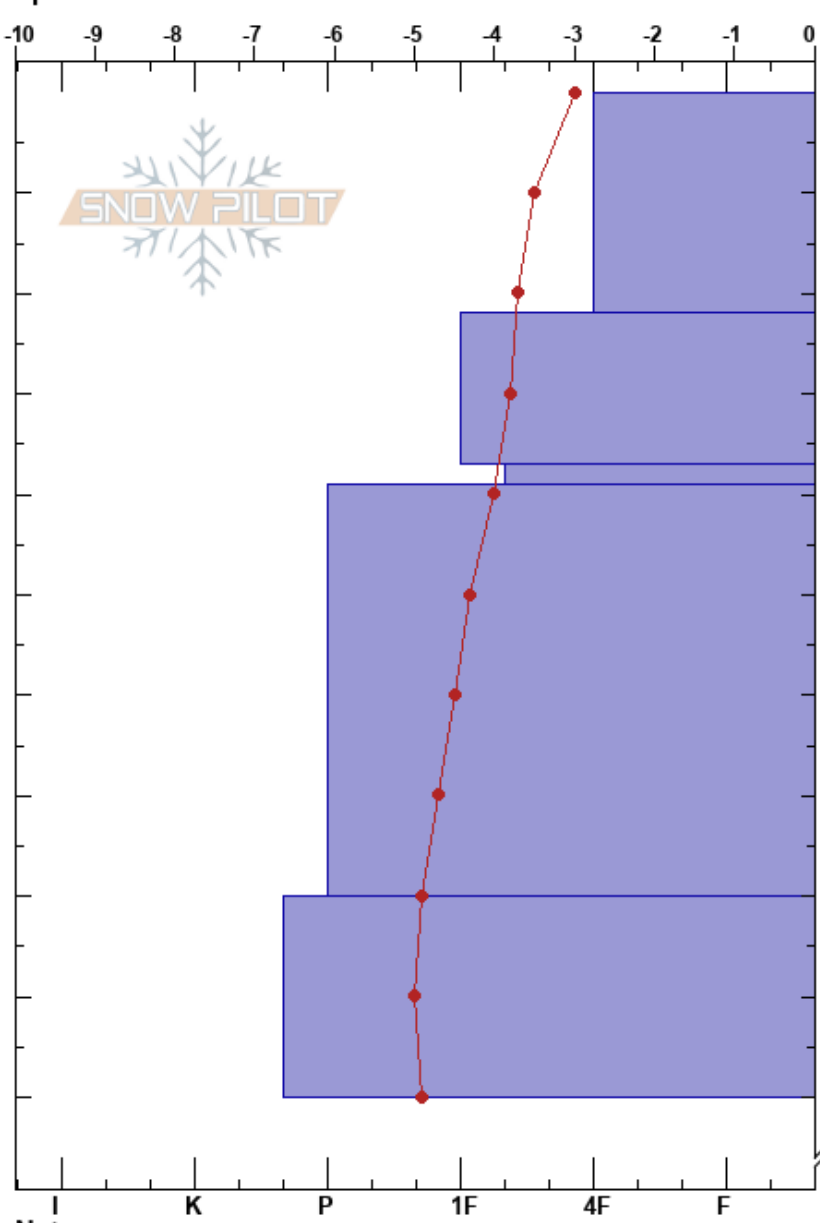

Skarðshnjúkur  
 Tröllaskagi  
 Iceland  
 Elevation: 648 m  
 Aspect:  
 Specifics:

Gestur Hansson  
 17/02/2022 - 10:30  
 Co-ord: 66.11853N, -18.99925W  
 Slope Angle: 34°  
 Wind Loading:

Stability:  
 Air Temperature: -2.6°C PF:30 37-39cm:Problematic layer  
 Sky Cover: OVC  
 Precipitation: S2  
 Wind: NE Light Breeze

Height (m)	Crystal		Moisture	ρ kg/m³	Stability tests & Layer comments
	Form	Size			
0					
10	+ (⊕)	(4.5)			
20					
30	/ (⊕)				
37	⊖ (⊖)				← CT18, SP @37cm
40					
50					
60	•				
70					
80					
90	•				
100					