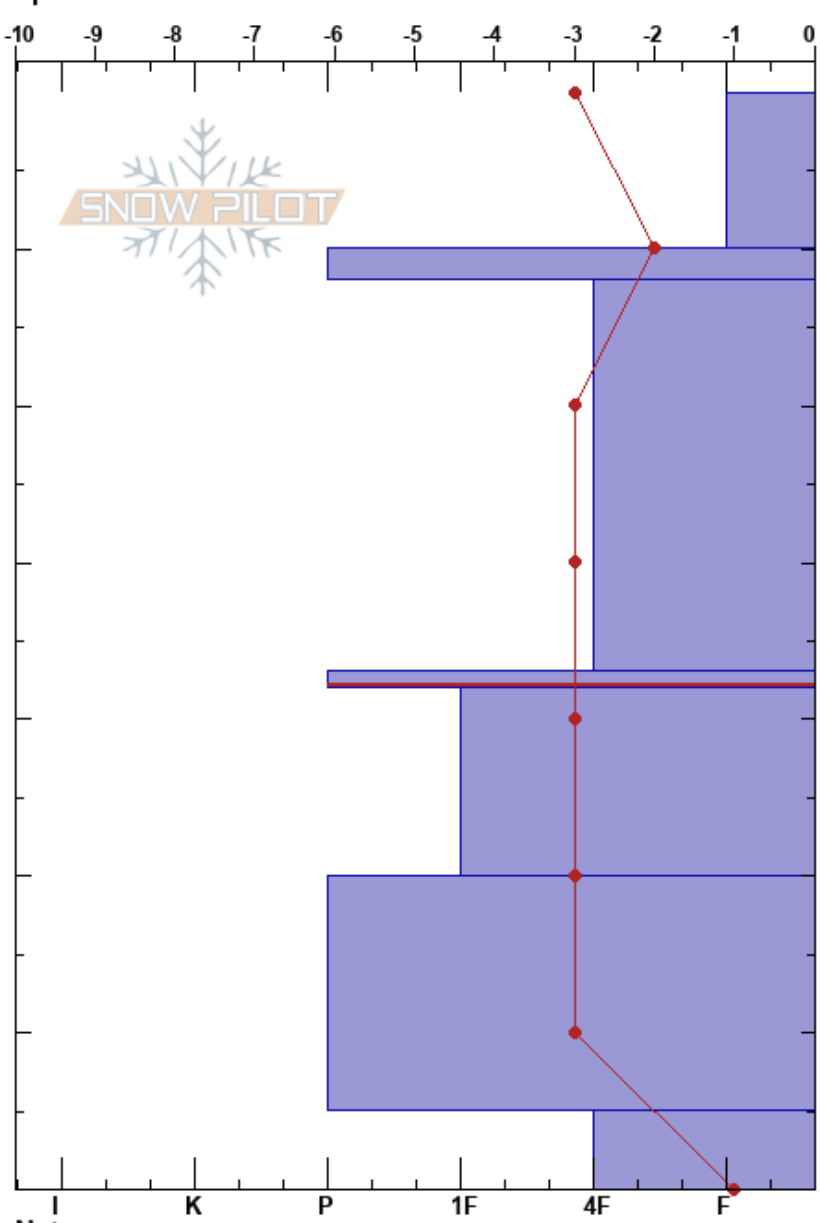

Rygg mot Kvitingane
 Hemsedalsfjellet
 Norway
Elevation: 1200 m
Aspect: NE
Specifics:

Marit Svarstad Andresen
 06/12/2017 - 13:00
Co-ord: 32V 470935W 6754089N
Slope Angle: 10°
Wind Loading:

Stability:
Air Temperature: HS:70 PF:30
Sky Cover: 37-38cm:Problematic layer
Precipitation:
Wind:

Form	Crystal		ρ kg/m ³	Stability tests & Layer comments
	Size	Moisture		
+ (/)	0.3	D		
⊙⊙		D		
•	0.5	D		
⊙⊙		D		
•	0.3	D		← ECTN13 @42cm
⊙⊙		D		
□	2	M		

Notes:

I K P 1F 4F F