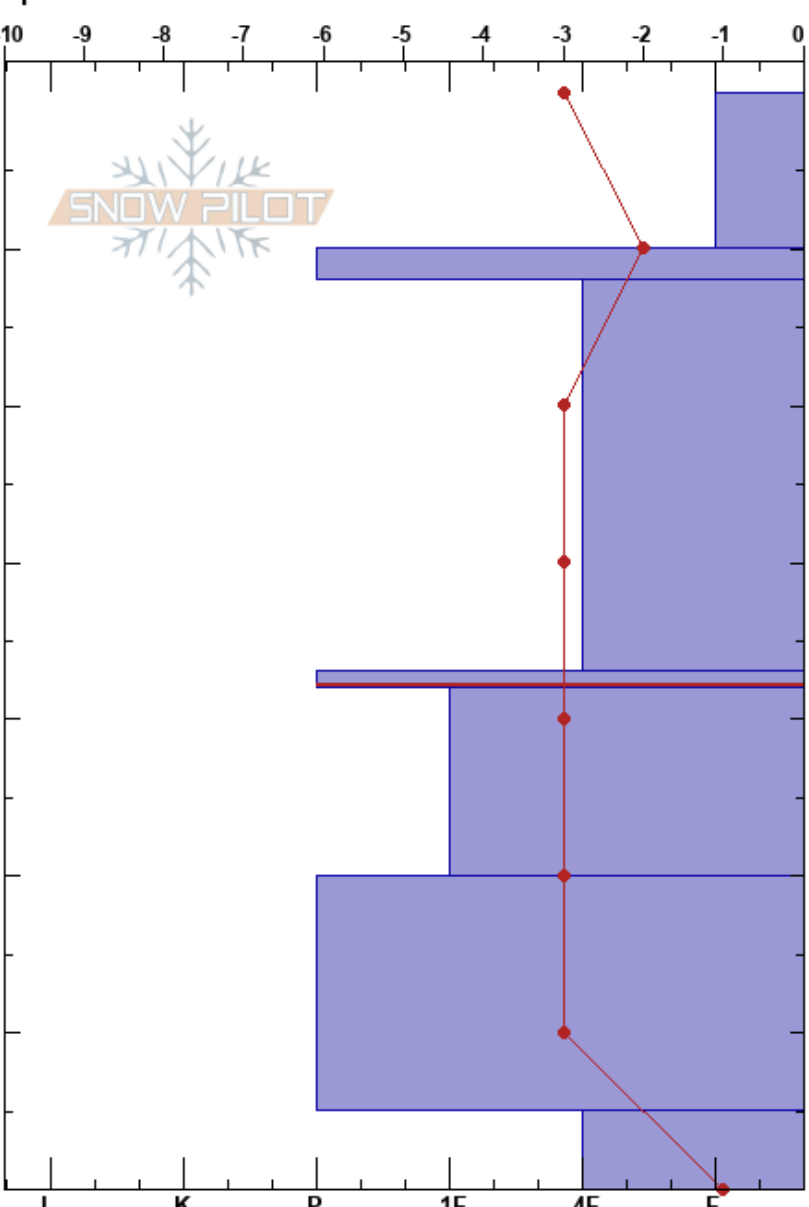

Rygg mot Kvitingane
 Hemsedalsfjellet
 Norway
Elevation: 1200 m
Aspect: NE
Specifics:

Marit Svarstad Andresen
 06/12/2017 - 13:00
Co-ord: 32V 470935W 6754089N
Slope Angle: 10°
Wind Loading:

Stability:
Air Temperature: **HS:**70 **Layer Notes:**
PF:30 37-38cm:Problematic layer
Sky Cover:
Precipitation:
Wind:

Form	Crystal		ρ kg/m ³	Stability tests & Layer comments
	Size	Moisture		
+ (/)	0.3	D		
⊙⊙		D		
•	0.5	D		
⊙⊙		D		
•	0.3	D		← ECTN13 @42cm
⊙⊙		D		
□	2	M		

Notes: