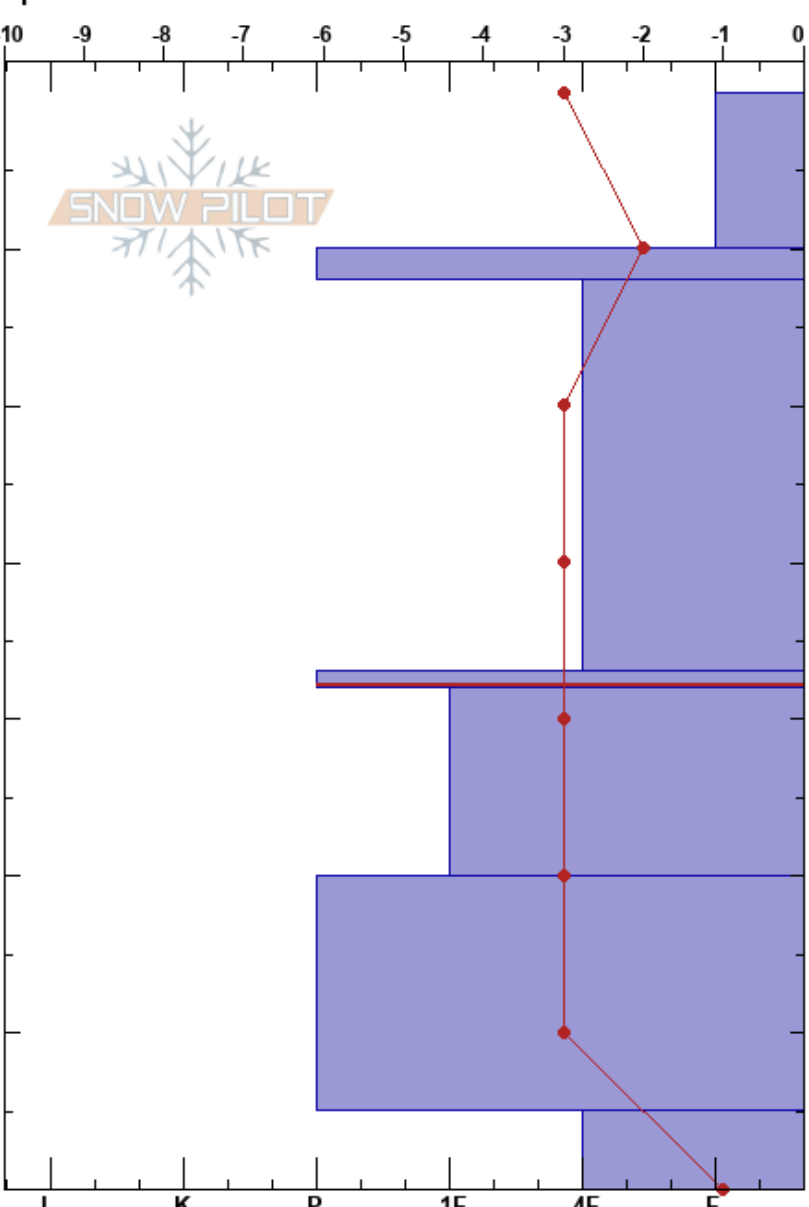

Rygg mot Kvitingane
 Hemsedalsfjellet
 Norway
Elevation: 1200 m
Aspect: NE
Specifics:

Marit Svarstad Andresen
 06/12/2017 - 13:00
Co-ord: 32V 470935W 6754089N
Slope Angle: 10°
Wind Loading:

Stability:
Air Temperature: HS:70 PF:30
Sky Cover: 37-38cm:Problematic layer
Precipitation:
Wind:

| Form | Crystal | | ρ kg/m ³ | Stability tests & Layer comments |
|---------|---------|----------|-----------------------------|----------------------------------|
| | Size | Moisture | | |
| + (/) | 0.3 | D | | |
| ⊙⊙ | | D | | |
| • | 0.5 | D | | |
| ⊙⊙ | | D | | |
| • | 0.3 | D | | ← ECTN13 @42cm |
| ⊙⊙ | | D | | |
| □ | 2 | M | | |