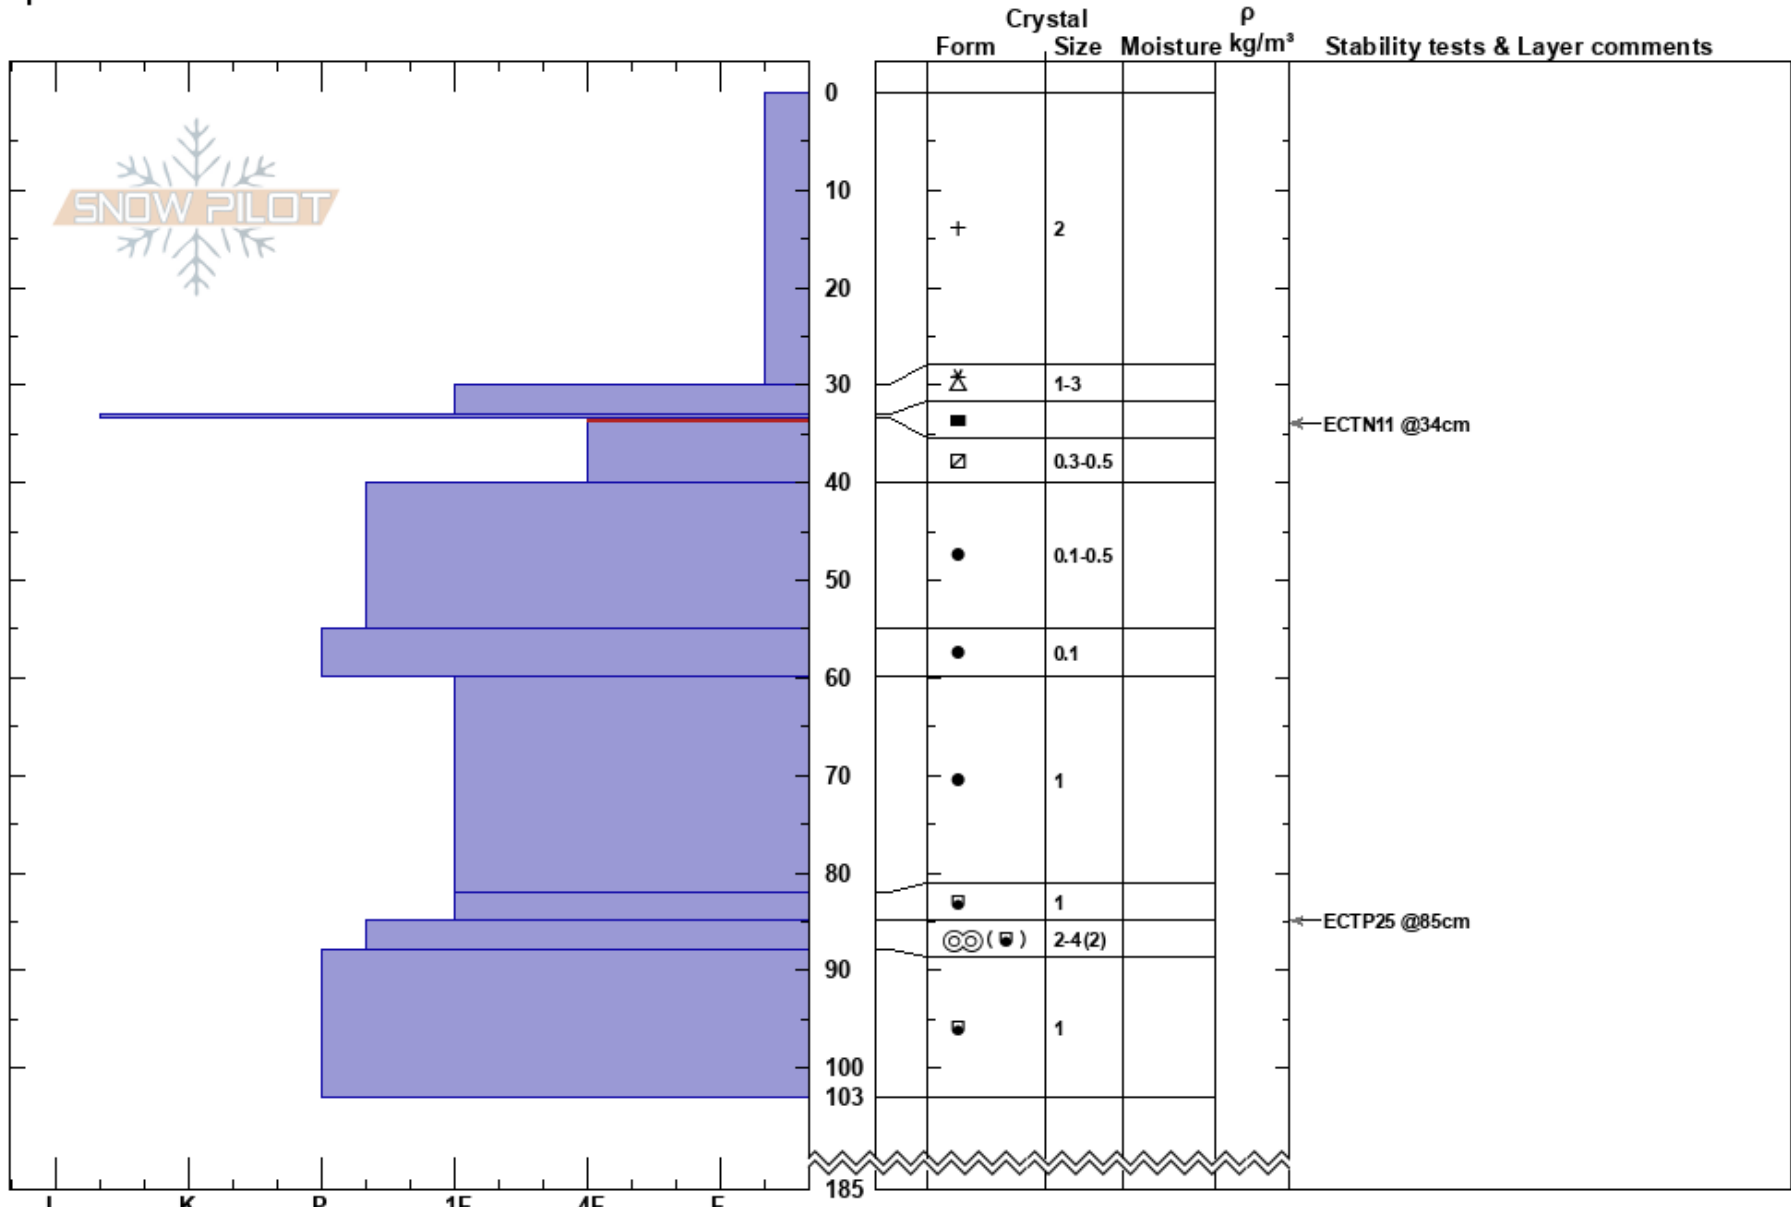

Deer Creek  
 Missions  
 MT  
 Elevation: 6002 ft  
 Aspect: N  
 Specifics:

Jeff Carty  
 02/16/2022 - 4:00pm  
 Co-ord: 47.23164N, -113.68701W  
 Slope Angle: 25°  
 Wind Loading: no

Stability: Good HS:185 Layer Notes:  
 Air Temperature: -4°C PF:40 33.5-40cm: Problematic layer  
 Sky Cover: OVC  
 Precipitation: S-1  
 Wind: Calm

Notes: ECTP @ 85cm not likely widespread, we haven't seen reactivity on this layer anywhere else in the area. 34cm layer of greatest concern with consolidation of slab and wind lo