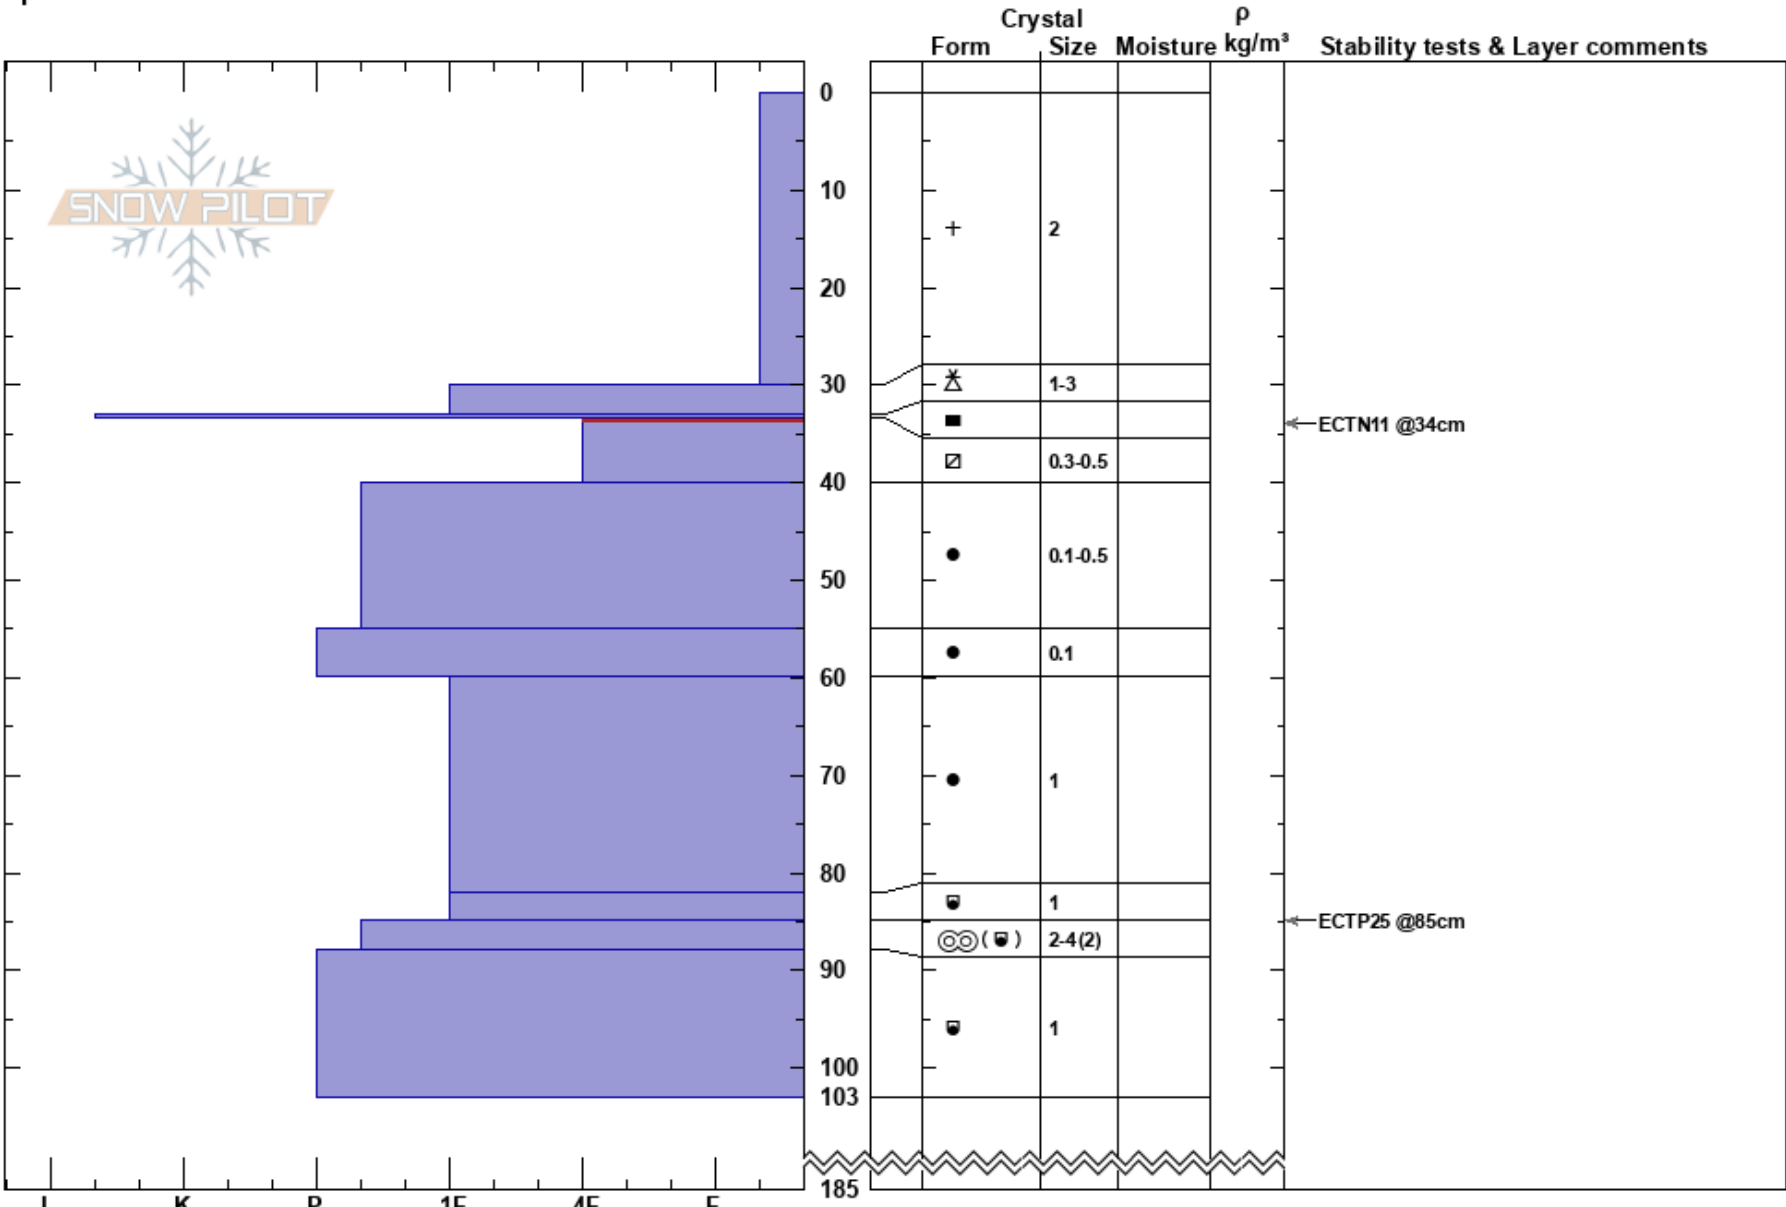

Deer Creek
 Missions
 MT
 Elevation: 6002 ft
 Aspect: N
 Specifics:

Jeff Carty
 02/16/2022 - 4:00pm
 Co-ord: 47.23164N, -113.68701W
 Slope Angle: 25°
 Wind Loading: no

Stability: Good HS:185 Layer Notes:
 Air Temperature: -4°C PF:40 33.5-40cm: Problematic layer
 Sky Cover: OVC
 Precipitation: S-1
 Wind: Calm

Notes: ECTP @ 85cm not likely widespread, we haven't seen reactivity on this layer anywhere else in the area. 34cm layer of greatest concern with consolidation of slab and wind lo