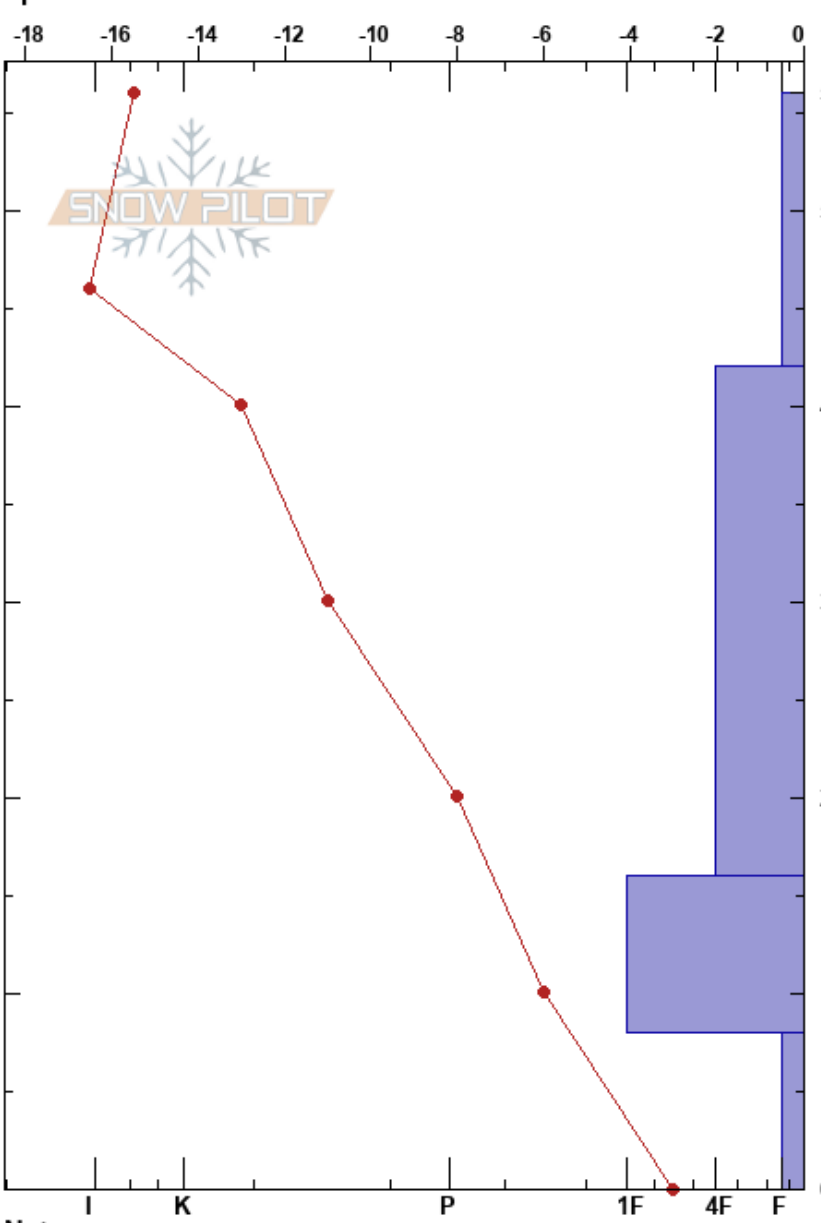

Snowstake N NTL, cover Gabi Benel  
 Sawatch 12/05/2017 - 12:15pm  
 CO  
**Elevation:** 11355 ft  
**Aspect:** 0°  
**Specifics:**

**Co-ord:**  
**Slope Angle:** 19°  
**Wind Loading:** previous

**Stability:**  
**Air Temperature:** -3°C  
**Sky Cover:** CLR  
**Precipitation:** NO  
**Wind:** Light Breeze

**HS:56**  
**Layer Notes:**  
 8-0cm: Problematic layer

Height (m)	Crystal		Moisture	$\rho$ kg/m <sup>3</sup>	Stability tests & Layer comments
	Form	Size			
56					
50	□	2	D	168	
40					
30	□	1.5	D	244	
20					
10	□	2-3	D		
0	△	4-5		200	CT14, SC @0cm DH CT21, SC @0cm DH PST38/100 (End) @0cm

**Notes:** Skier's right of Snowstake Bowl, NTL, in tree cover