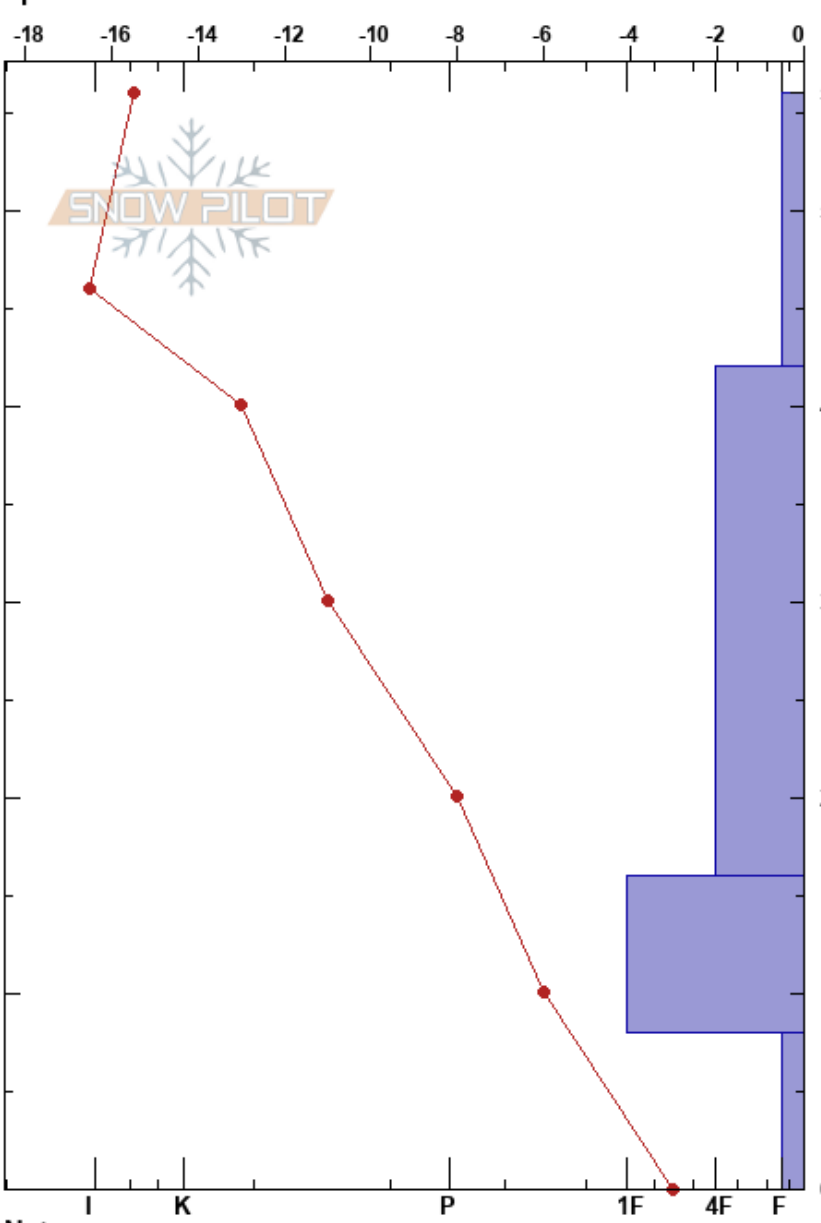

Snowstake N NTL, cover Gabi Benel
 Sawatch 12/05/2017 - 12:15pm
 CO
Elevation: 11355 ft
Aspect: 0°
Specifics:

Co-ord:
Slope Angle: 19°
Wind Loading: previous

Stability:
Air Temperature: -3°C
Sky Cover: CLR
Precipitation: NO
Wind: Light Breeze

HS:56
Layer Notes:
 8-0cm: Problematic layer

Height (m)	Crystal		Moisture	ρ kg/m ³	Stability tests & Layer comments
	Form	Size			
56					
50	□	2	D	168	
40					
30	□	1.5	D	244	
20					
10	□	2-3	D		
0	△	4-5		200	CT14, SC @0cm DH CT21, SC @0cm DH PST38/100 (End) @0cm

Notes: Skier's right of Snowstake Bowl, NTL, in tree cover