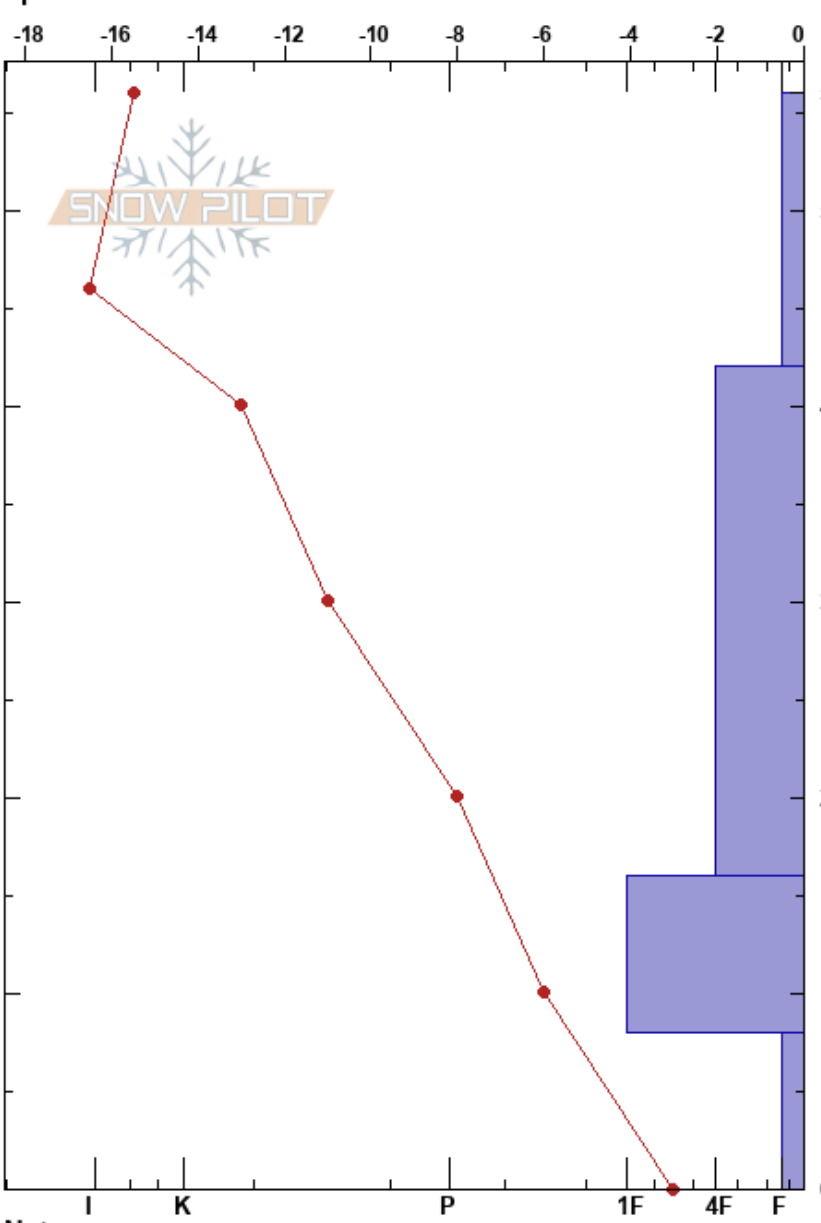

Snowstake N NTL, cover Gabi Benel
 Sawatch 12/05/2017 - 12:15pm
 CO
Elevation: 11355 ft
Aspect: 0°
Specifics:

Stability: HS:56
Air Temperature: -3°C
Sky Cover: CLR
Precipitation: NO
Wind: Light Breeze
Layer Notes: 8-0cm: Problematic layer

Height (m)	Crystal		Moisture	ρ kg/m ³	Stability tests & Layer comments
	Form	Size			
56					
50	□	2	D	168	
40					
30	□	1.5	D	244	
20					
10	□	2-3	D		
0	△	4-5		200	CT14, SC @0cm DH CT21, SC @0cm DH PST38/100 (End) @0cm

Notes: Skier's right of Snowstake Bowl, NTL, in tree cover