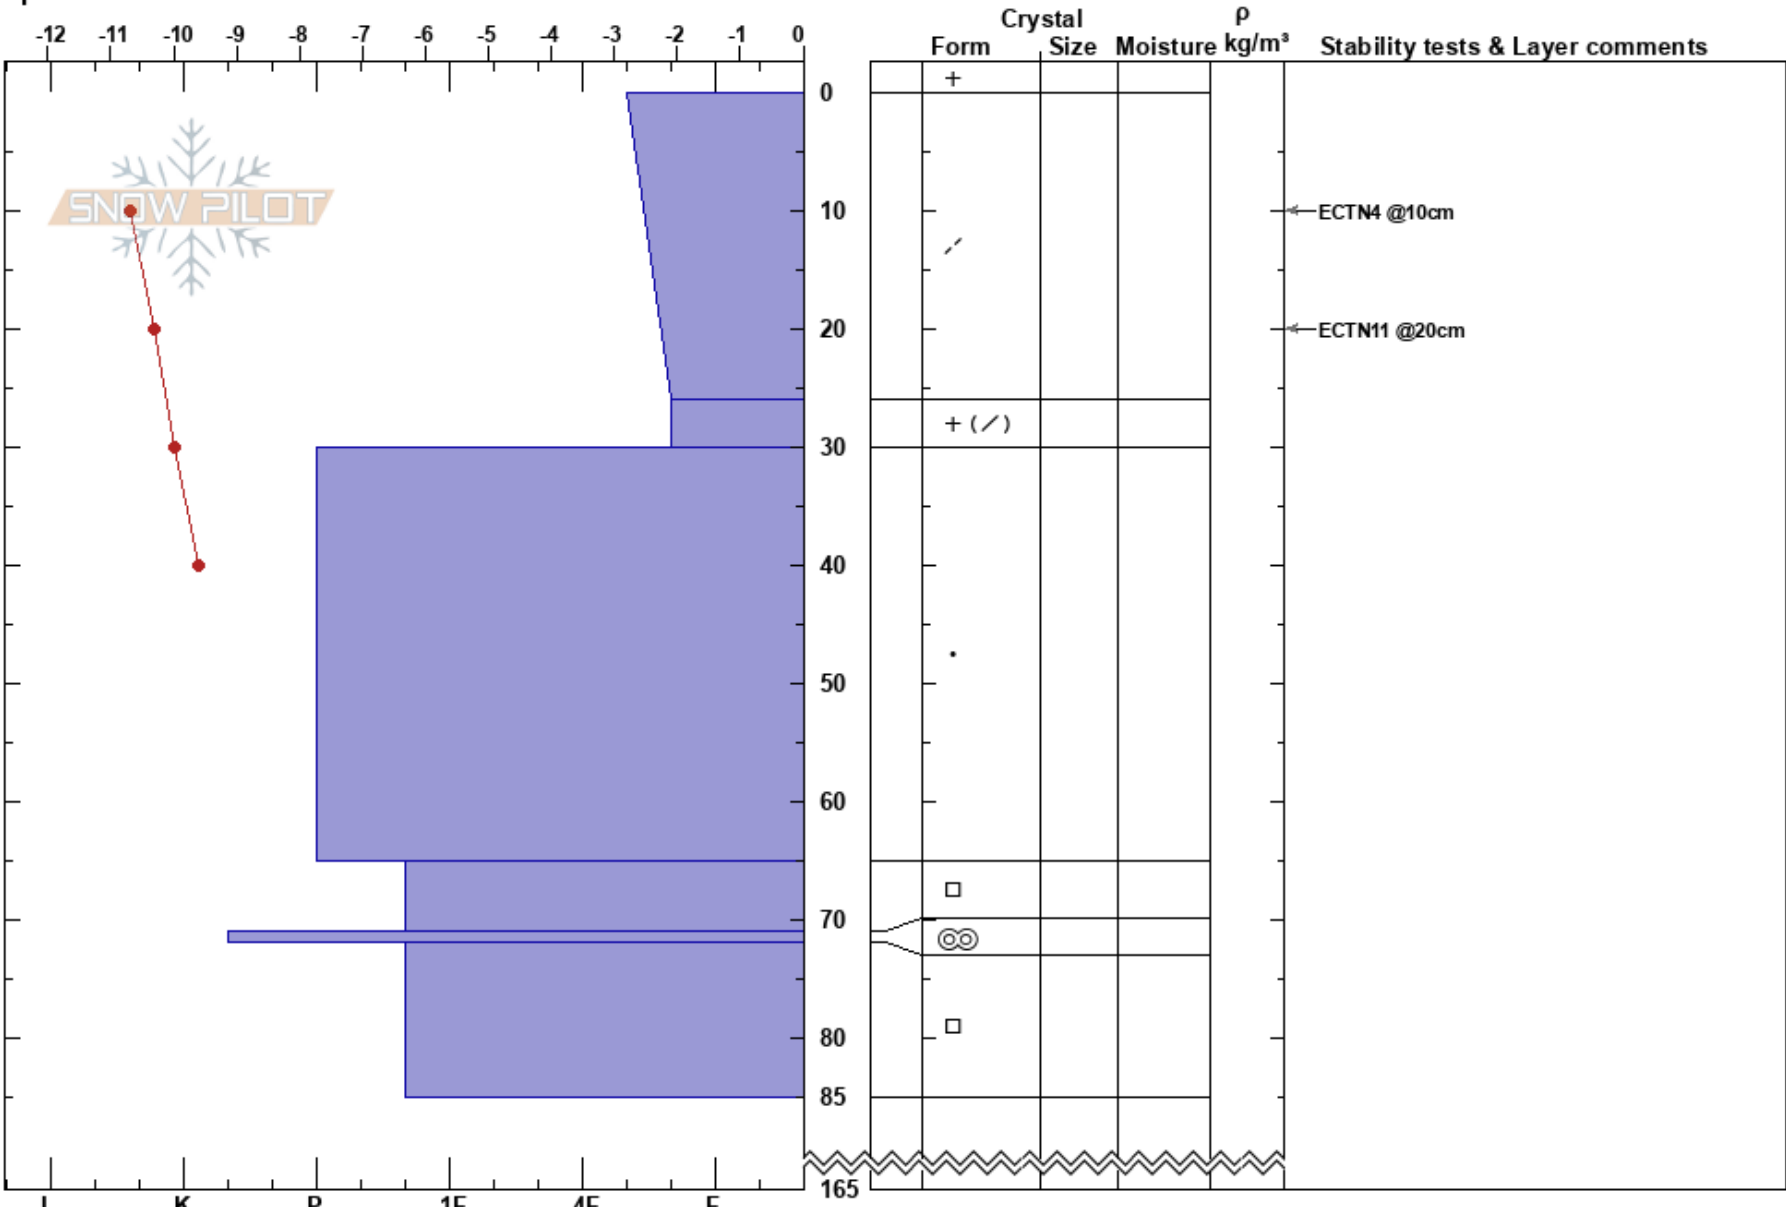

Kroenenåelkie
 Grönfjället
 Sweden
Elevation: 870 m
Aspect: NW
Specifics:

Sebastian Wiklund
 16/02/2022 - 11:00
Co-ord: 65.30813N, 15.50798E
Slope Angle: 21°
Wind Loading:

Stability: HS:165
Air Temperature: -11.2°C **PF:**30
Sky Cover: OVC
Precipitation: S1
Wind: SE Light Breeze
Layer Notes: