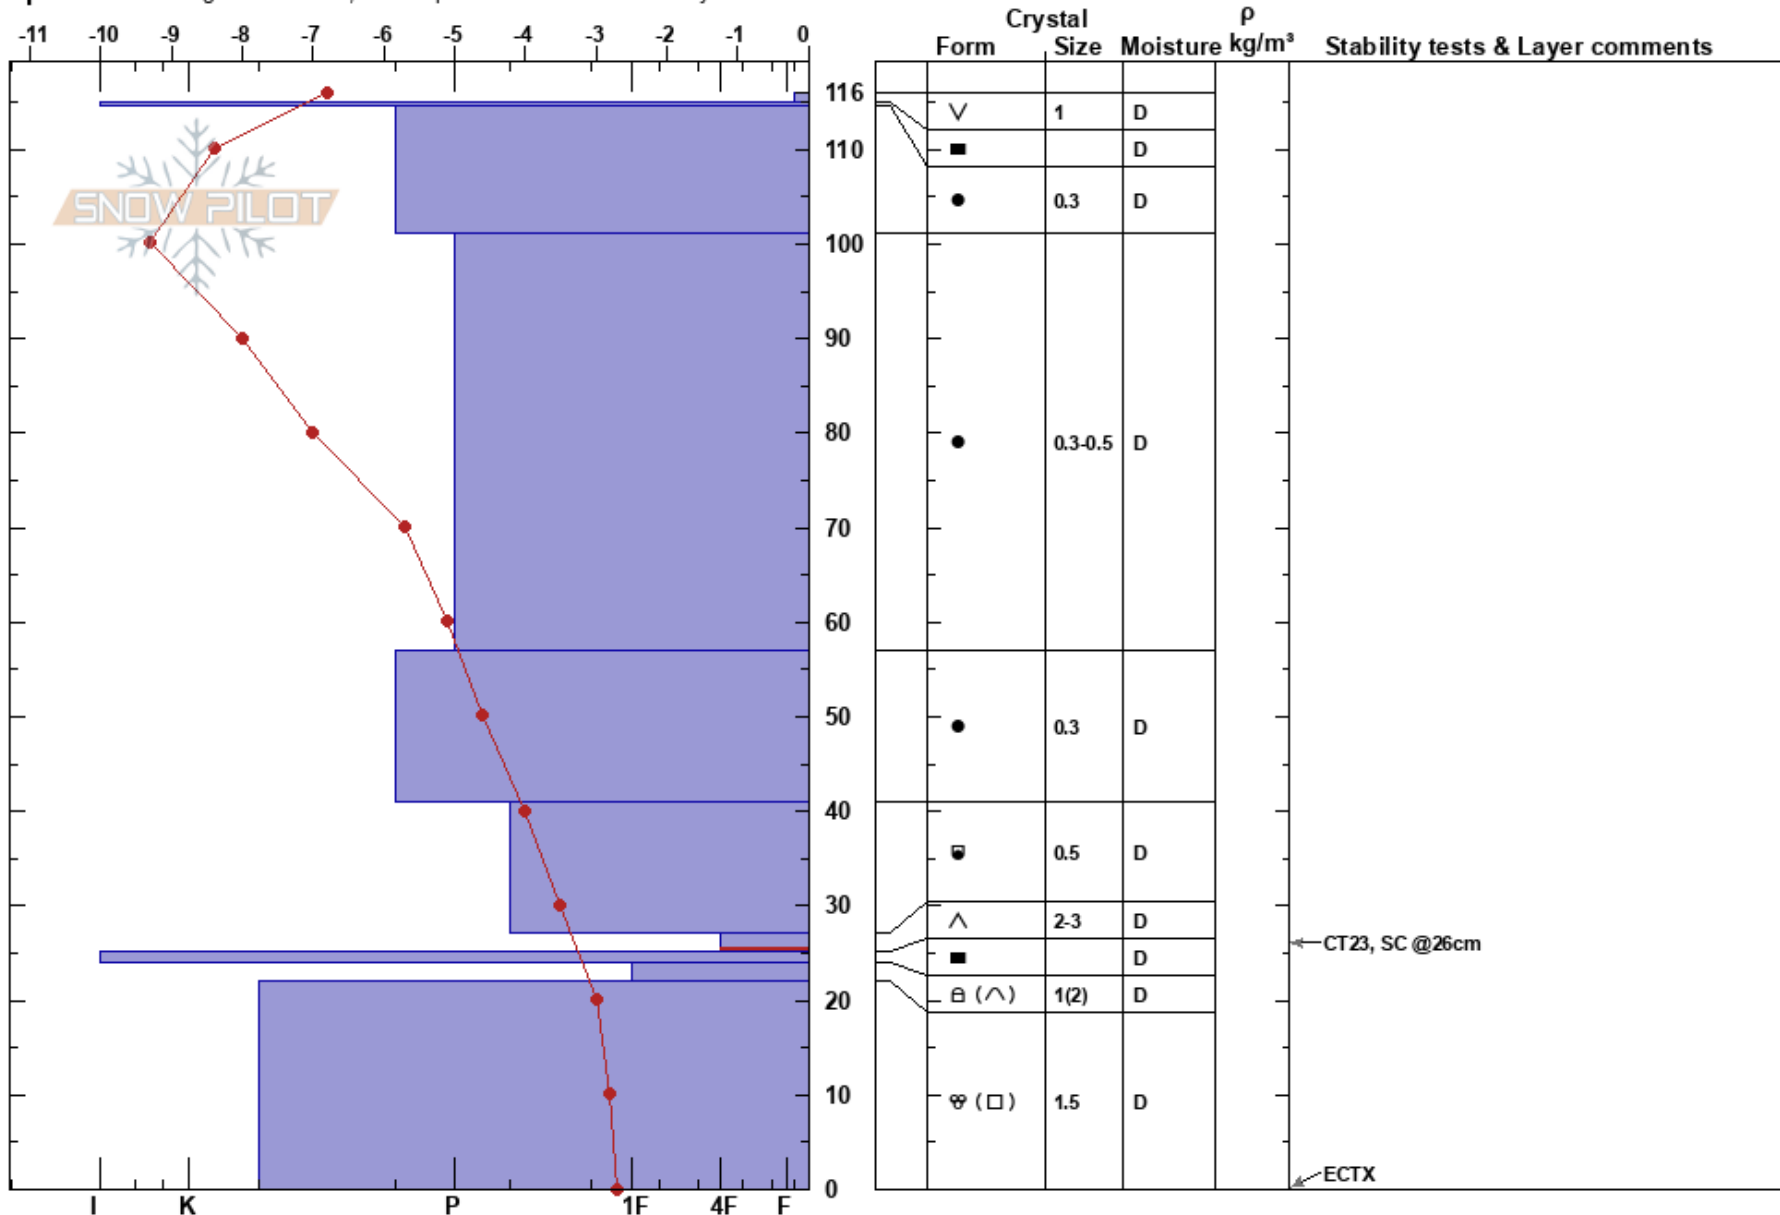

I.O.O.K.
 Khibiny mountains
 Russia
Elevation: 636 m
Aspect: S

Mikhail Ryabchikov
 16/02/2022 - 12:45
Co-ord: 529521E 7505324N
Slope Angle: 36°
Wind Loading:

Stability: HS:116
Air Temperature: -6.9°C **PF:** 1 27-25cm:Problematic layer
Sky Cover: FEW
Precipitation: NO
Wind: Calm

Specifics: Pit dug in a Ski Area; Pit is representative of backcountry

Notes: