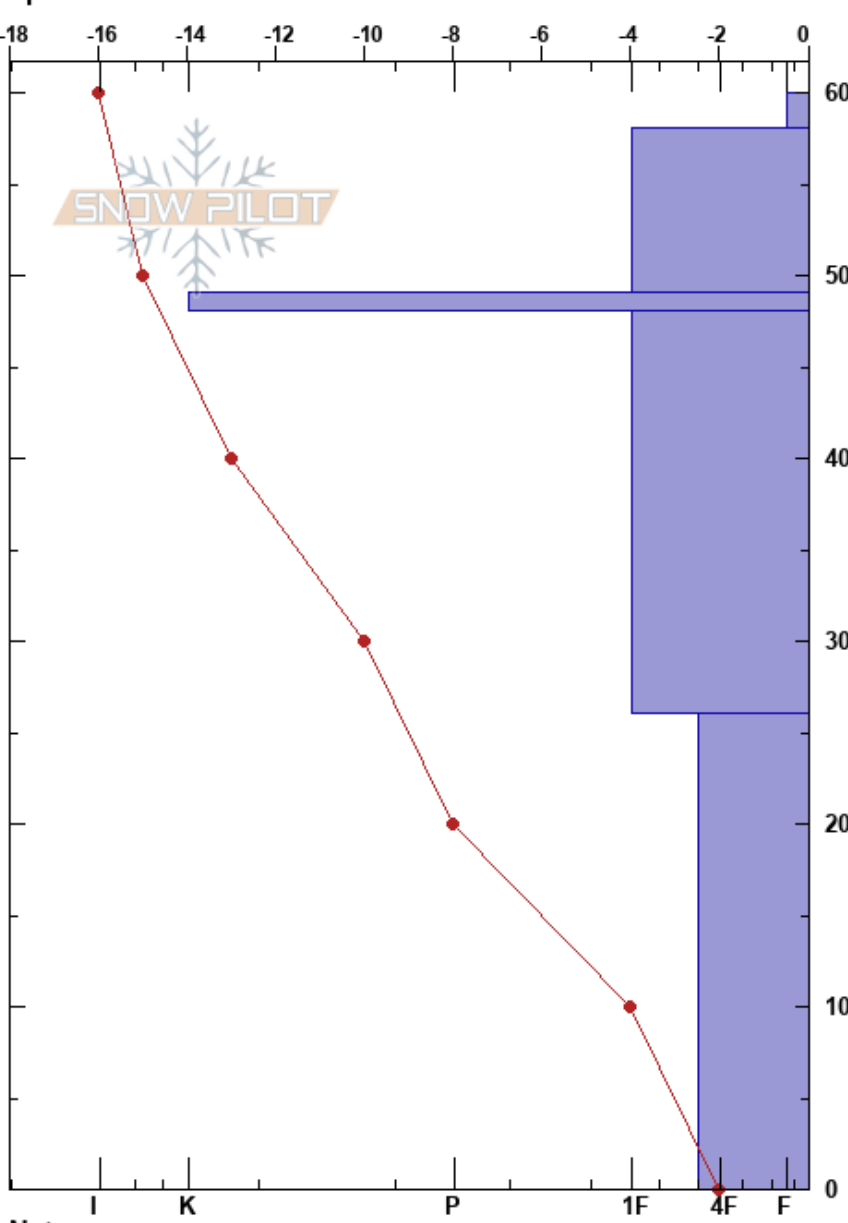

Snowstake N Face NTL
 Sawatch
 CO
 Elevation: 11400 ft
 Aspect: 0°
 Specifics:

Gabi Benel
 12/05/2017 - 10:45am
 Co-ord: 13S 383569W 4261798N
 Slope Angle: 20°
 Wind Loading: previous

Stability: HS:60
 Air Temperature: -11°C
 Sky Cover: CLR
 Precipitation: NO
 Wind: Light Breeze

Form	Crystal		Moisture	ρ kg/m ³	Stability tests & Layer comments
	Size				
∇	2-4		D	192	
□	0.5-1		D		
□	0.5-1				
⊖	0.5		D	268	
					← CT24, SC @30cm FC 2mm
□	1		D		
					↙ ECTP30 @0cm DH 4mm

Notes: Exposed to sun and leeward of ridgeline.