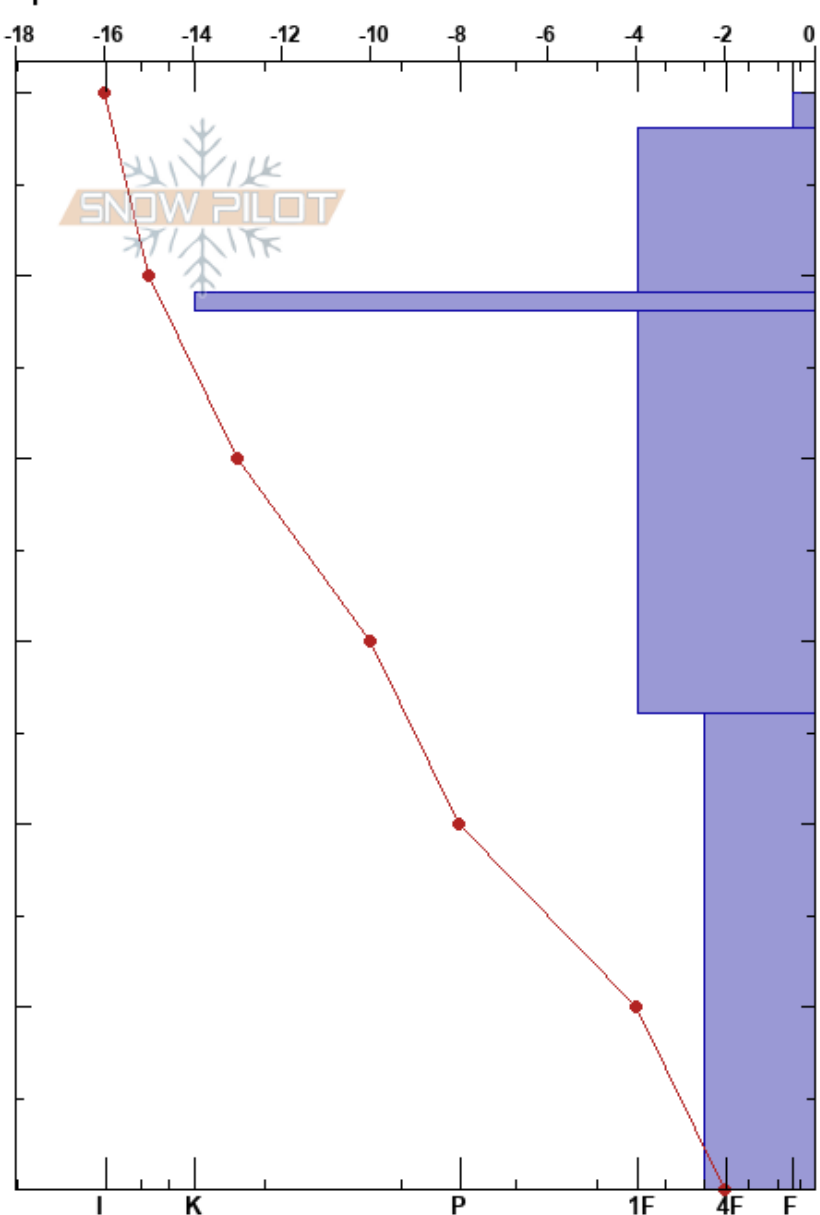

Snowstake N Face NTL  
 Sawatch  
 CO  
 Elevation: 11400 ft  
 Aspect: 0°  
 Specifics:

Gabi Benel  
 12/05/2017 - 10:45am  
 Co-ord: 13S 383569W 4261798N  
 Slope Angle: 20°  
 Wind Loading: previous

Stability: HS:60  
 Air Temperature: -11°C  
 Sky Cover: CLR  
 Precipitation: NO  
 Wind: Light Breeze

Form	Crystal		$\rho$ kg/m <sup>3</sup>	Stability tests & Layer comments
	Size	Moisture		
∇	2-4	D	192	
□	0.5-1	D		
□	0.5-1			
⊖	0.5	D	268	
□	1	D		

← CT24, SC @30cm FC 2mm

← ECTP30 @0cm DH 4mm

Notes: Exposed to sun and leeward of ridgeline.