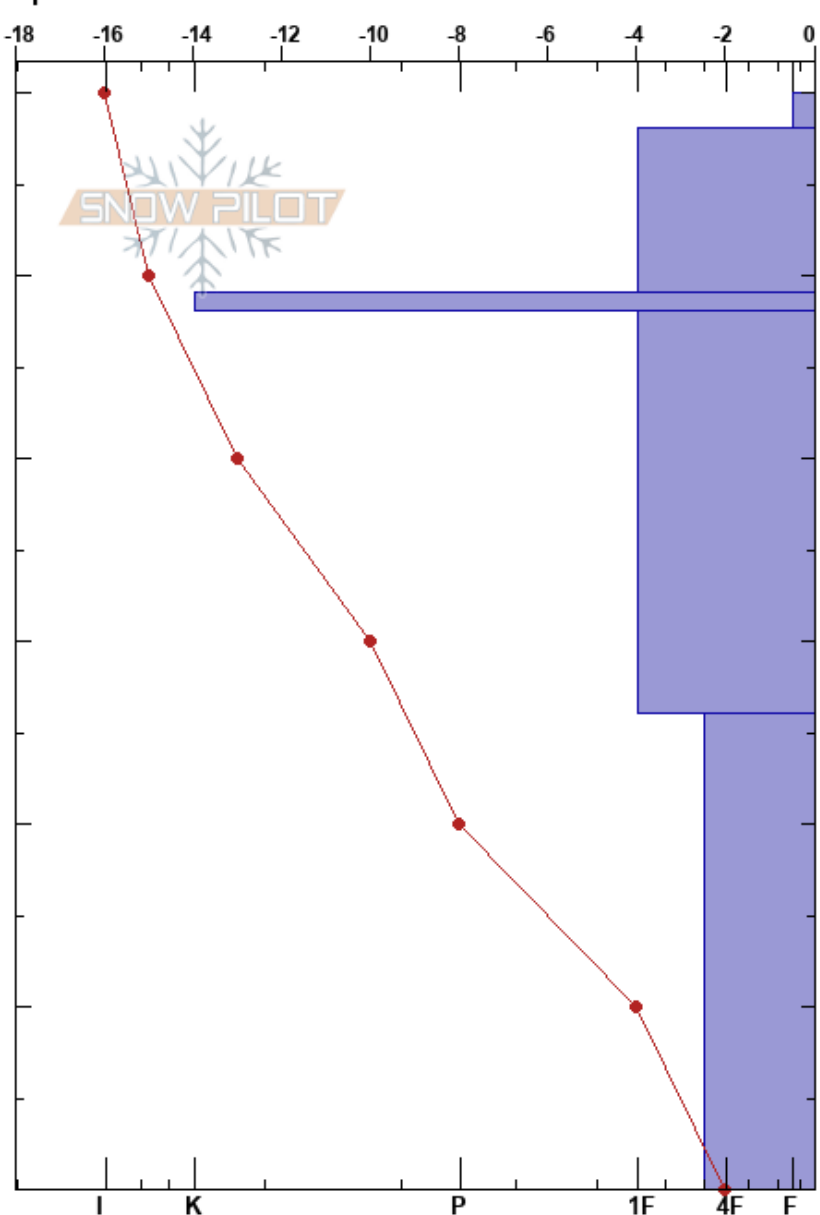

Snowstake N Face NTL
 Sawatch
 CO
 Elevation: 11400 ft
 Aspect: 0°
 Specifics:

Gabi Benel
 12/05/2017 - 10:45am
 Co-ord: 13S 383569W 4261798N
 Slope Angle: 20°
 Wind Loading: previous

Stability: HS:60
 Air Temperature: -11°C
 Sky Cover: CLR
 Precipitation: NO
 Wind: Light Breeze

Form	Crystal		Moisture	ρ kg/m ³	Stability tests & Layer comments
	Size				
∇	2-4		D	192	
□	0.5-1		D		
□	0.5-1				
⊖	0.5		D	268	
□	1		D		

← CT24, SC @30cm FC 2mm

← ECTP30 @0cm DH 4mm

Notes: Exposed to sun and leeward of ridgeline.