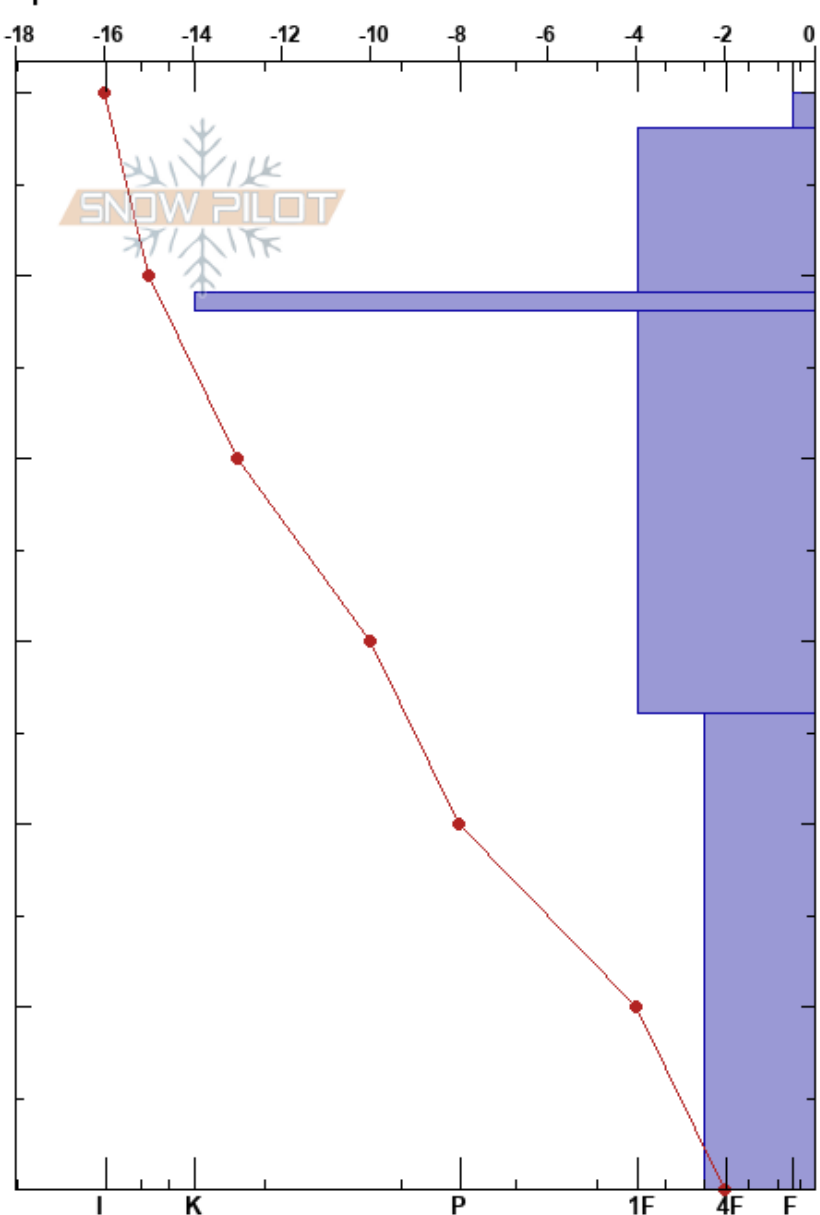

Snowstake N Face NTL  
 Sawatch  
 CO  
 Elevation: 11400 ft  
 Aspect: 0°  
 Specifics:

Gabi Benel  
 12/05/2017 - 10:45am  
 Co-ord: 13S 383569W 4261798N  
 Slope Angle: 20°  
 Wind Loading: previous

Stability: HS:60  
 Air Temperature: -11°C  
 Sky Cover: CLR  
 Precipitation: NO  
 Wind: Light Breeze

Form	Crystal		Moisture	$\rho$ kg/m <sup>3</sup>	Stability tests & Layer comments
	Size				
∇	2-4		D	192	
□	0.5-1		D		
□	0.5-1				
⊖	0.5		D	268	
□	1		D		

← CT24, SC @30cm FC 2mm

← ECTP30 @0cm DH 4mm

Notes: Exposed to sun and leeward of ridgeline.