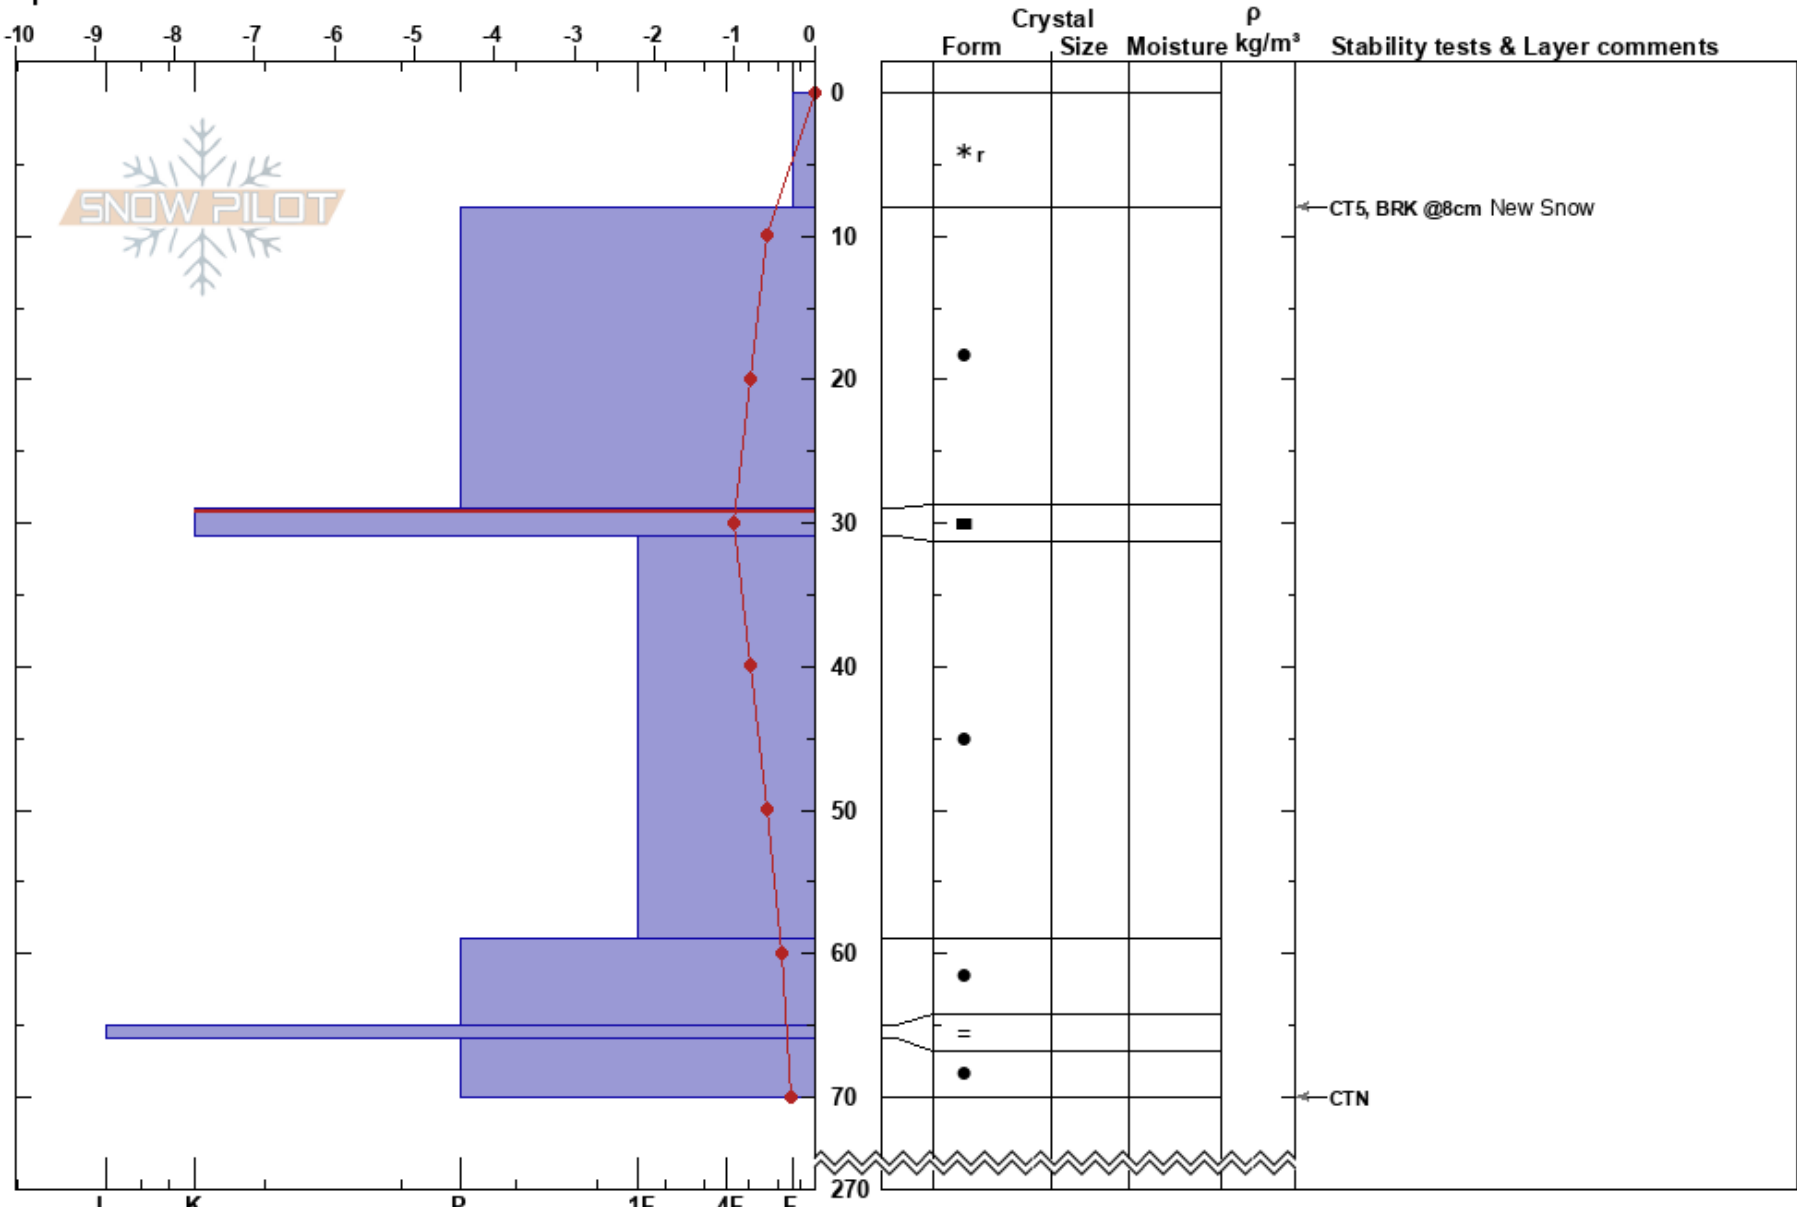

Seymour Family Day  
 Columbia Mountains  
 BC  
 Elevation: 1179 m  
 Aspect: NE  
 Specifics:

Brent Hillier  
 14/02/2022 - 12:30  
 Co-ord: 49.37761N, -122.94488W  
 Slope Angle: 24°  
 Wind Loading: no

Stability:  
 Air Temperature: -1°C  
 Sky Cover: X  
 Precipitation: S-1  
 Wind: Calm

HS:270  
 PF:9  
 PS:7  
 29-31cm: Problematic layer

Notes: