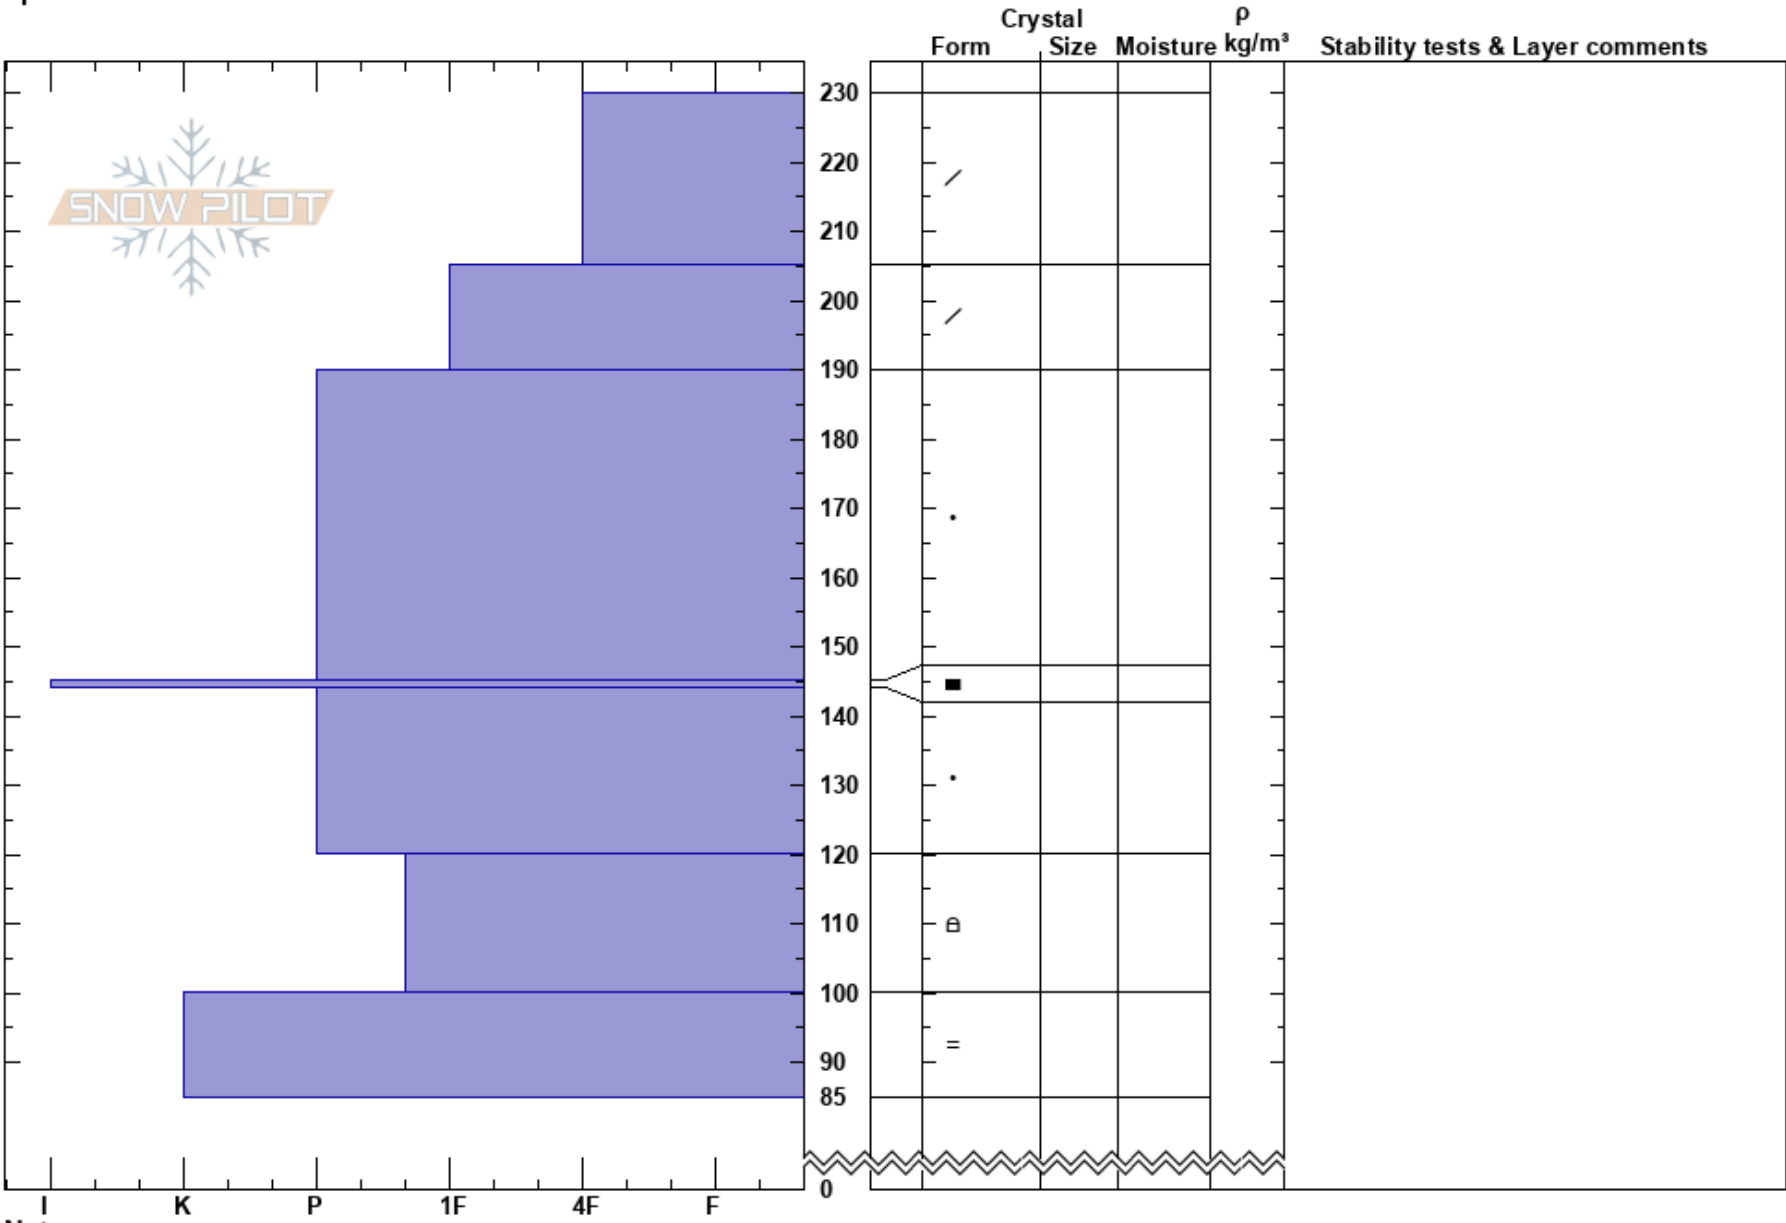

Johnson Pass West  
 Kenai Mountains  
 AK  
 Elevation: 2382 ft  
 Aspect: NE  
 Specifics:

Wendy Wagner  
 02/13/2022 - 2:00pm  
 Co-ord: 60.64688N, -149.26597W  
 Slope Angle: 15°  
 Wind Loading:

Stability:  
 Air Temperature: -1°C  
 Sky Cover: BKN  
 Precipitation: NO  
 Wind: Calm

HS:230  
 PF:35  
 120-100cm:Problematic layer

Notes: