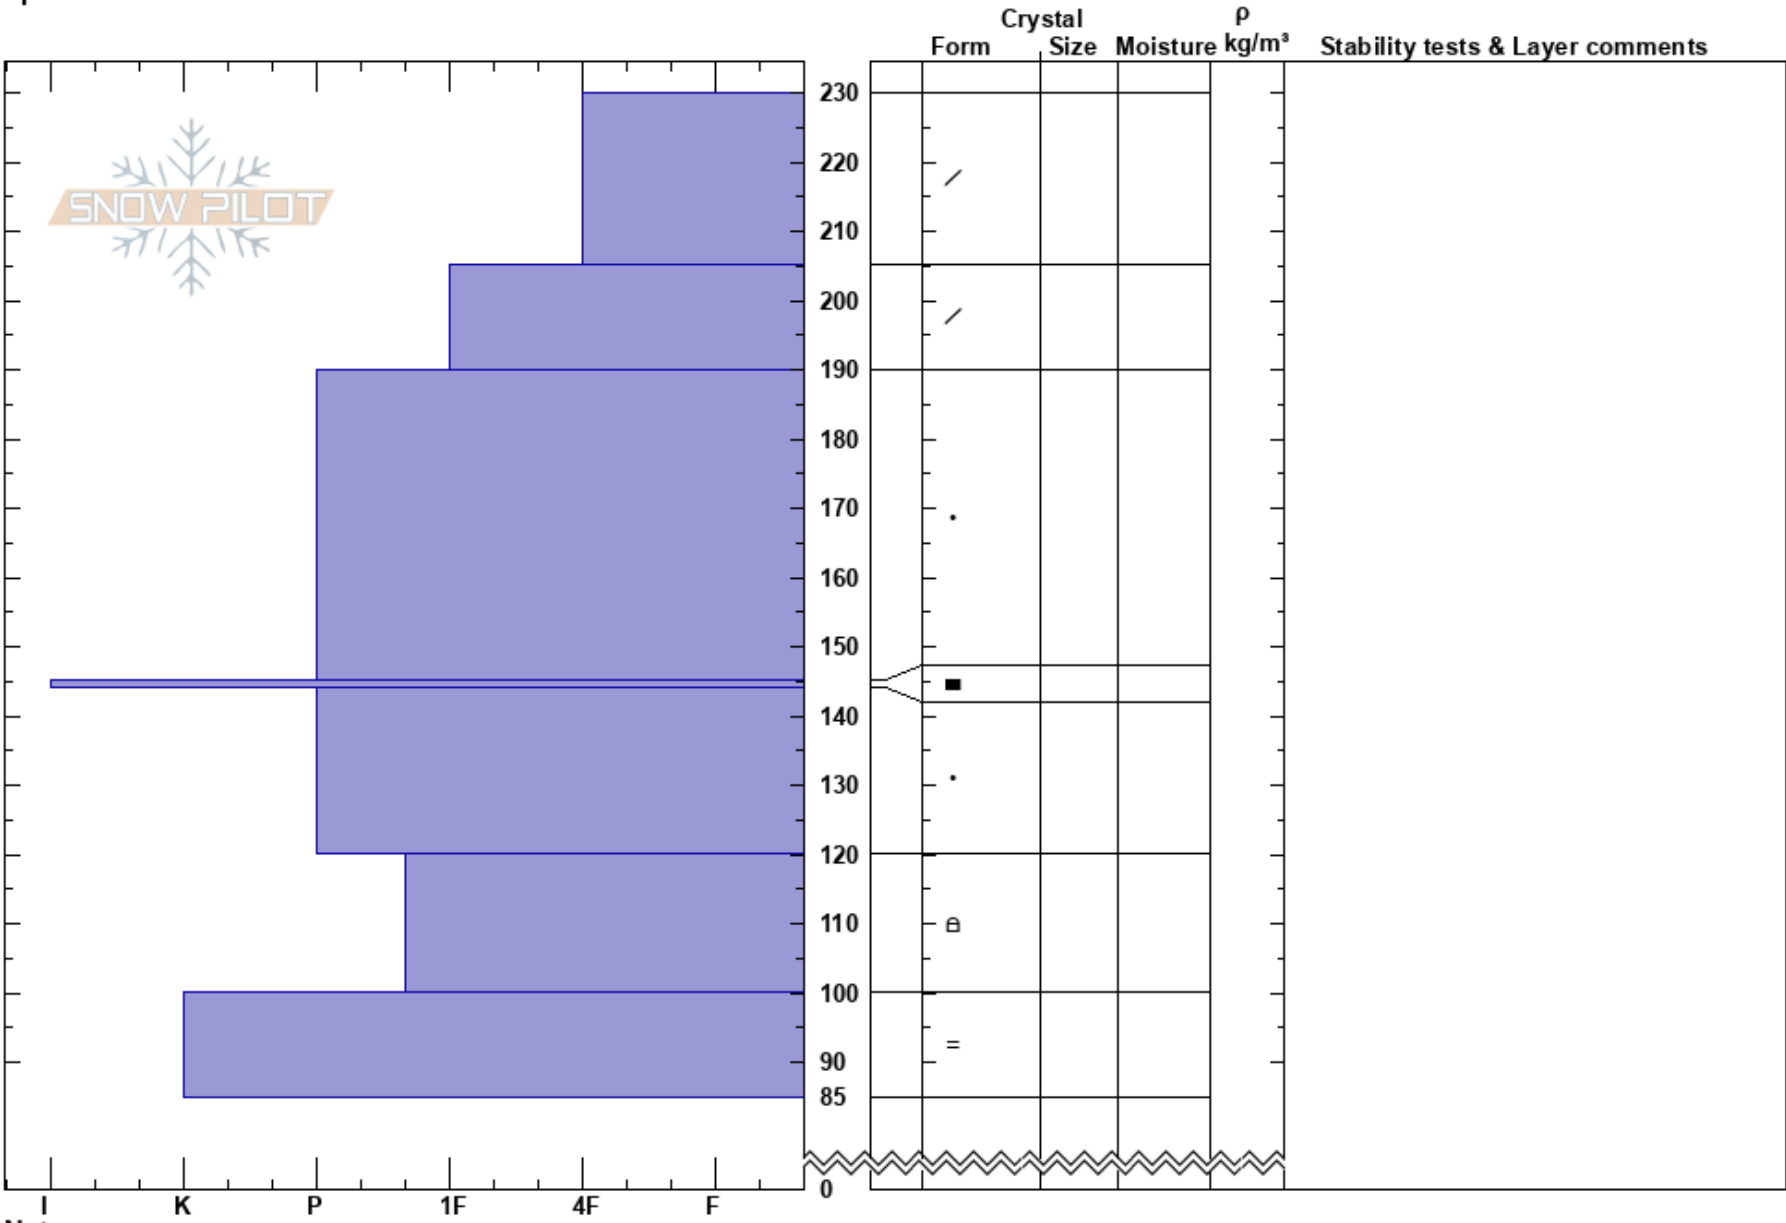

Johnson Pass West
 Kenai Mountains
 AK
 Elevation: 2382 ft
 Aspect: NE
 Specifics:

Wendy Wagner
 02/13/2022 - 2:00pm
 Co-ord: 60.64688N, -149.26597W
 Slope Angle: 15°
 Wind Loading:

Stability:
 Air Temperature: -1°C
 Sky Cover: BKN
 Precipitation: NO
 Wind: Calm

HS:230
 PF:35
 120-100cm:Problematic layer

Notes: