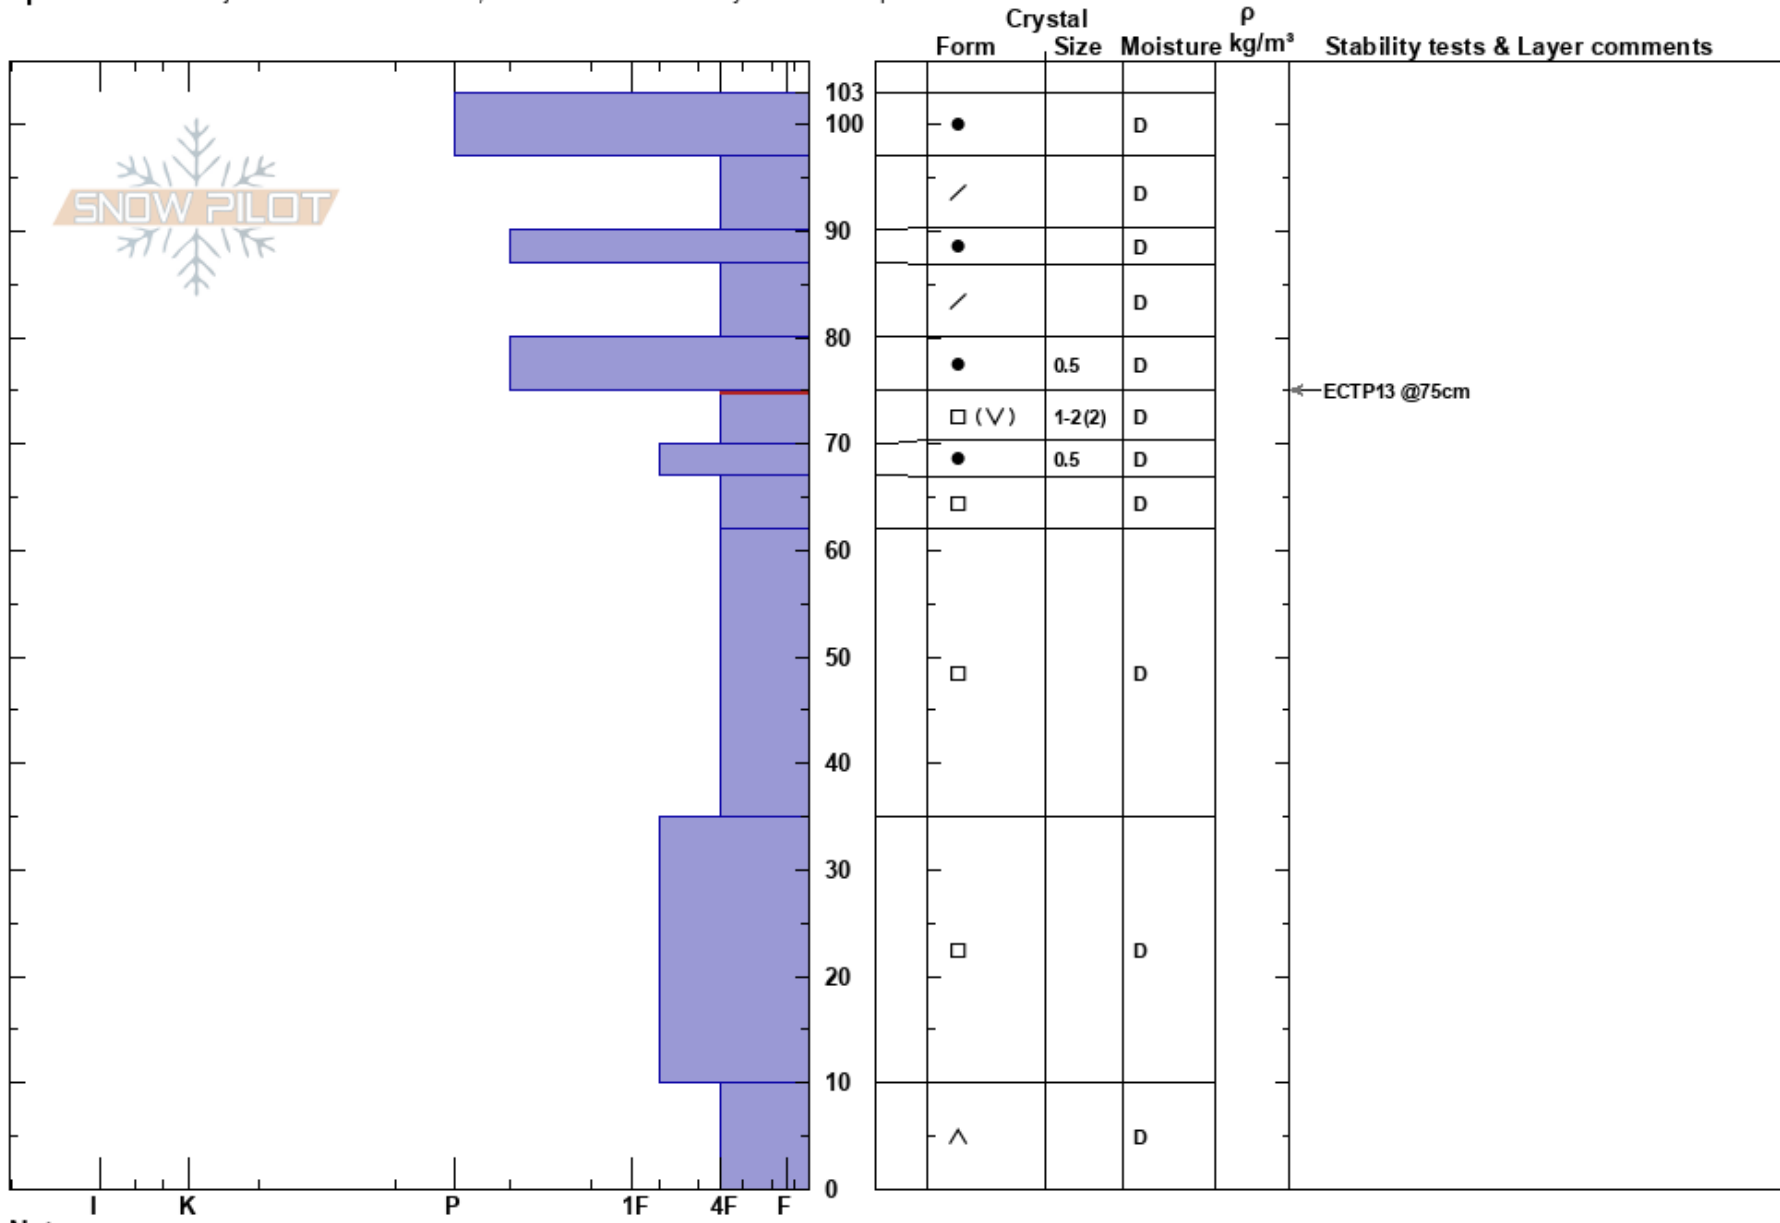

220213 Pt12936
 Vail/Summit County
 CO
Elevation: 11948 ft
Aspect: SW

Ryan Zarter
 02/13/2022 - 4:00pm
Co-ord: 39.64800N, -105.86010W
Slope Angle: 23°
Wind Loading: previous

Stability: Poor **HS:** 103 **Layer Notes:**
Air Temperature: -7°C 75-70cm: Problematic layer
Sky Cover: FEW
Precipitation: NO
Wind: Calm

Specifics: Pit is adjacent to avalanche: flank; Recent avalanche activity on similar slopes

Notes: