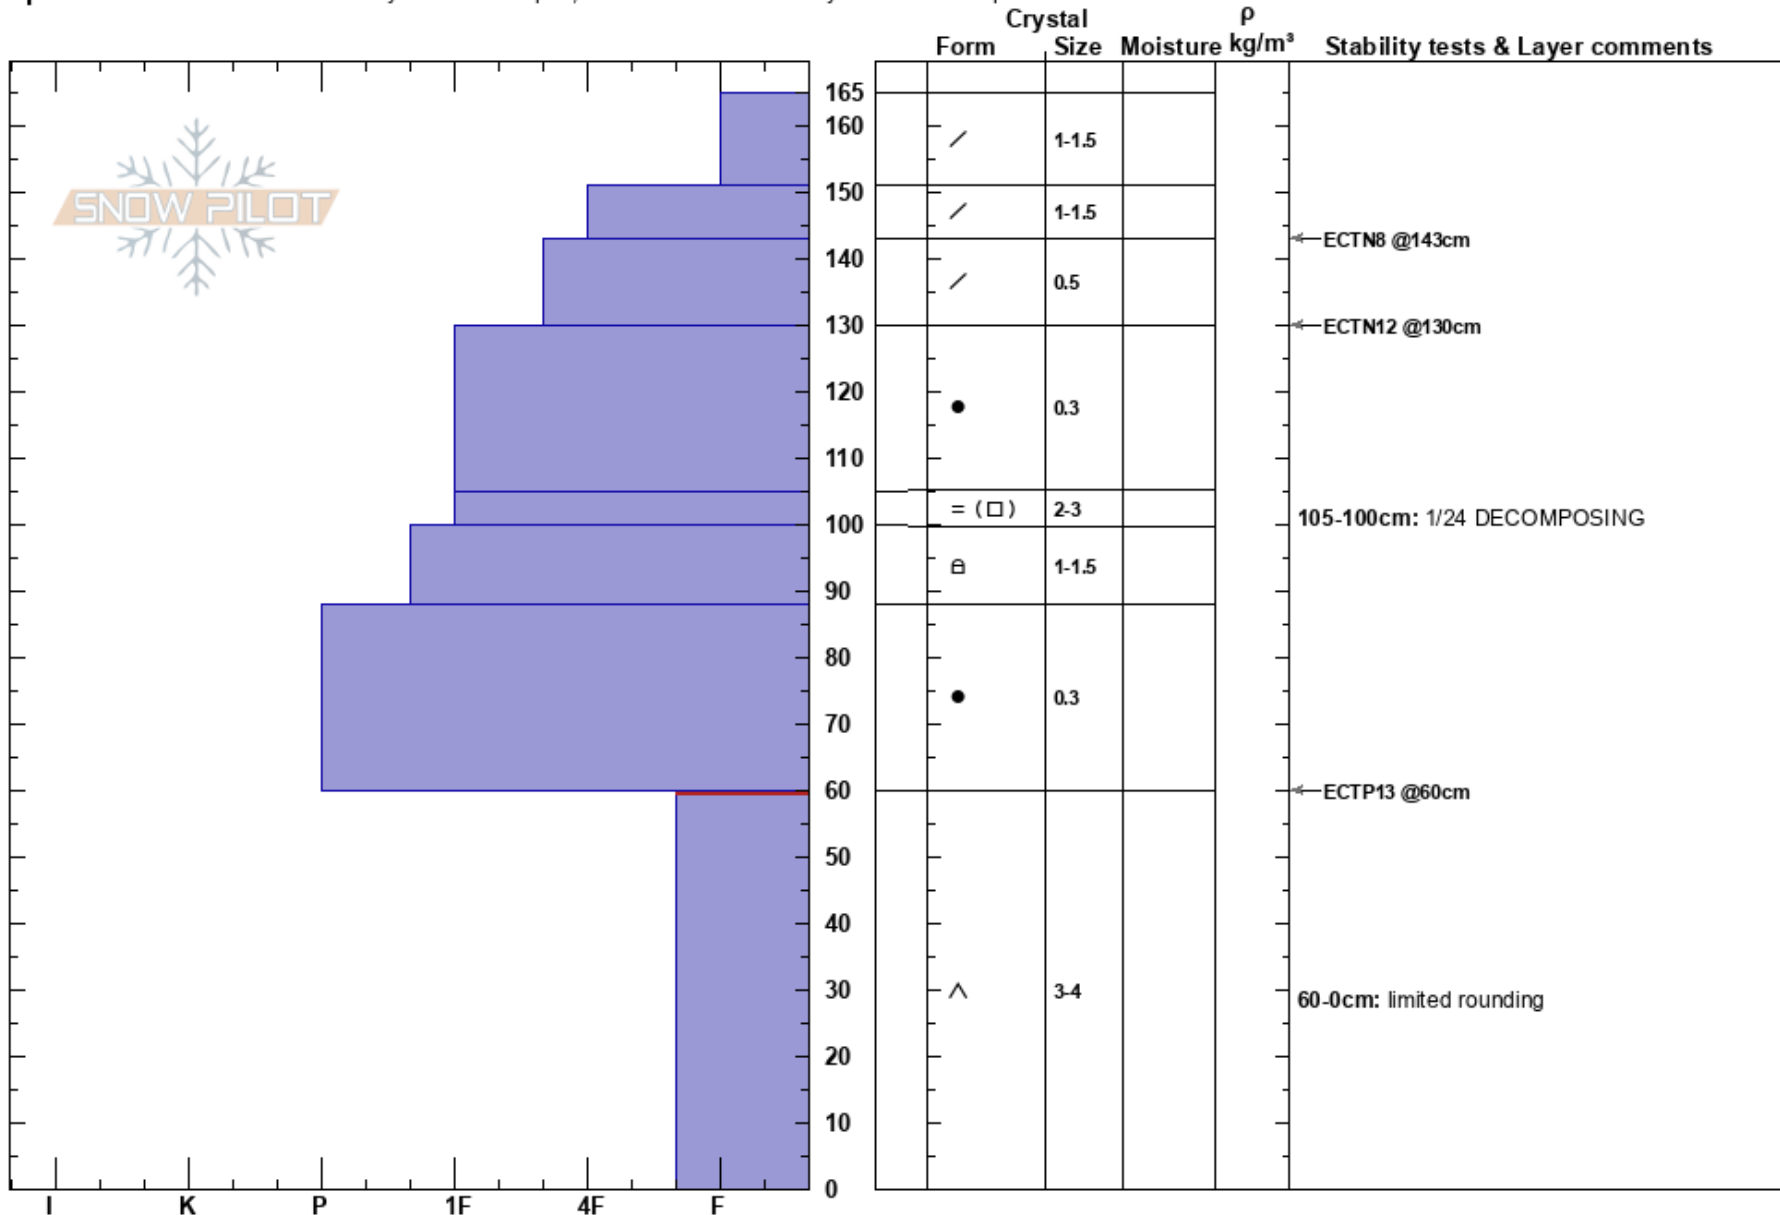

Stairway - 2nd Bench
 Chugach Range
 AK
 Elevation: 2571 ft
 Aspect: 0°

Don Sharaf
 02/14/2022 - 10:00am
 Co-ord: 61.19079N, -145.54550W
 Slope Angle: 33°
 Wind Loading:

Stability: Poor
 Air Temperature: -7°C
 Sky Cover: OVC
 Precipitation: NO
 Wind: Calm

HS: 165
 PF: 40
 PS: 15
 Layer Notes:
 105-100cm: 1/24 DECOMPOSING
 60-0cm: limited rounding
 60-0cm: Problematic layer

Specifics: Recent avalanche activity on similar slopes; Recent avalanche activity on different slopes

Notes: Traditional location for start of the heli-ski season snowpack profile. At top of 2nd Bench uptrack.