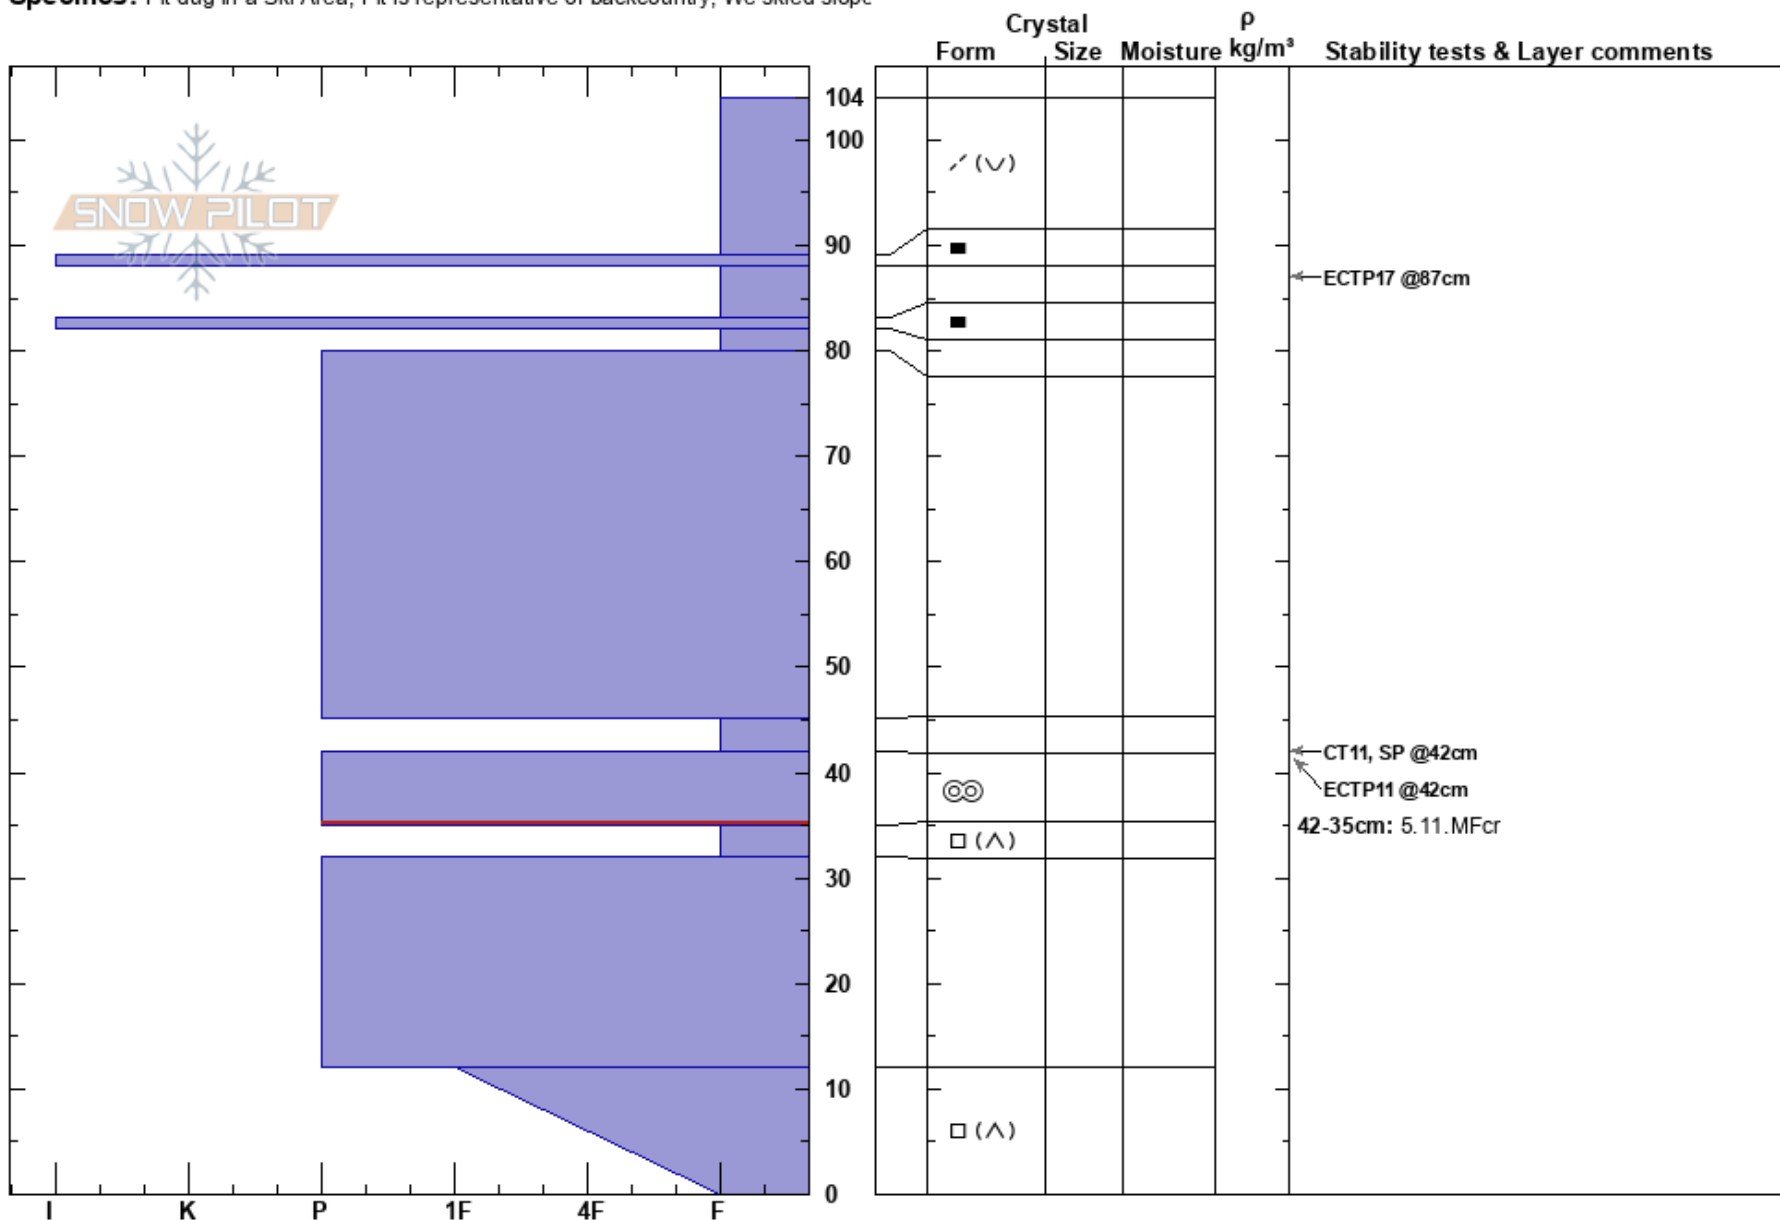

Kellostapuli

Tuomo Poukkanen
14/02/2022 - 17:00

Stability: Fair HS:104

Layer Notes:
42-35cm: 5.11.MFcr
42-35cm: Problematic layer

Finland
Elevation: 375 m
Aspect: NE

Co-ord: 67.58936N, 24.25230E
Slope Angle: 22°
Wind Loading: yes

Sky Cover: CLR
Precipitation: NO
Wind: NW Moderate

Specifics: Pit dug in a Ski Area; Pit is representative of backcountry; We skied slope

Notes: Kaikkialla runsaasti tuiskulunta. Maa kivirakkaa.