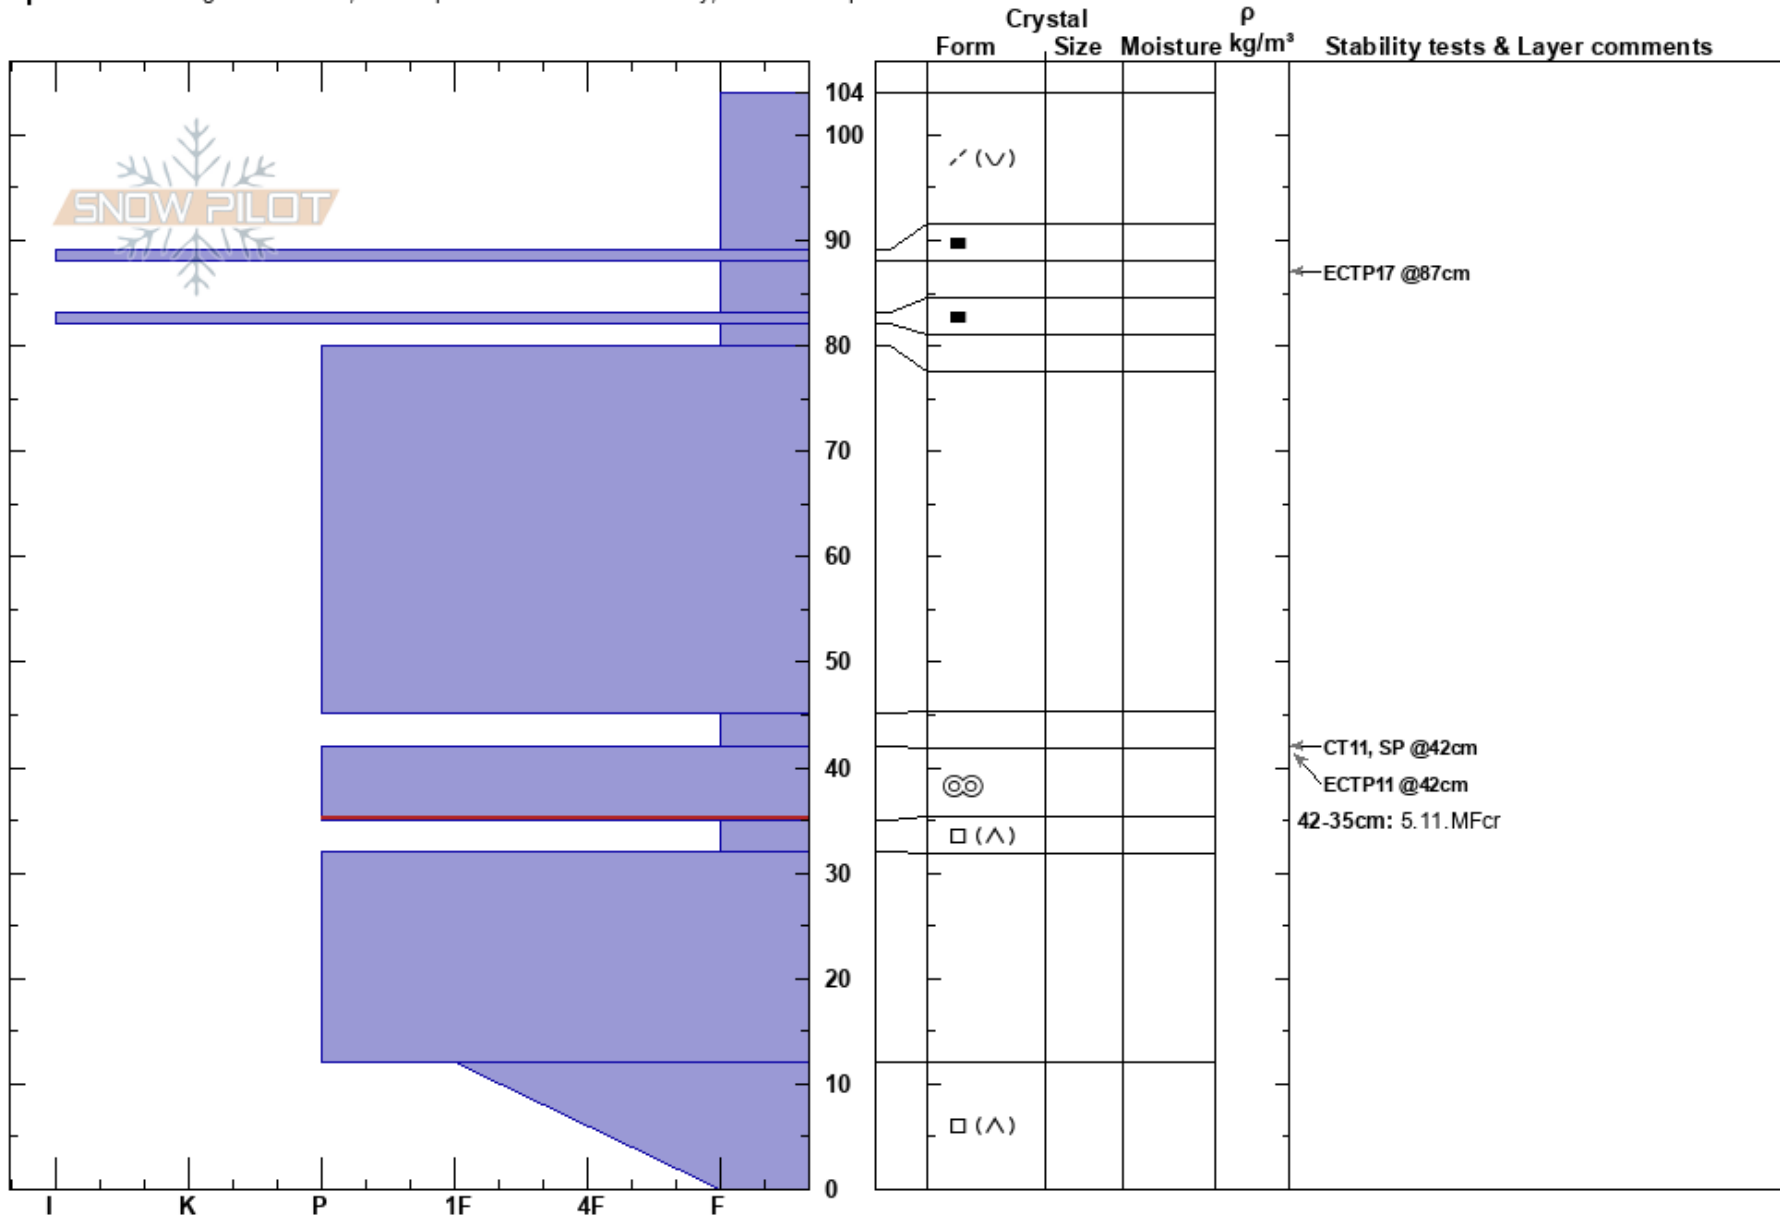

Kellostapuli

Tuomo Poukkanen
14/02/2022 - 17:00

Stability: Fair HS:104

Layer Notes:

Finland
Elevation: 375 m

Co-ord: 67.58936N, 24.25230E

Air Temperature: -8.4°C PF:20

42-35cm: 5.11.MFcr

Aspect: NE

Slope Angle: 22°

Sky Cover: CLR

42-35cm: Problematic layer

Wind Loading: yes

Precipitation: NO

Wind: NW Moderate

Specifics: Pit dug in a Ski Area; Pit is representative of backcountry; We skied slope