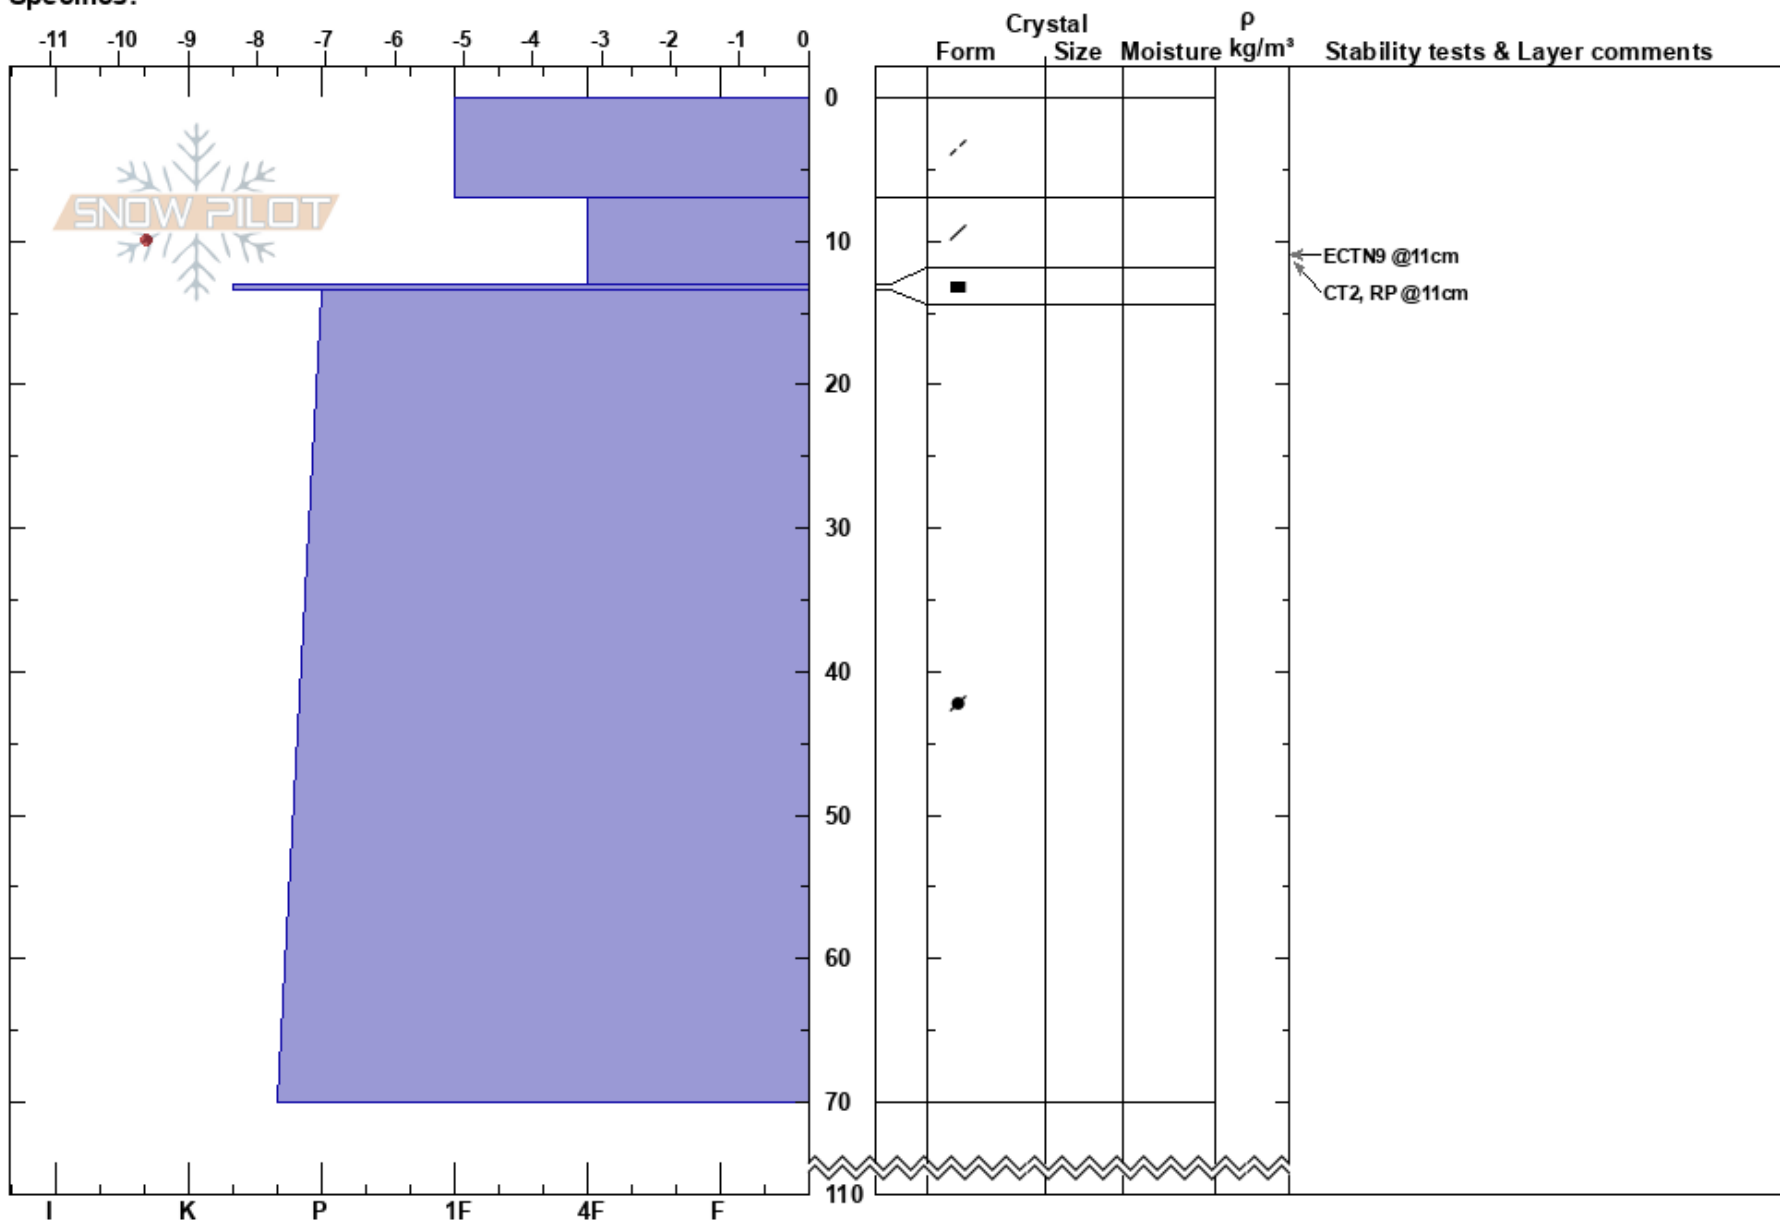

Borkan Face
Borkafället
Sweden
Elevation: 1120 m
Aspect: SE
Specifics:

Sebastian Wiklund
14/02/2022 - 10:50
Co-ord: 65.22091N, 15.43529E
Slope Angle: 21°
Wind Loading:

Stability:
Air Temperature: -9.9°C PF:5
Sky Cover: FEW
Precipitation: NO
Wind: NW Moderate
Layer Notes: