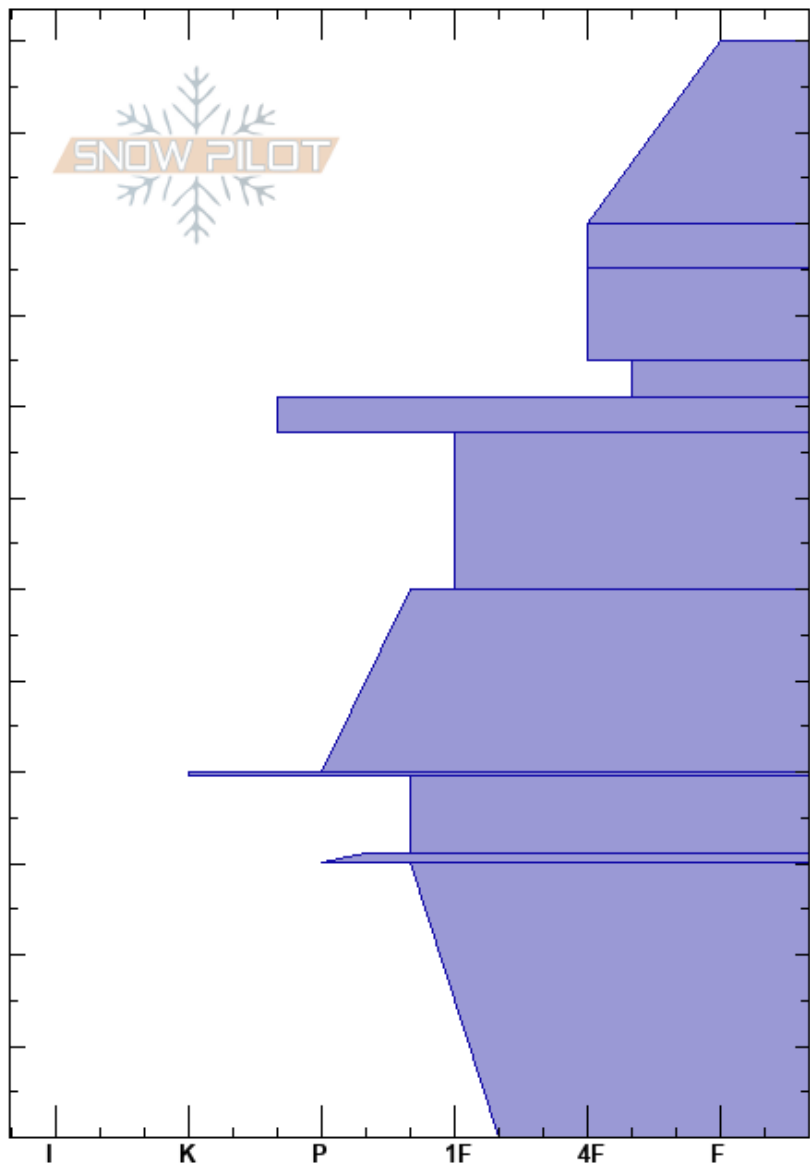

Main Fork
 Gallatin Range-N
 MT
 Elevation: 7844 ft
 Aspect: 80°
 Specifics:

Gabrielle Antonioli
 12/05/2017 - 3:57pm
 Co-ord: 45.40755N, -110.95889W
 Slope Angle: 25°
 Wind Loading: no

Stability: Good HS:120 Layer Notes:
 Air Temperature: -15°C PS: 30 95-85cm:Problematic layer
 Sky Cover: CLR
 Precipitation: NO
 Wind: W Light Breeze

Height (cm)	Crystal		Moisture	ρ kg/m ³	Stability tests & Layer comments
	Form	Size			
115	+ (/)				CT3, Q3 @115cm ECTN3 @115cm
95	□ (⅂)				CT13, Q3 @95cm ECTN12 @95cm CT15, Q3 @93cm
81	■ (□)				CT23, Q3 @81cm ECTN23 @81cm
40	■				
30	■				
15	□	3-4	D		
0					ECTX