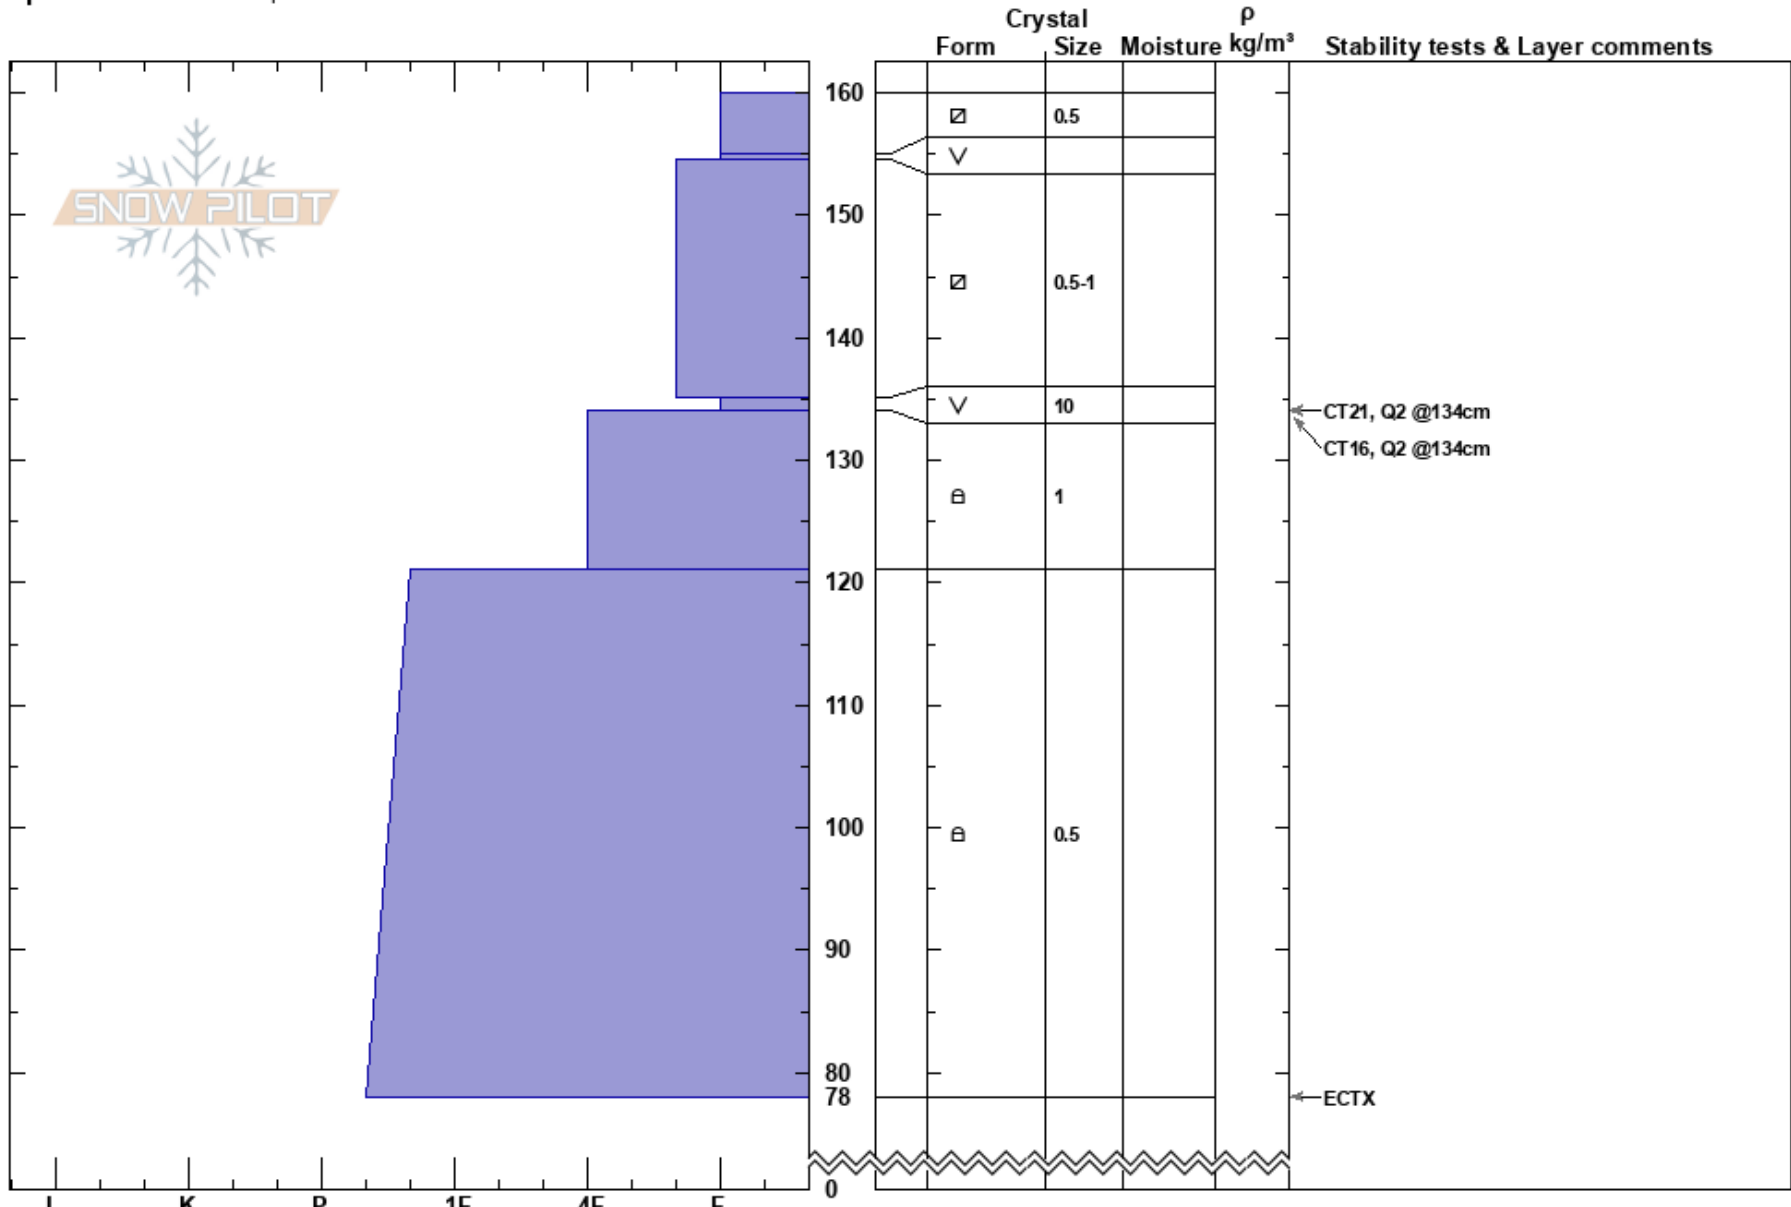

Wilderness Boundary  
 Madison Range-S  
 MT  
**Elevation:** 8760 ft  
**Aspect:** 240°  
**Specifics:** We skied slope

Hannah Marshall  
 02/13/2022 - 10:34am  
**Co-ord:** 44.97662N, -111.35979W  
**Slope Angle:** 25°  
**Wind Loading:**

**Stability:**  
**Air Temperature:** HS:160  
**Sky Cover:** CLR  
**Precipitation:** NO  
**Wind:** Calm  
**PF:**40  
**Layer Notes:**

**Notes:** Dug to the ground in a second pass through the pit- mostly pencil hard, rounding facets. ECTN11 in the surface hoar layer at 134cm.