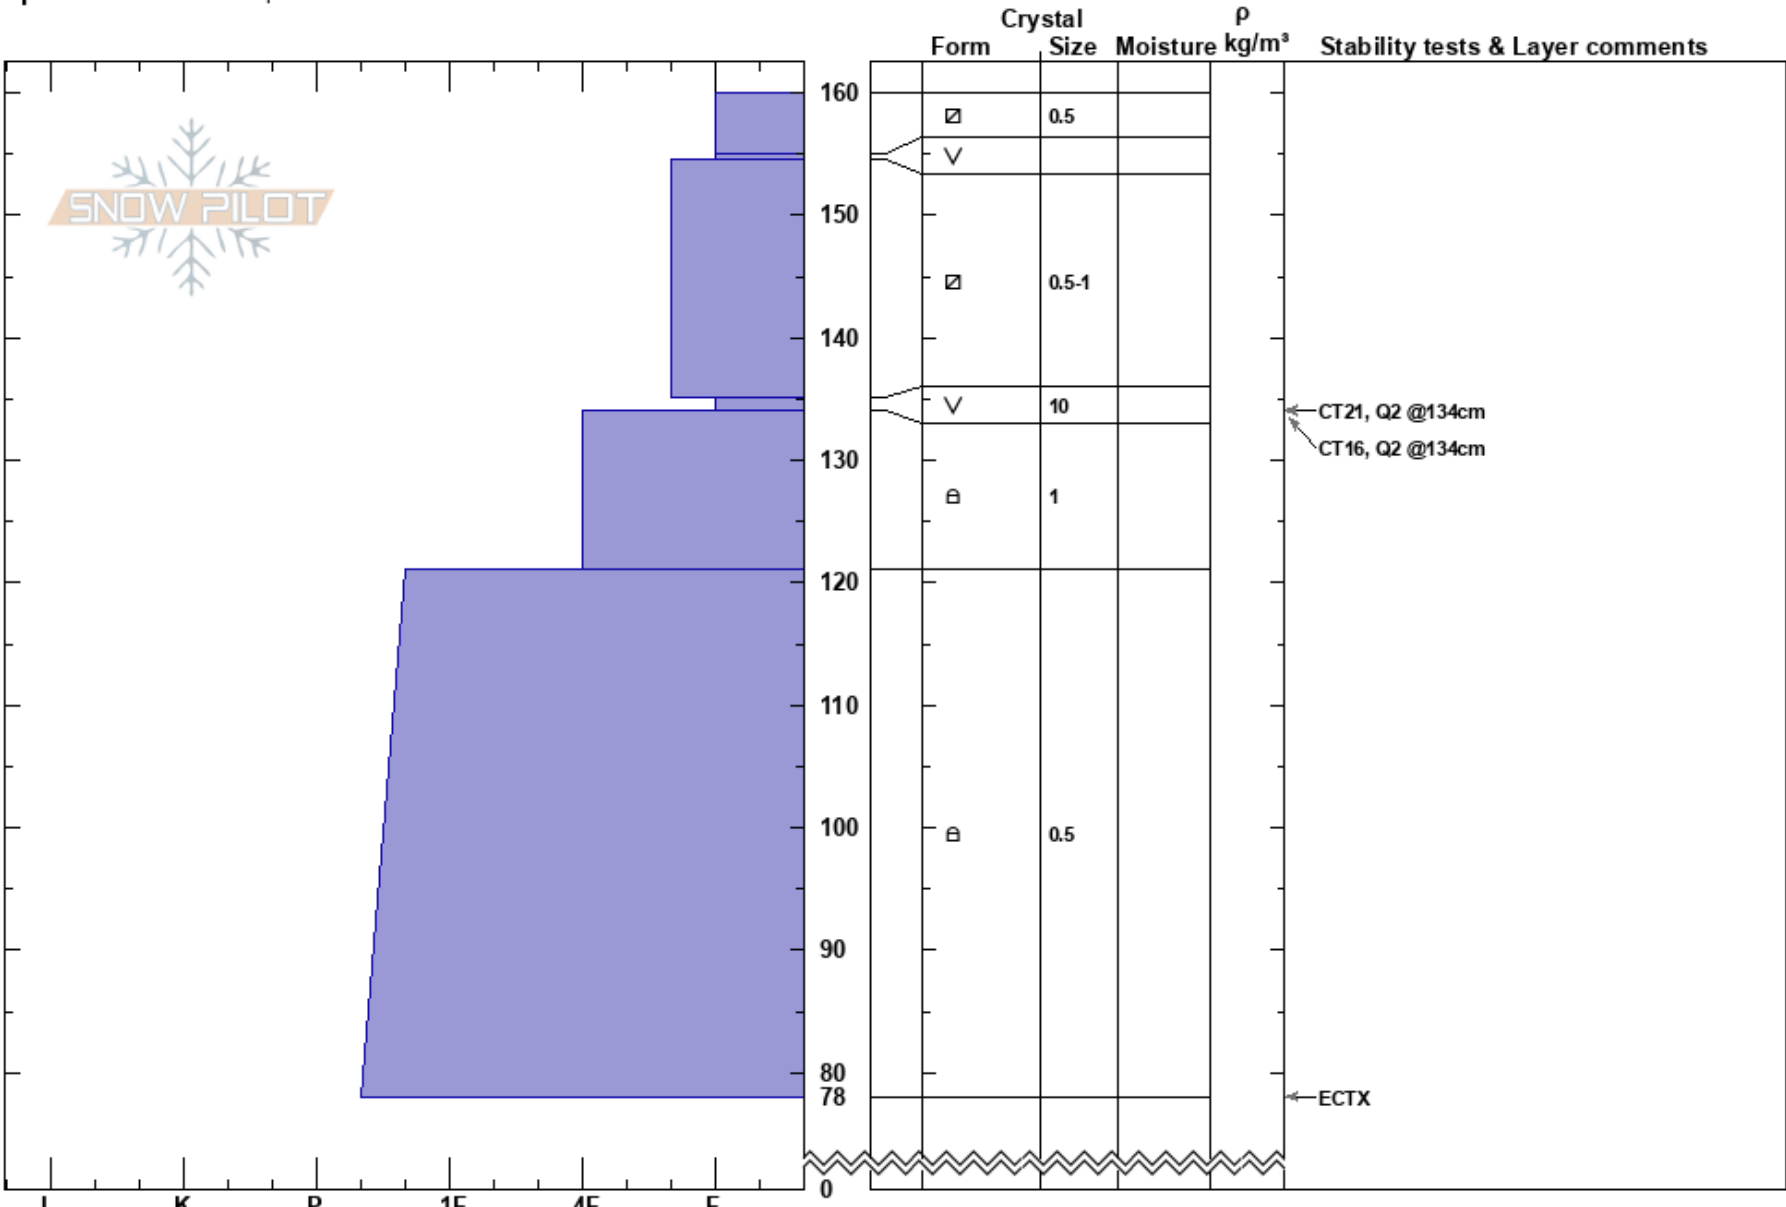

Wilderness Boundary
 Madison Range-S
 MT
Elevation: 8760 ft
Aspect: 240°
Specifics: We skied slope

Hannah Marshall
 02/13/2022 - 10:34am
Co-ord: 44.97662N, -111.35979W
Slope Angle: 25°
Wind Loading:

Stability:
Air Temperature: HS:160
Sky Cover: CLR
Precipitation: NO
Wind: Calm
PF:40
Layer Notes:

Notes: Dug to the ground in a second pass through the pit- mostly pencil hard, rounding facets. ECTN11 in the surface hoar layer at 134cm.