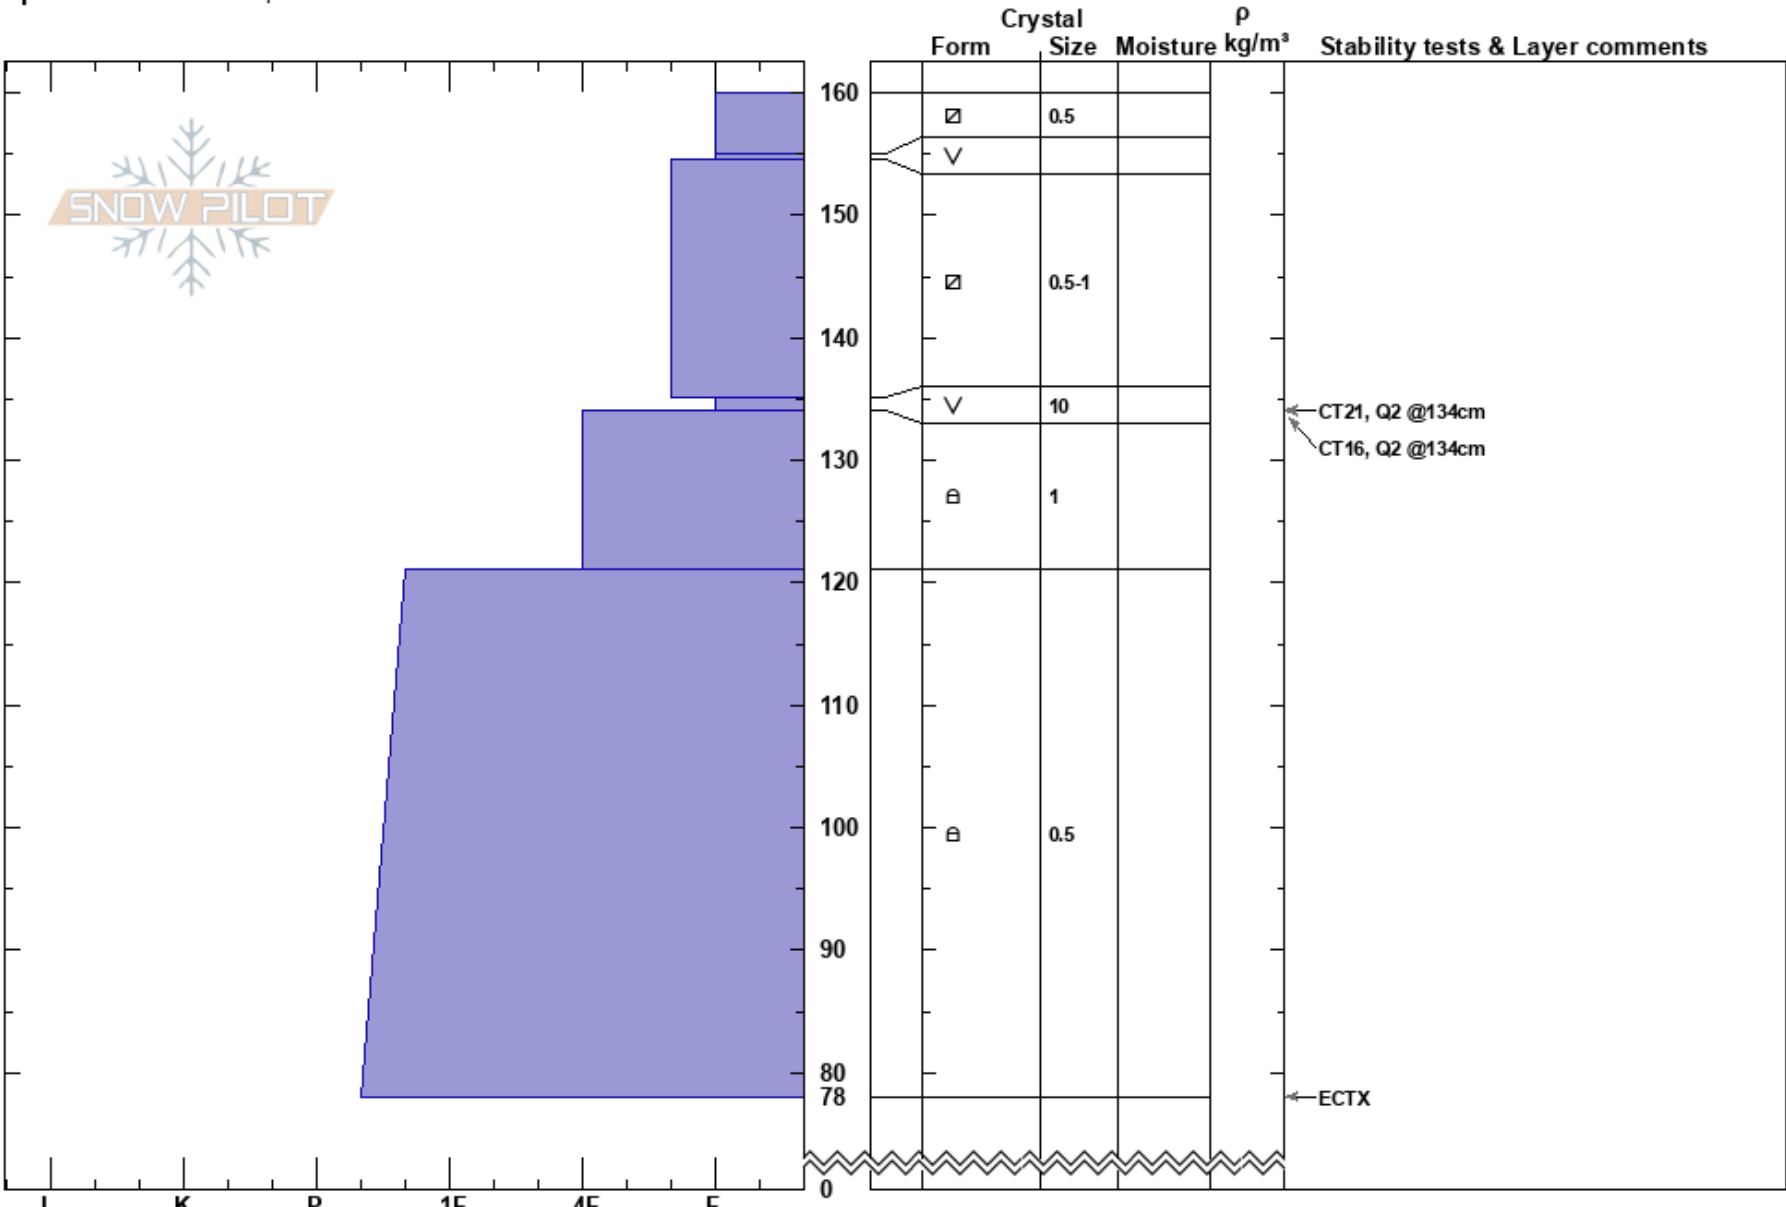

Wilderness Boundary
 Madison Range-S
 MT
 Elevation: 8760 ft
 Aspect: 240°
 Specifics: We skied slope

Hannah Marshall
 02/13/2022 - 10:34am
 Co-ord: 44.97662N, -111.35979W
 Slope Angle: 25°
 Wind Loading:

Stability: **HS:160**
 Air Temperature: **PF:40**
 Sky Cover: CLR
 Precipitation: NO
 Wind: Calm

Layer Notes:

Notes: Dug to the ground in a second pass through the pit- mostly pencil hard, rounding facets. ECTN11 in the surface hoar layer at 134cm.