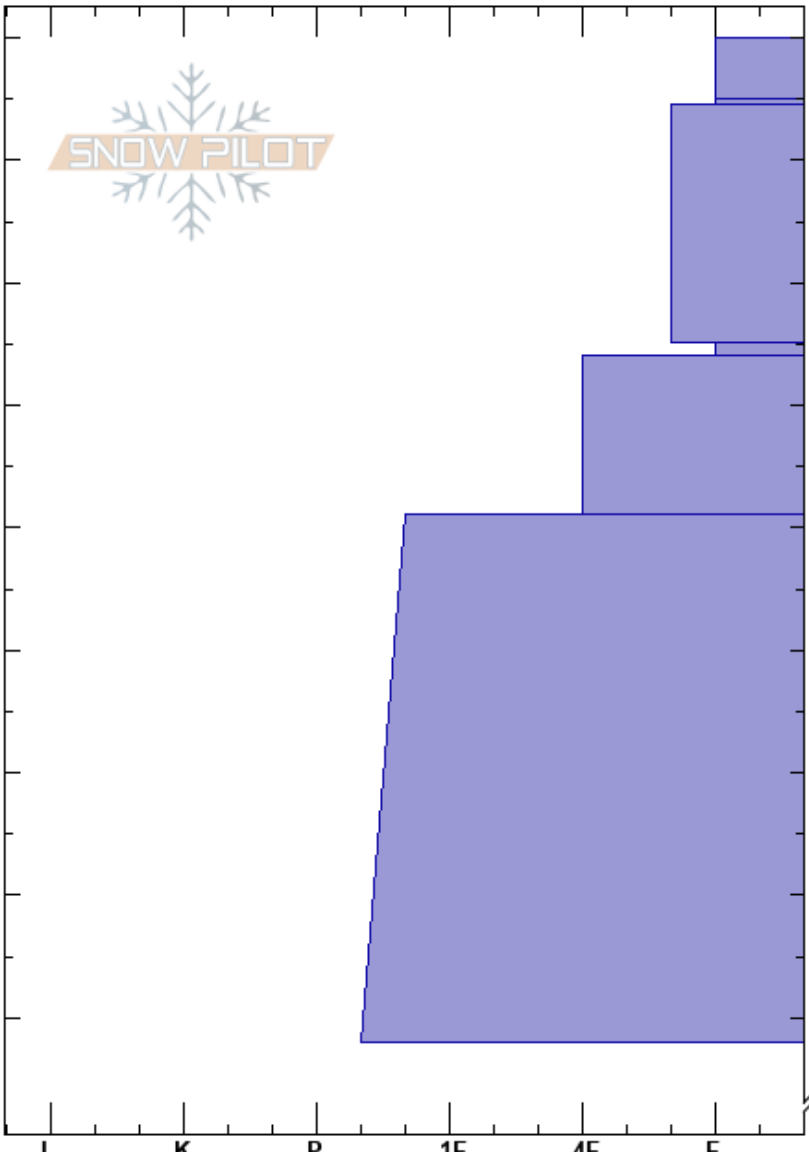

Wilderness Boundary
 Madison Range-S
 MT
 Elevation: 8760 ft
 Aspect: 240°
 Specifics: We skied slope

Hannah Marshall
 02/13/2022 - 10:34am
 Co-ord: 44.97662N, -111.35979W
 Slope Angle: 25°
 Wind Loading:

Stability: **HS:160**
 Air Temperature: **PF:40**
 Sky Cover: CLR
 Precipitation: NO
 Wind: Calm

Layer Notes:

Elevation (ft)	Crystal		Moisture	ρ kg/m ³	Stability tests & Layer comments
	Form	Size			
160	∅	0.5			
150-160	V				
140-150	∅	0.5-1			
130-140	V	10			
120-130	⊖	1			
100-120	⊖	0.5			
78-100					