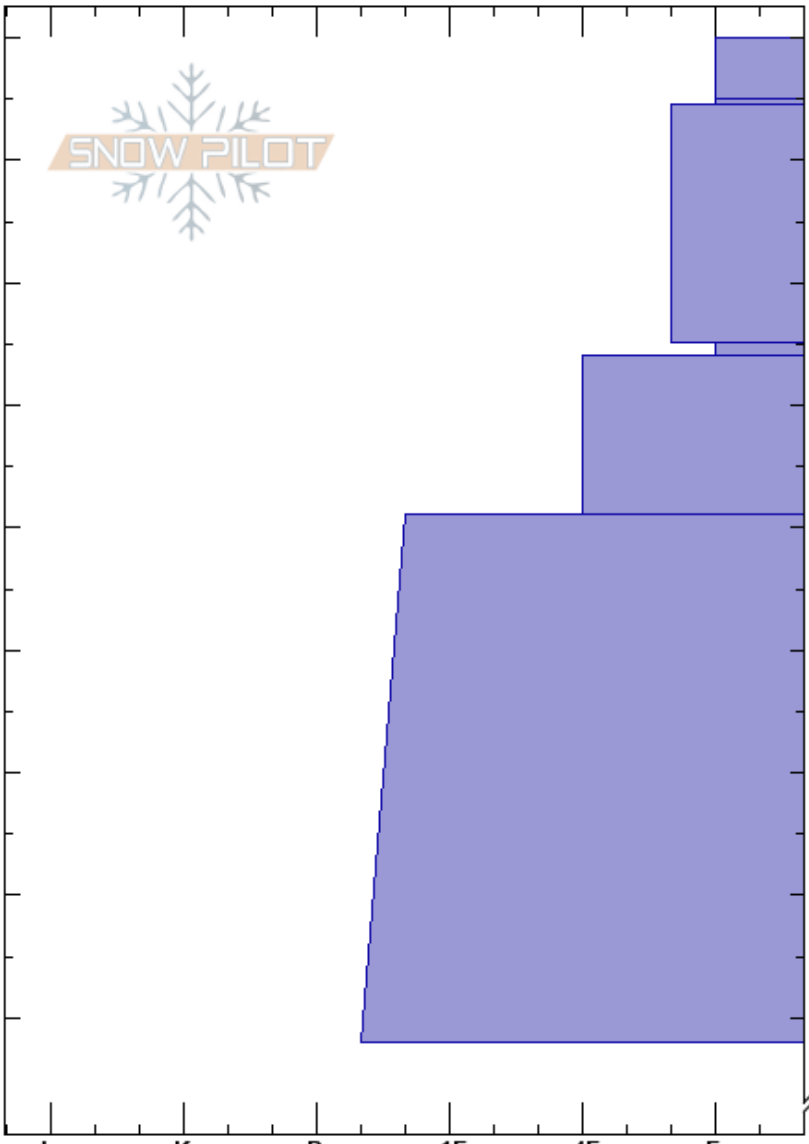

Wilderness Boundary  
 Madison Range-S  
 MT  
 Elevation: 8760 ft  
 Aspect: 240°  
 Specifics: We skied slope

Hannah Marshall  
 02/13/2022 - 10:34am  
 Co-ord: 44.97662N, -111.35979W  
 Slope Angle: 25°  
 Wind Loading:

Stability: **HS:160**  
 Air Temperature: **PF:40**  
 Sky Cover: CLR  
 Precipitation: NO  
 Wind: Calm

Layer Notes:

Elevation (ft)	Crystal		Moisture	$\rho$ kg/m <sup>3</sup>	Stability tests & Layer comments
	Form	Size			
160	∅	0.5			
150	V				
140	∅	0.5-1			
135	V	10			
130	∅	1			
120					
100	∅	0.5			
78					