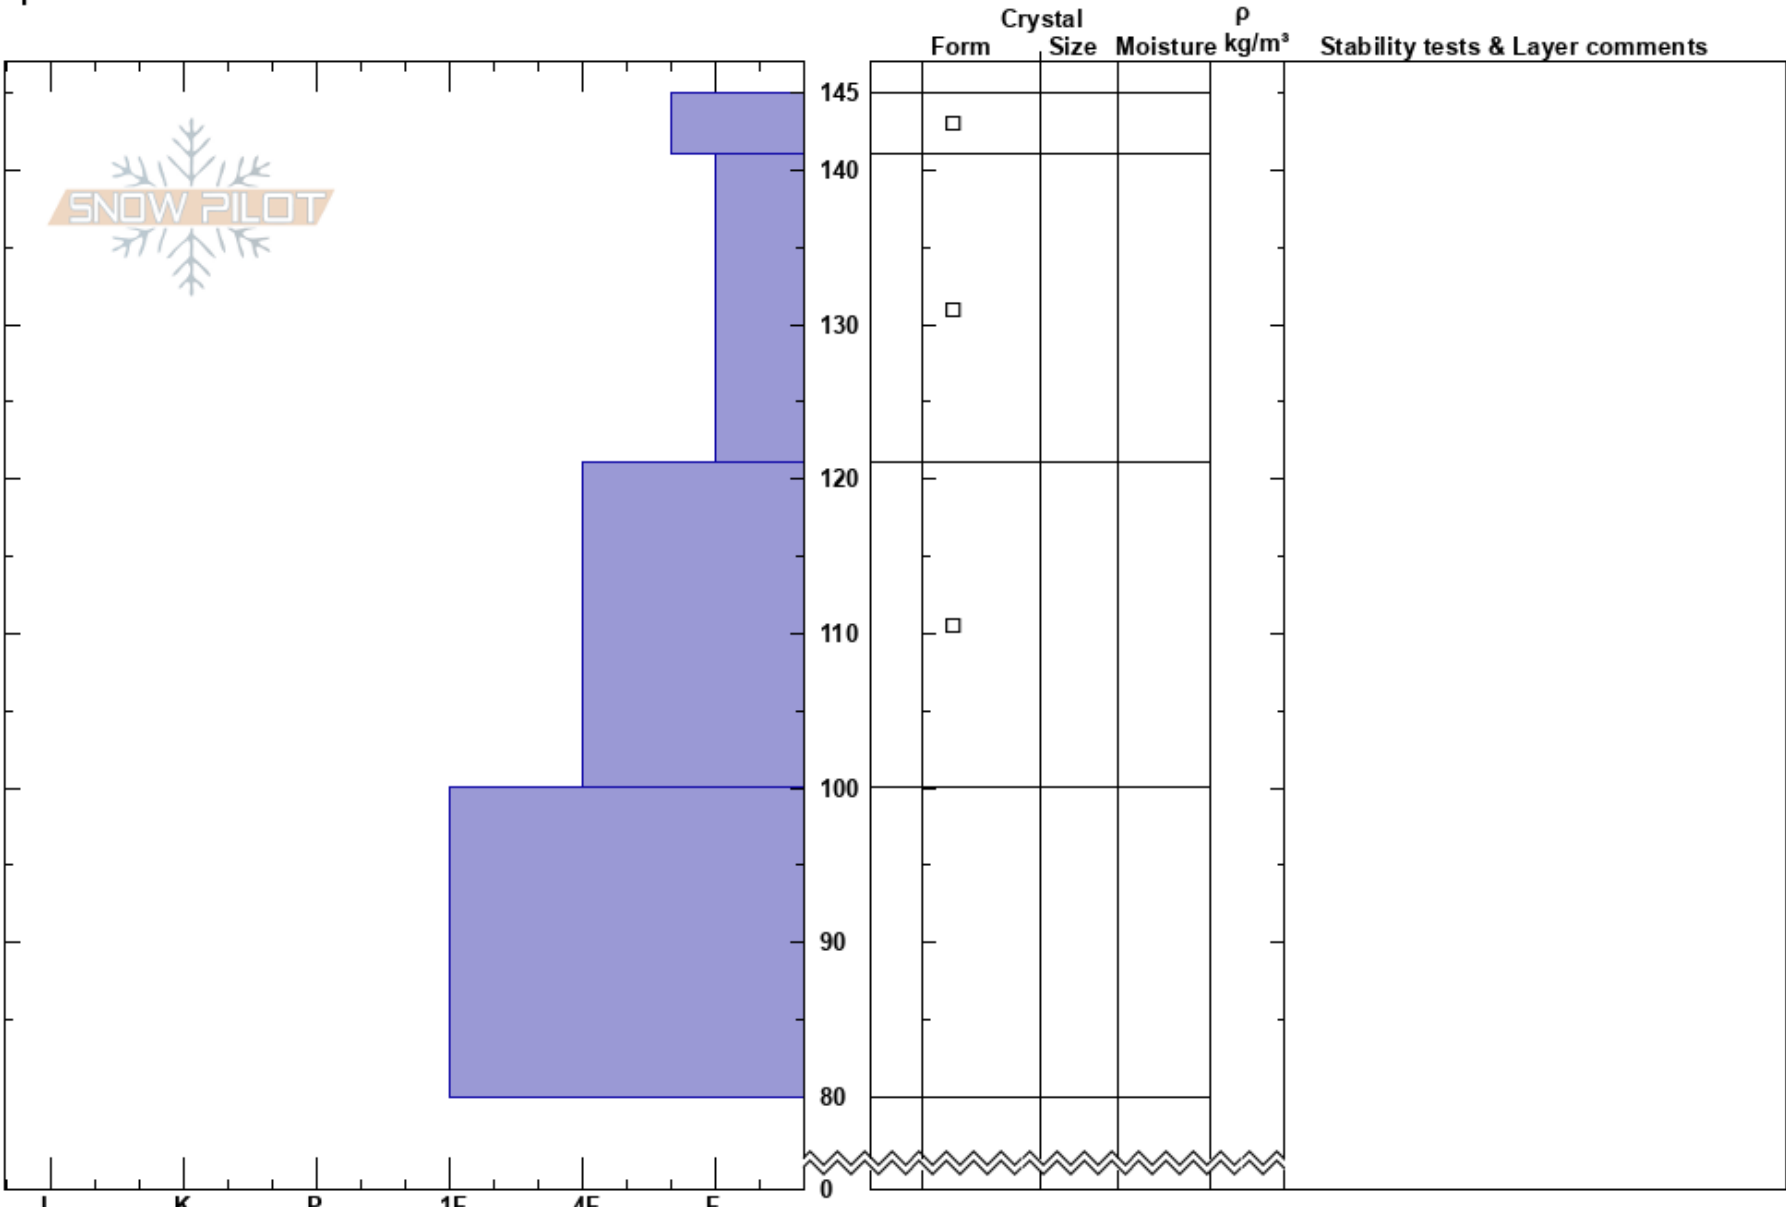

2022-02-13-N-Uintas  
 Uinta Range  
 UT  
 Elevation: 10761 ft  
 Aspect: 285°  
 Specifics:

Chad Brackelsberg  
 02/13/2022 - 2:10am  
 Co-ord: 12T 514848W 4518013N  
 Slope Angle:  
 Wind Loading: no

Stability:  
 Air Temperature:  
 Sky Cover: CLR  
 Precipitation: NO  
 Wind: NW Moderate

HS:145  
 Layer Notes:  
 141-121cm:Problematic layer

Notes: