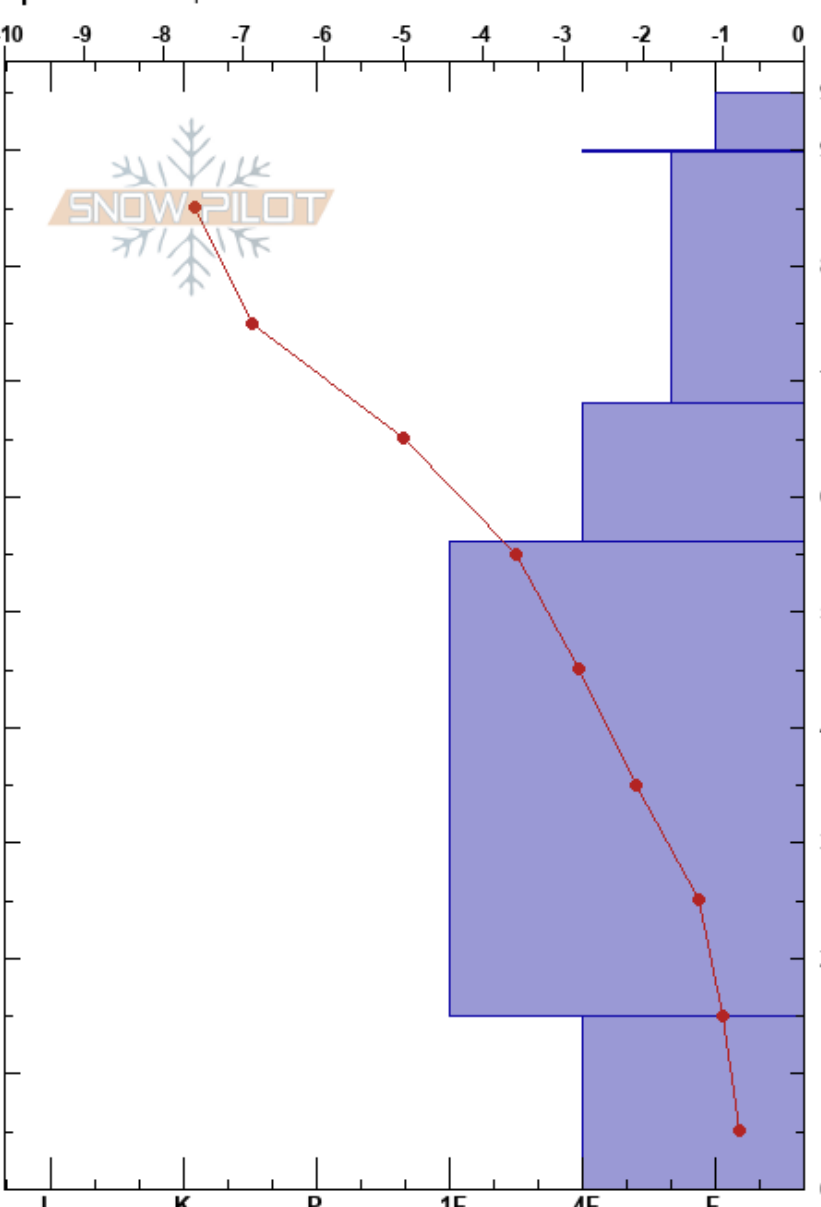

Nordwall data pit
 Teton Pass
 ID
 Elevation: 7867 ft
 Aspect: NW
 Specifics: Poor pit location

Jackson Hipple
 02/13/2022 - 1:00pm
 Co-ord: 43.55222N, -111.01931W
 Slope Angle: 22°
 Wind Loading: no

Stability: **HS:95**
 Air Temperature: 2.2°C
 Sky Cover: CLR
 Precipitation: NO
 Wind: SE Calm

Layer Notes:

Height (cm)	Crystal		Moisture	ρ kg/m ³	Stability tests & Layer comments
	Form	Size			
95					
90	⊖	0.5			
90	■	0.5			
80	⊖	0.5			
70					
60	⊖	0.5			← CT17, Q3 @68cm
50					
40	.	0.3			
30					
20					
10	□	0.5			
0					↙ ECTX