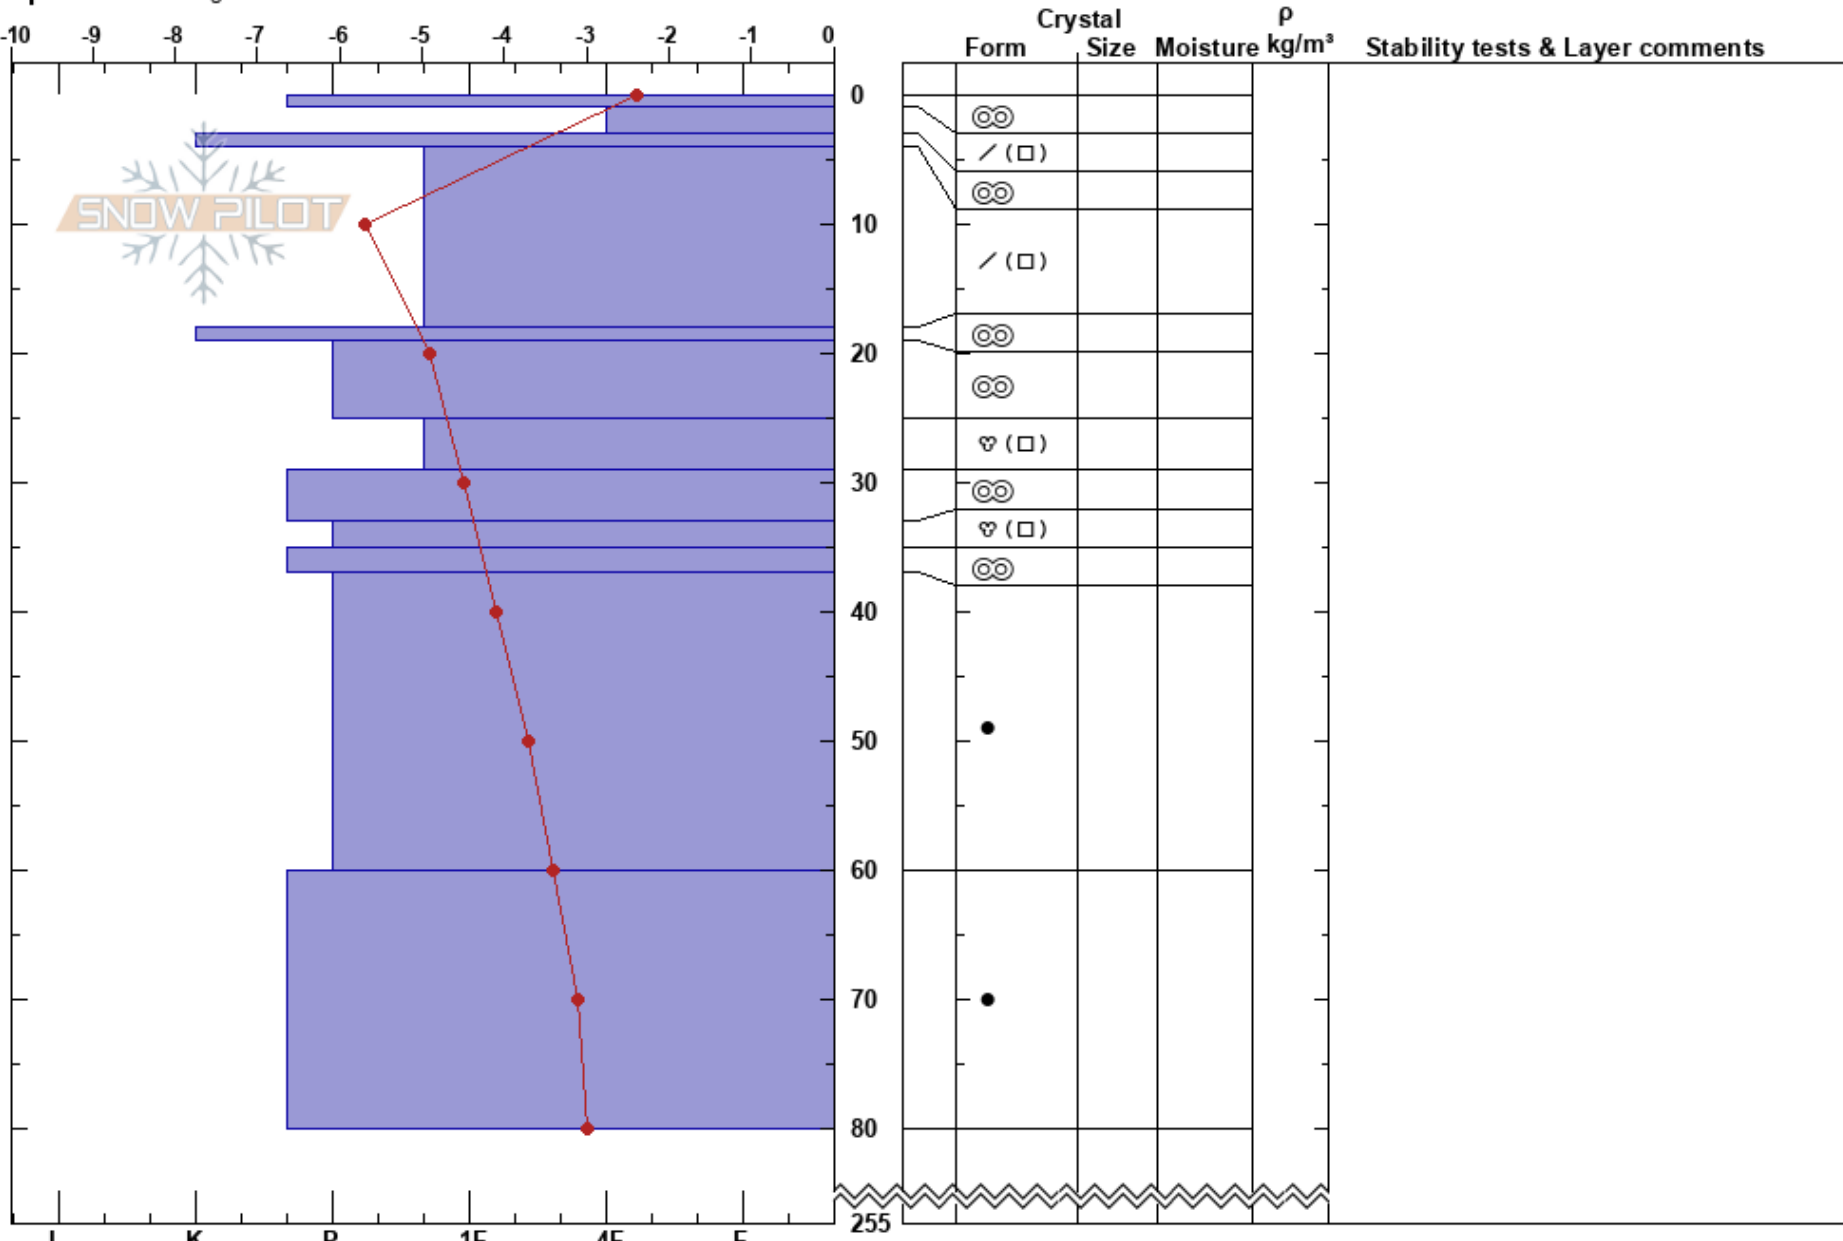

back of cartwheel
 Whistler
 BC
 Elevation: 2055 m
 Aspect: W
 Specifics: Pit dug in a Ski Area

Tory Saarinen
 13/02/2022 - 13:00
 Co-ord: 50.05349N, -122.94997W
 Slope Angle: 22°
 Wind Loading:

Stability:
 Air Temperature:
 Sky Cover:
 Precipitation:
 Wind:

HS:255
 Layer Notes:
 25-29cm:Problematic layer

Notes: 220115 MFcr complex down 18-37cm

CTH 24 (RP) dn 25 on MFpc and FC
 ECTN 23 dn 25 on MFpc and FC