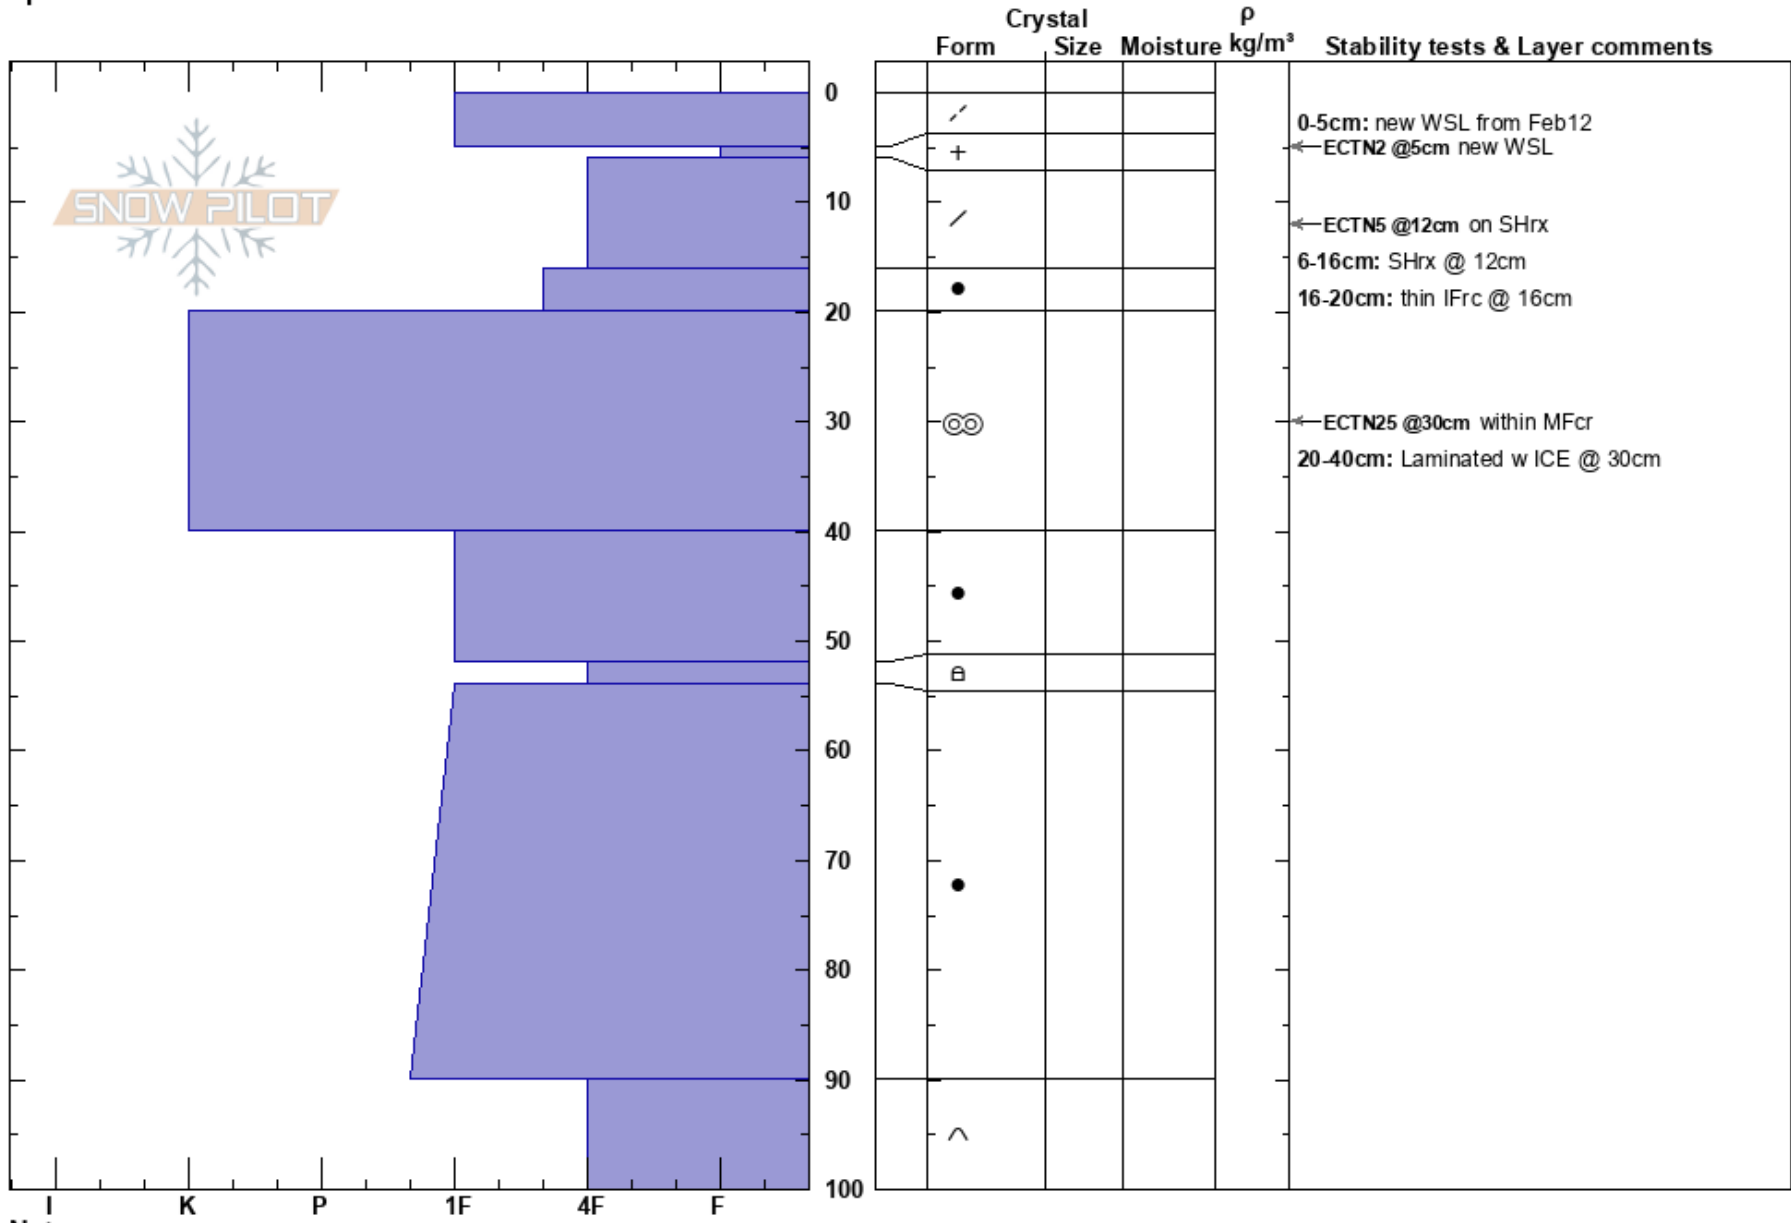

Borkafjället_westPeak
 Borkafjället
 Sweden
Elevation: 880 m
Aspect: NE
Specifics:

Tyler Curtis
 13/02/2022 - 11:30
Co-ord: 65.23325N, 15.38396E
Slope Angle: 24°
Wind Loading: no

Stability:
Air Temperature: -3.6°C **PF:**20
Sky Cover: BKN
Precipitation: NO
Wind: S Light Breeze

HS:100
Layer Notes:
 0-5cm: new WSL from Feb12
 6-16cm: SHrx @ 12cm
 16-20cm: thin IFrc @ 16cm
 20-40cm: Laminated w ICE @ 30cm

Notes: Planar slope with open birch forest in high TL