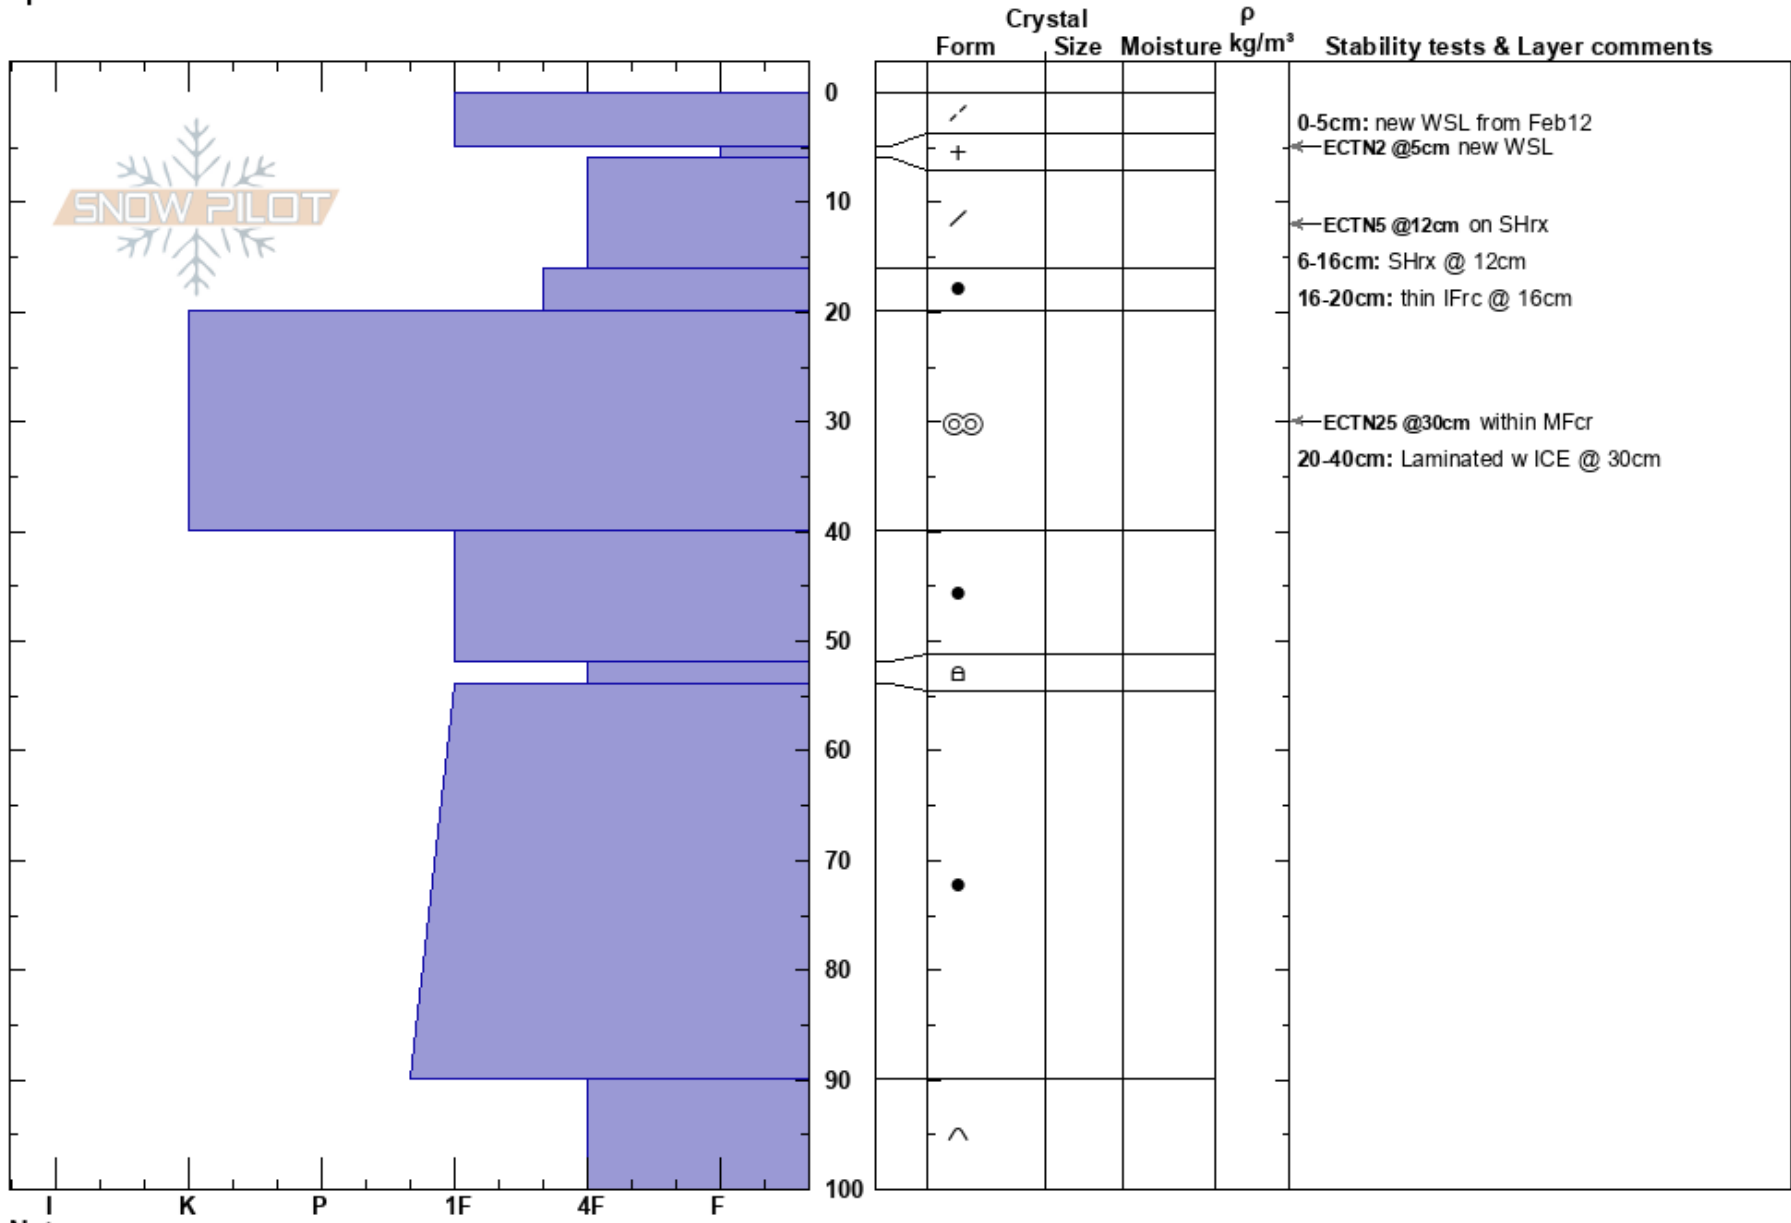

Borkafjället_westPeak
 Borkafjället
 Sweden
 Elevation: 880 m
 Aspect: NE
 Specifics:

Tyler Curtis
 13/02/2022 - 11:30
 Co-ord: 65.23325N, 15.38396E
 Slope Angle: 24°
 Wind Loading: no

Stability:
 Air Temperature: -3.6°C PF:20
 Sky Cover: BKN
 Precipitation: NO
 Wind: S Light Breeze

HS:100
 Layer Notes:
 0-5cm: new WSL from Feb12
 6-16cm: SHrx @ 12cm
 16-20cm: thin IFrc @ 16cm
 20-40cm: Laminated w ICE @ 30cm

Notes: Planar slope with open birch forest in high TL