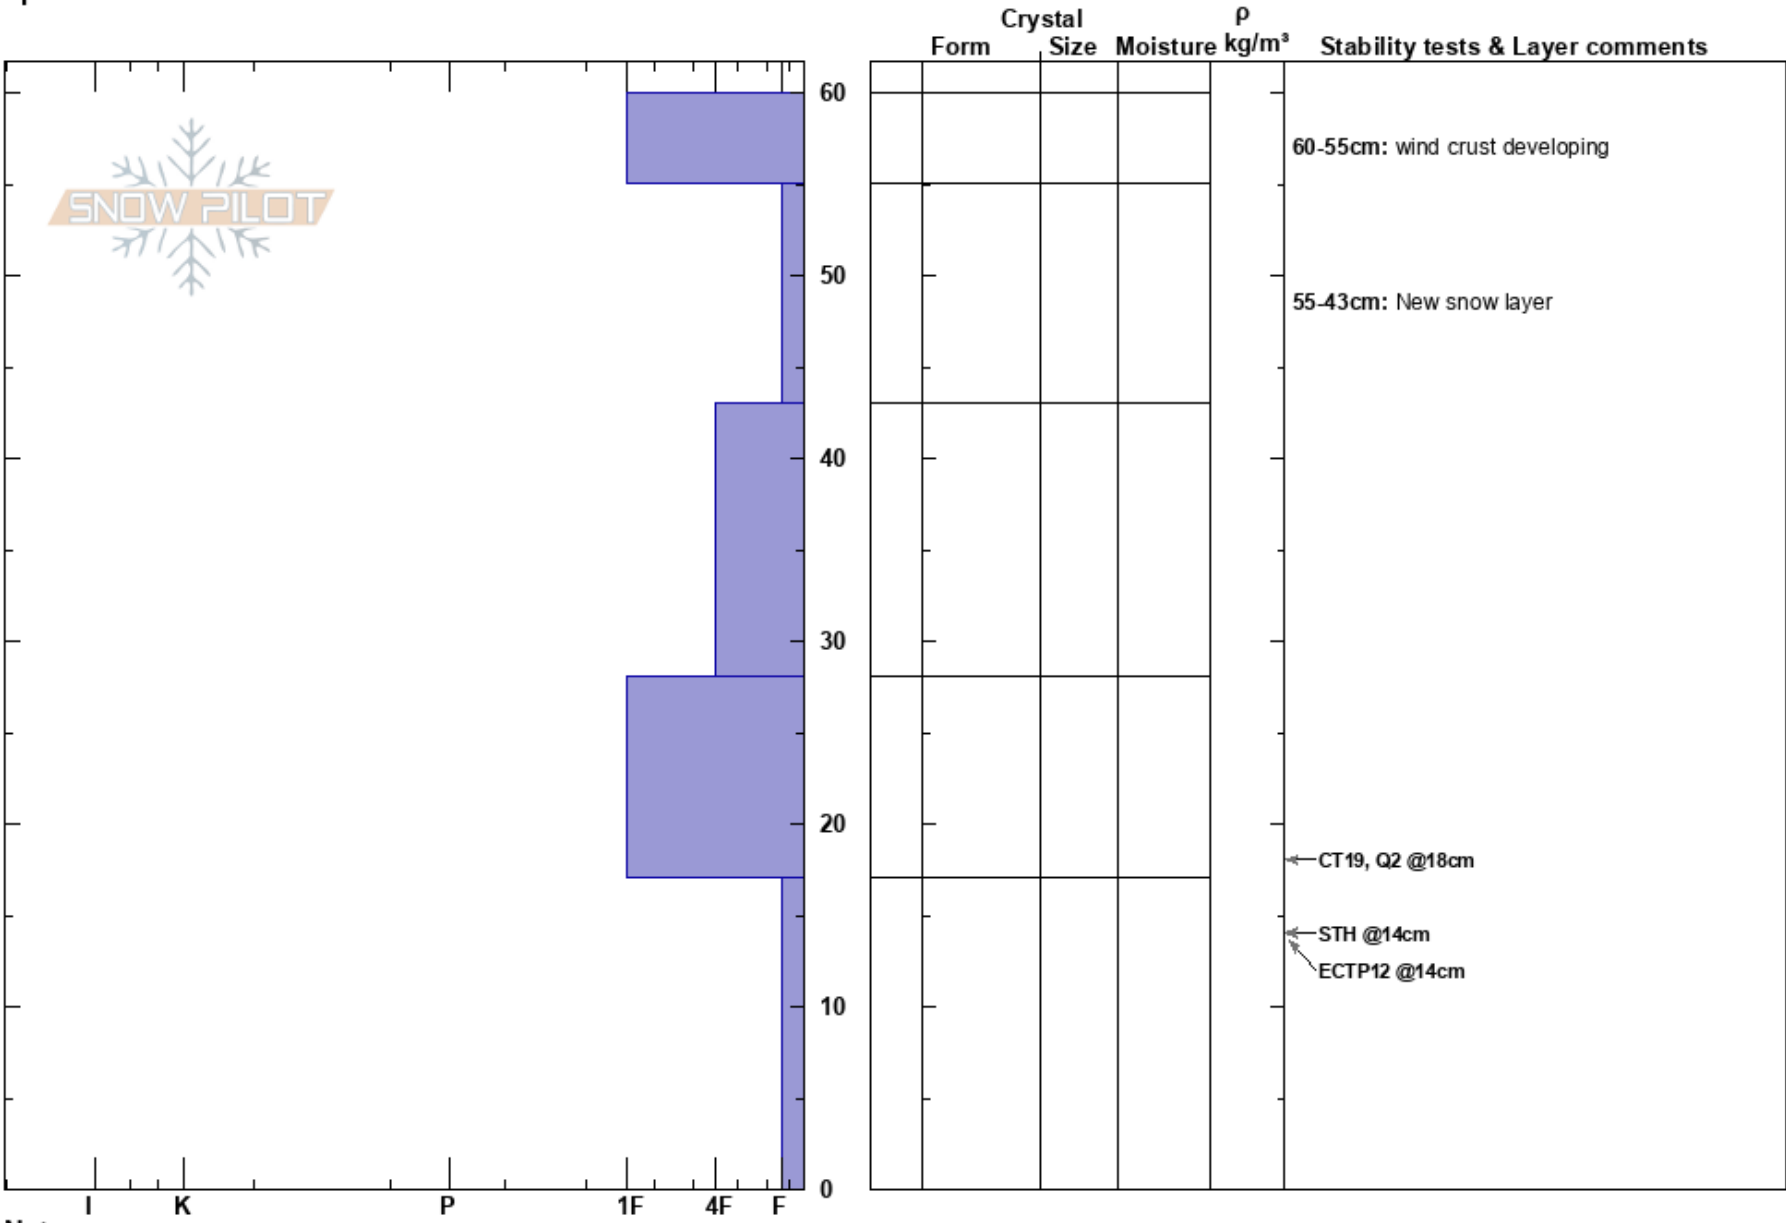

Throwbacks L  
 Front Range  
 CO  
**Elevation:** 11700 ft  
**Aspect:** NE  
**Specifics:**

Colin Trettel  
 12/05/2017 - 2:30pm  
**Co-ord:**  
**Slope Angle:** 27°  
**Wind Loading:** yes

**Stability:**  
**Air Temperature:**  
**Sky Cover:** CLR  
**Precipitation:** NO  
**Wind:** W Moderate

**HS:**60  
**Layer Notes:**  
 60-55cm: wind crust developing  
 55-43cm: New snow layer  
 17-0cm: Problematic layer

Notes: