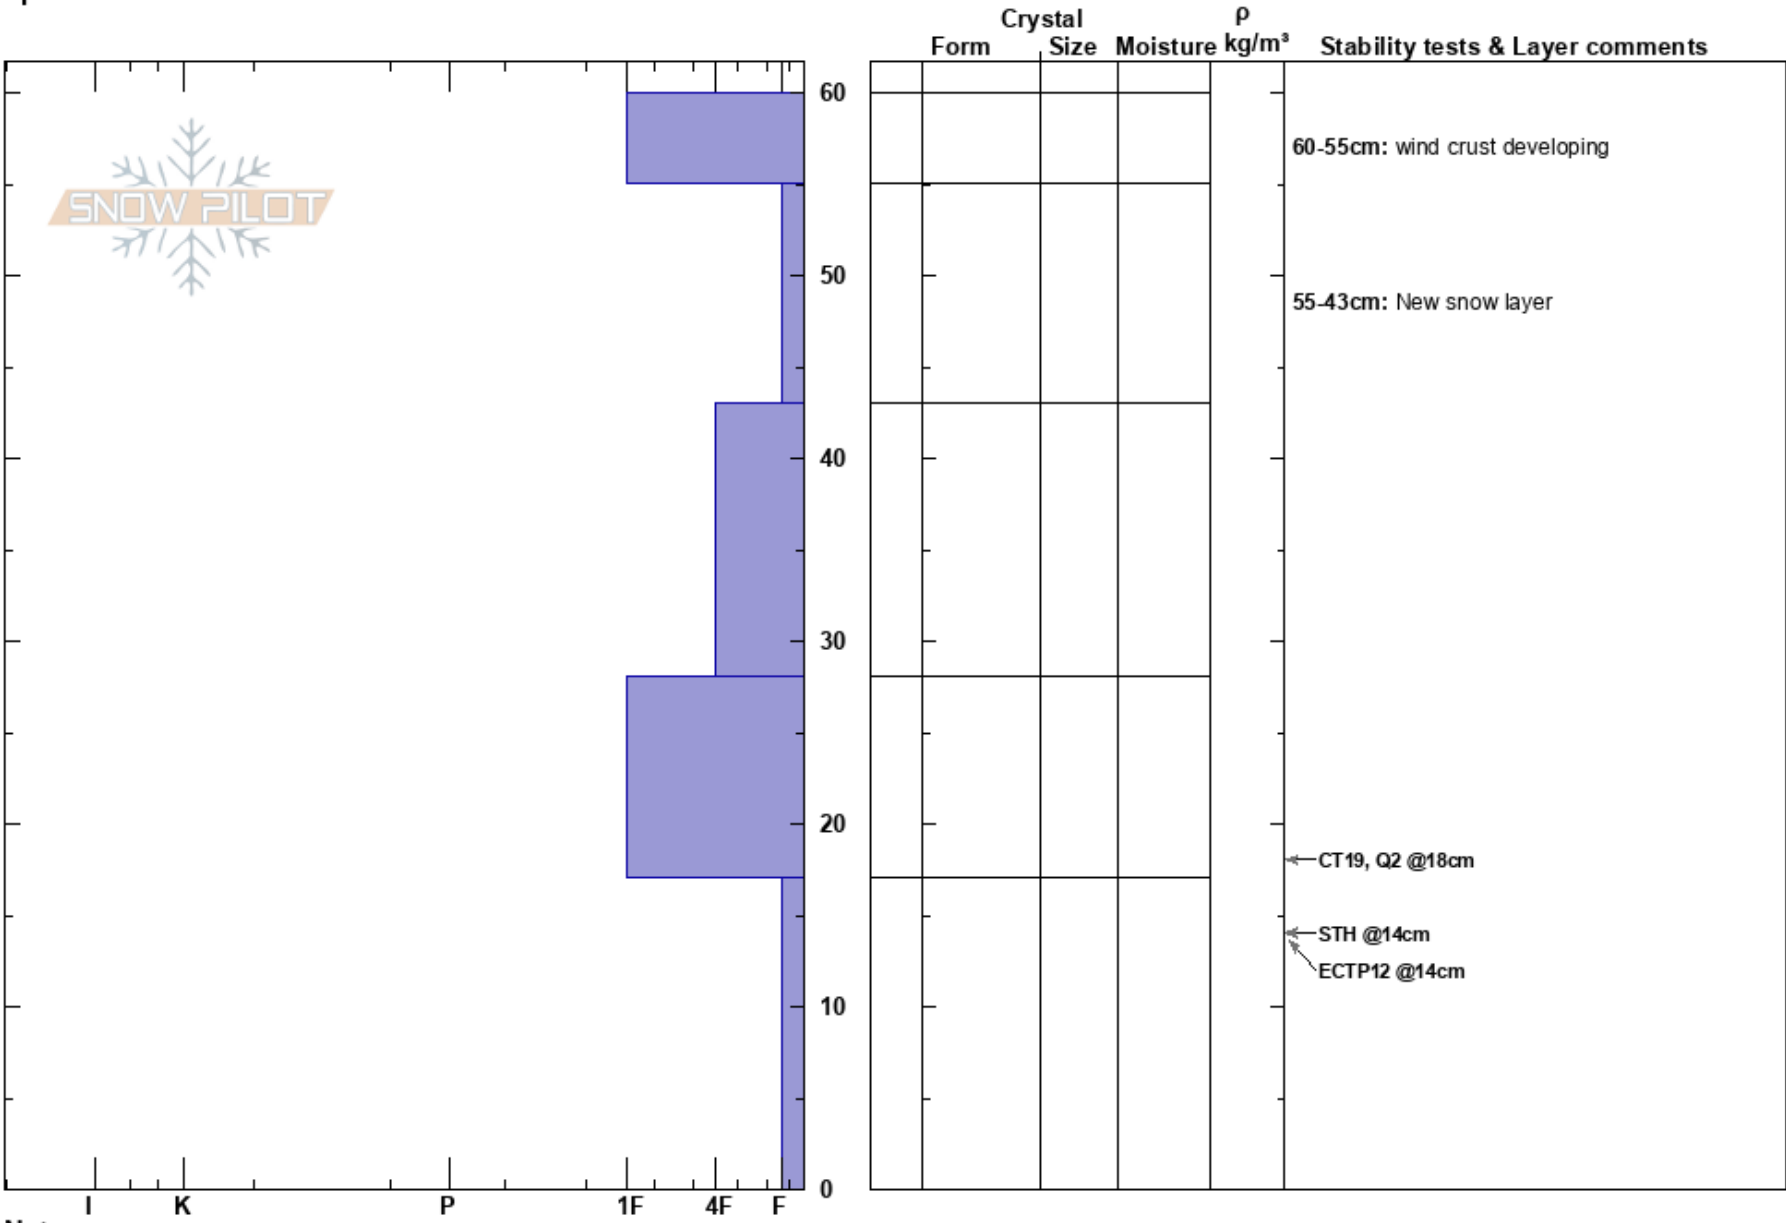

Throwbacks L  
 Front Range  
 CO  
 Elevation: 11700 ft  
 Aspect: NE  
 Specifics:

Colin Trettel  
 12/05/2017 - 2:30pm  
 Co-ord:  
 Slope Angle: 27°  
 Wind Loading: yes

Stability:  
 Air Temperature:  
 Sky Cover: CLR  
 Precipitation: NO  
 Wind: W Moderate

HS:60  
 Layer Notes:  
 60-55cm: wind crust developing  
 55-43cm: New snow layer  
 17-0cm: Problematic layer

Notes: