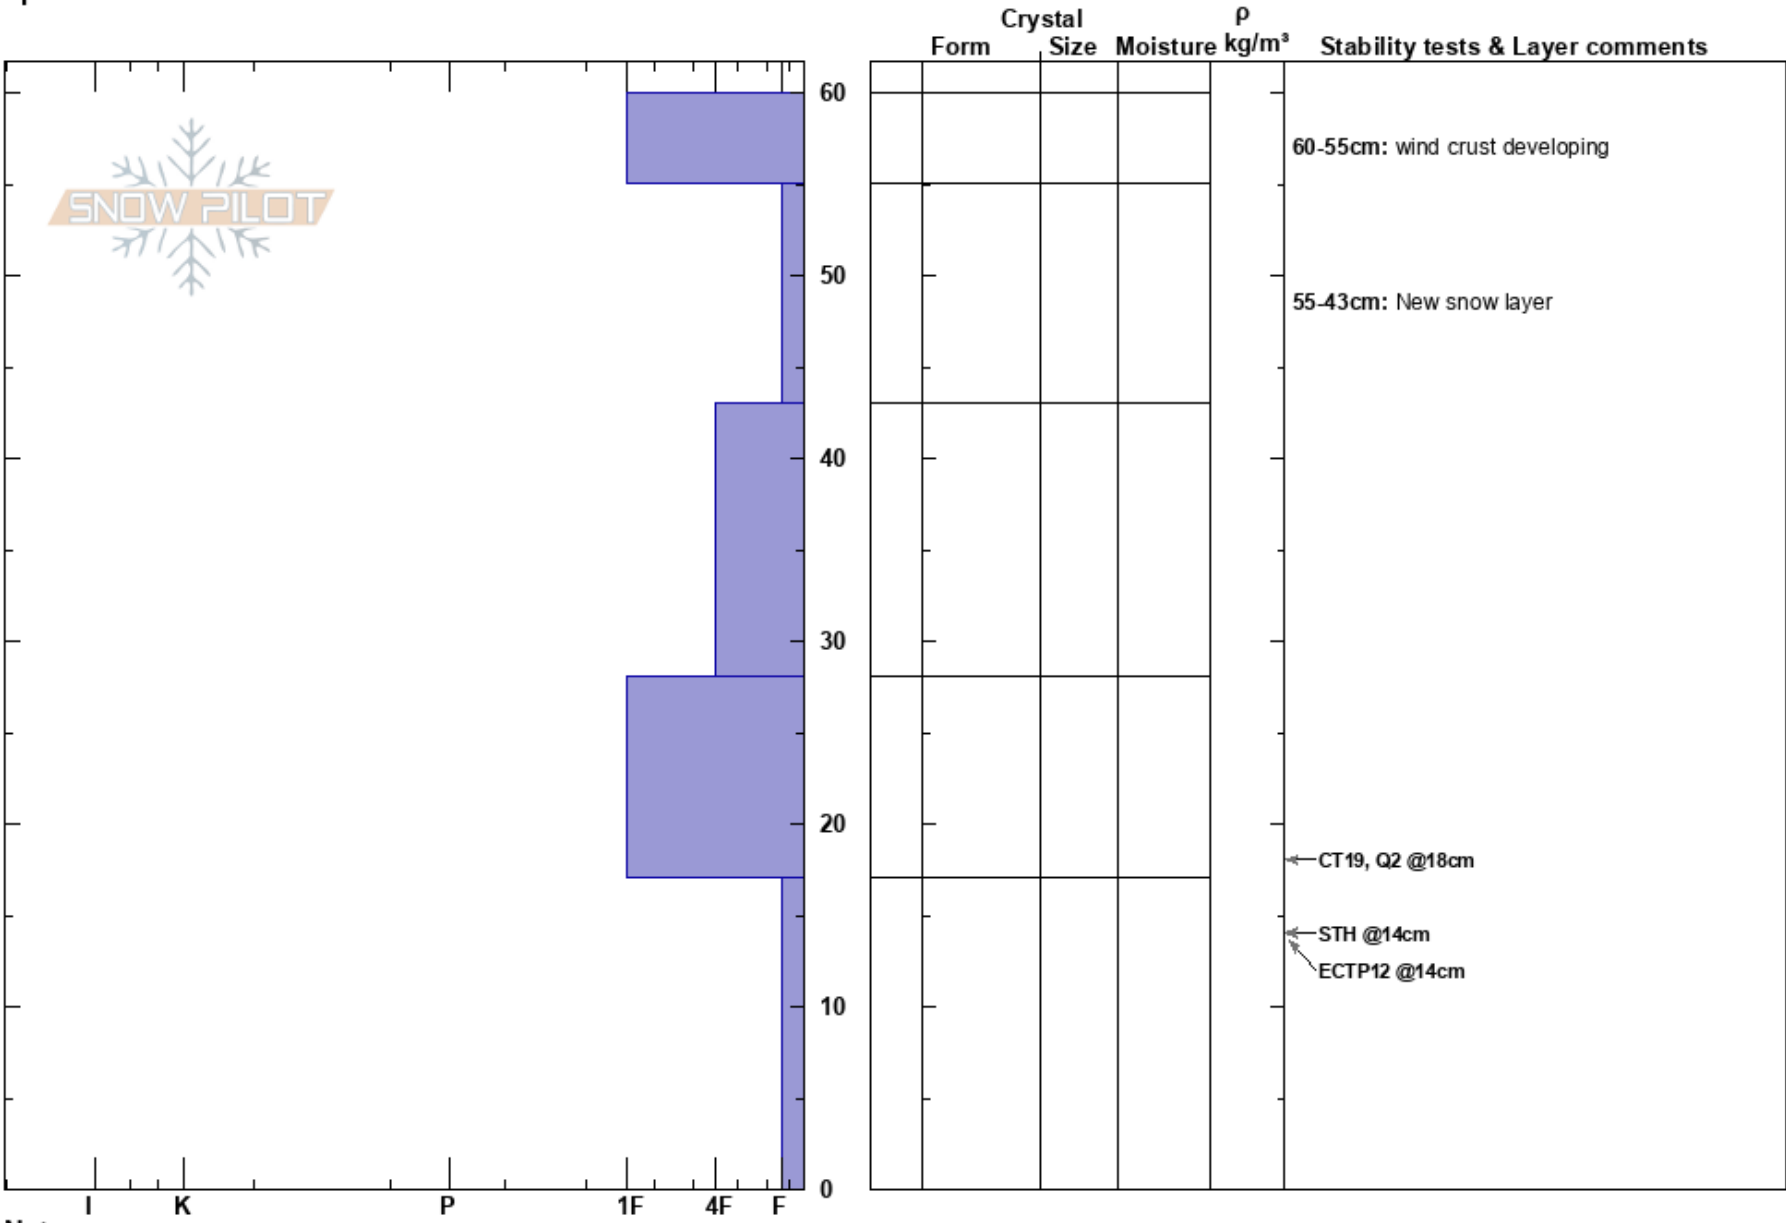

Throwbacks L
 Front Range
 CO
Elevation: 11700 ft
Aspect: NE
Specifics:

Colin Trettel
 12/05/2017 - 2:30pm
Co-ord:
Slope Angle: 27°
Wind Loading: yes

Stability:
Air Temperature:
Sky Cover: CLR
Precipitation: NO
Wind: W Moderate

HS:60
Layer Notes:
 60-55cm: wind crust developing
 55-43cm: New snow layer
 17-0cm: Problematic layer

Notes: