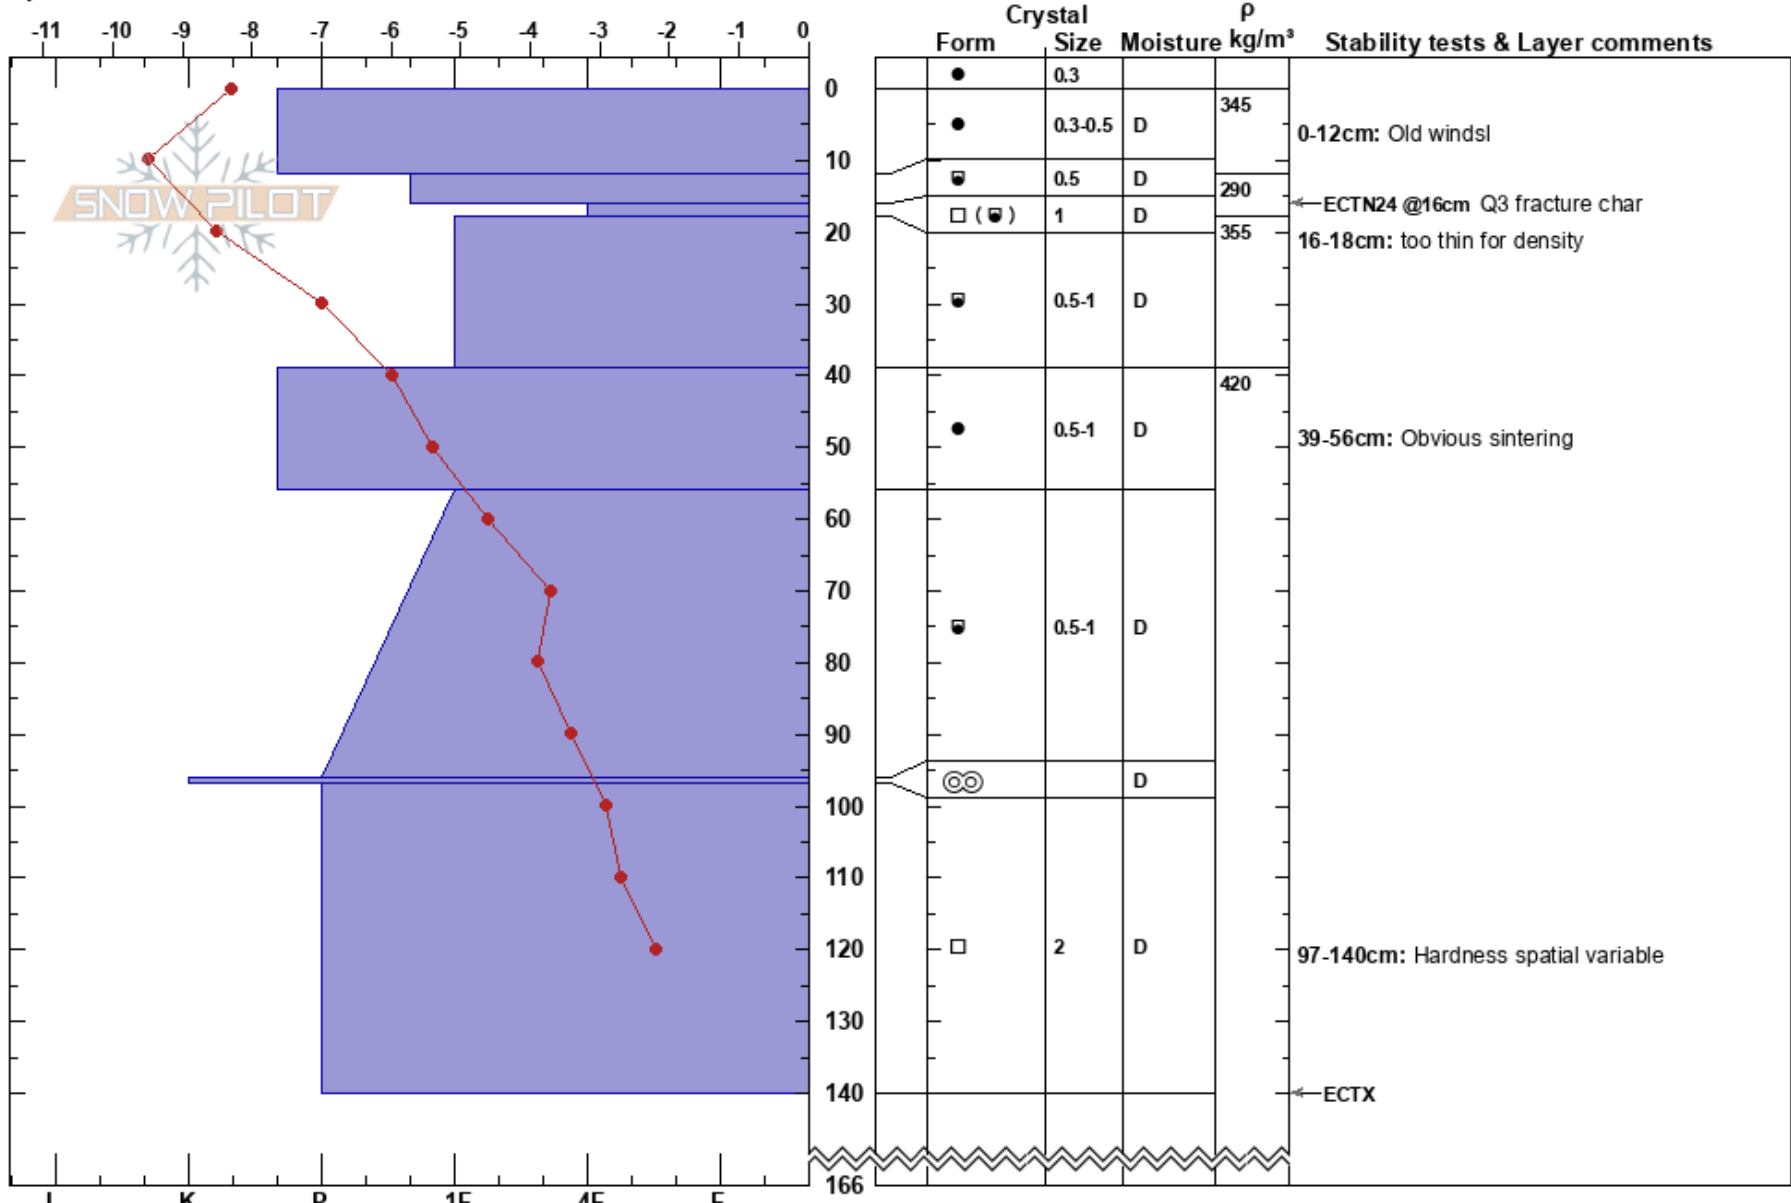

Spirit -2022-02-12
 Gallatin Range-N
 MT
 Elevation: 2670 m
 Aspect: E

Nata de Leeuw
 02/12/2022 - 10:00am
 Co-ord: 12T 465262W 5009703N
 Slope Angle: 26°
 Wind Loading: previous

Stability: HS:166
 Air Temperature: -3°C
 Sky Cover: CLR
 Precipitation: NO
 Wind: NW Light Breeze

PF:0
 Layer Notes:
 0-12cm: Old windsl
 16-18cm: too thin for density
 39-56cm: Obvious sintering
 97-140cm: Hardness spatial variable

Specifics: Pit dug in a Ski Area

Notes: Old hard windslab surface.