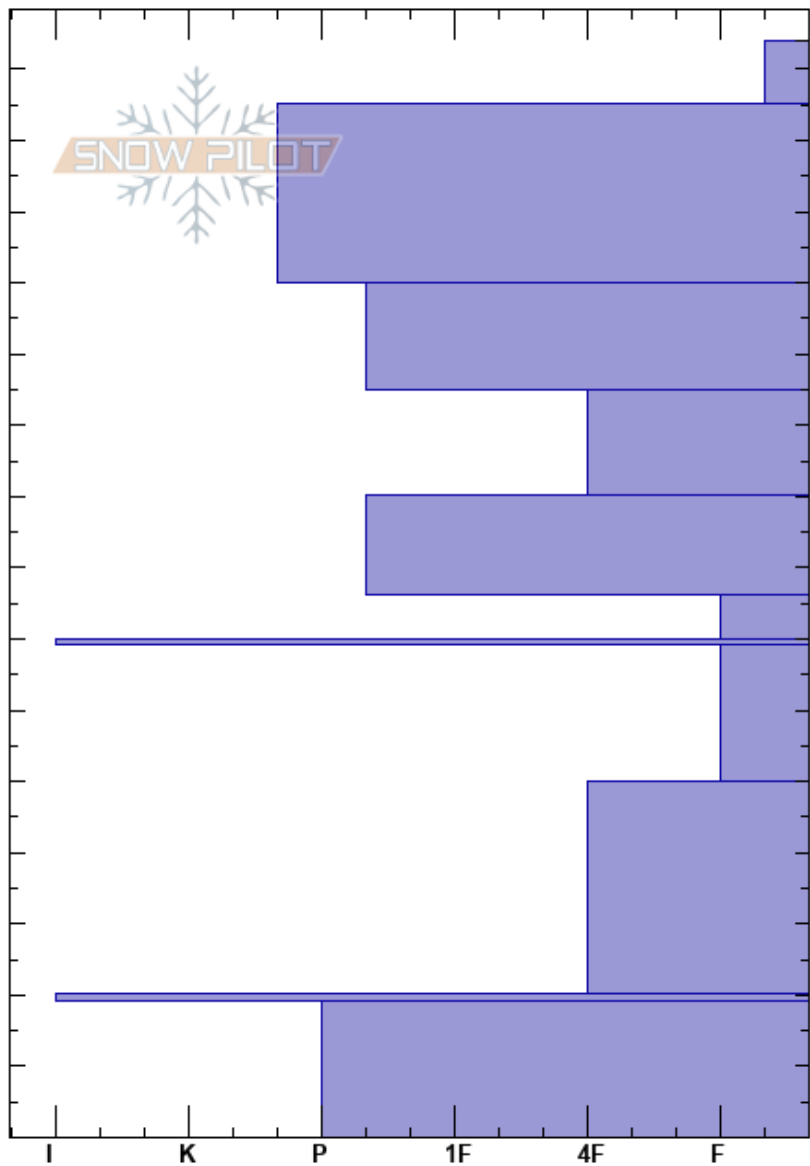

Tenderfoot Alpine
 Kenai Mountains
 AK
 Elevation: 3146 ft
 Aspect: 318°
 Specifics:

Andrew Schauer
 02/12/2022 - 1:00pm
 Co-ord: 60.62949N, -149.46926W
 Slope Angle: 31°
 Wind Loading: previous

Stability: Poor
 Air Temperature: HS:154
 Sky Cover: BKN
 Precipitation: S-1
 Wind: S Light Breeze
 PF:10 76-70cm:Problematic layer
 PS: 10

Crystal Form	Crystal Size	Moisture	ρ kg/m ³	Stability tests & Layer comments
+				
•				
•				
⊖				
•				
□	3			← 2x ECTP22 @ 76cm
■				
□	2-3			
□				
■				
⊙				

Notes: