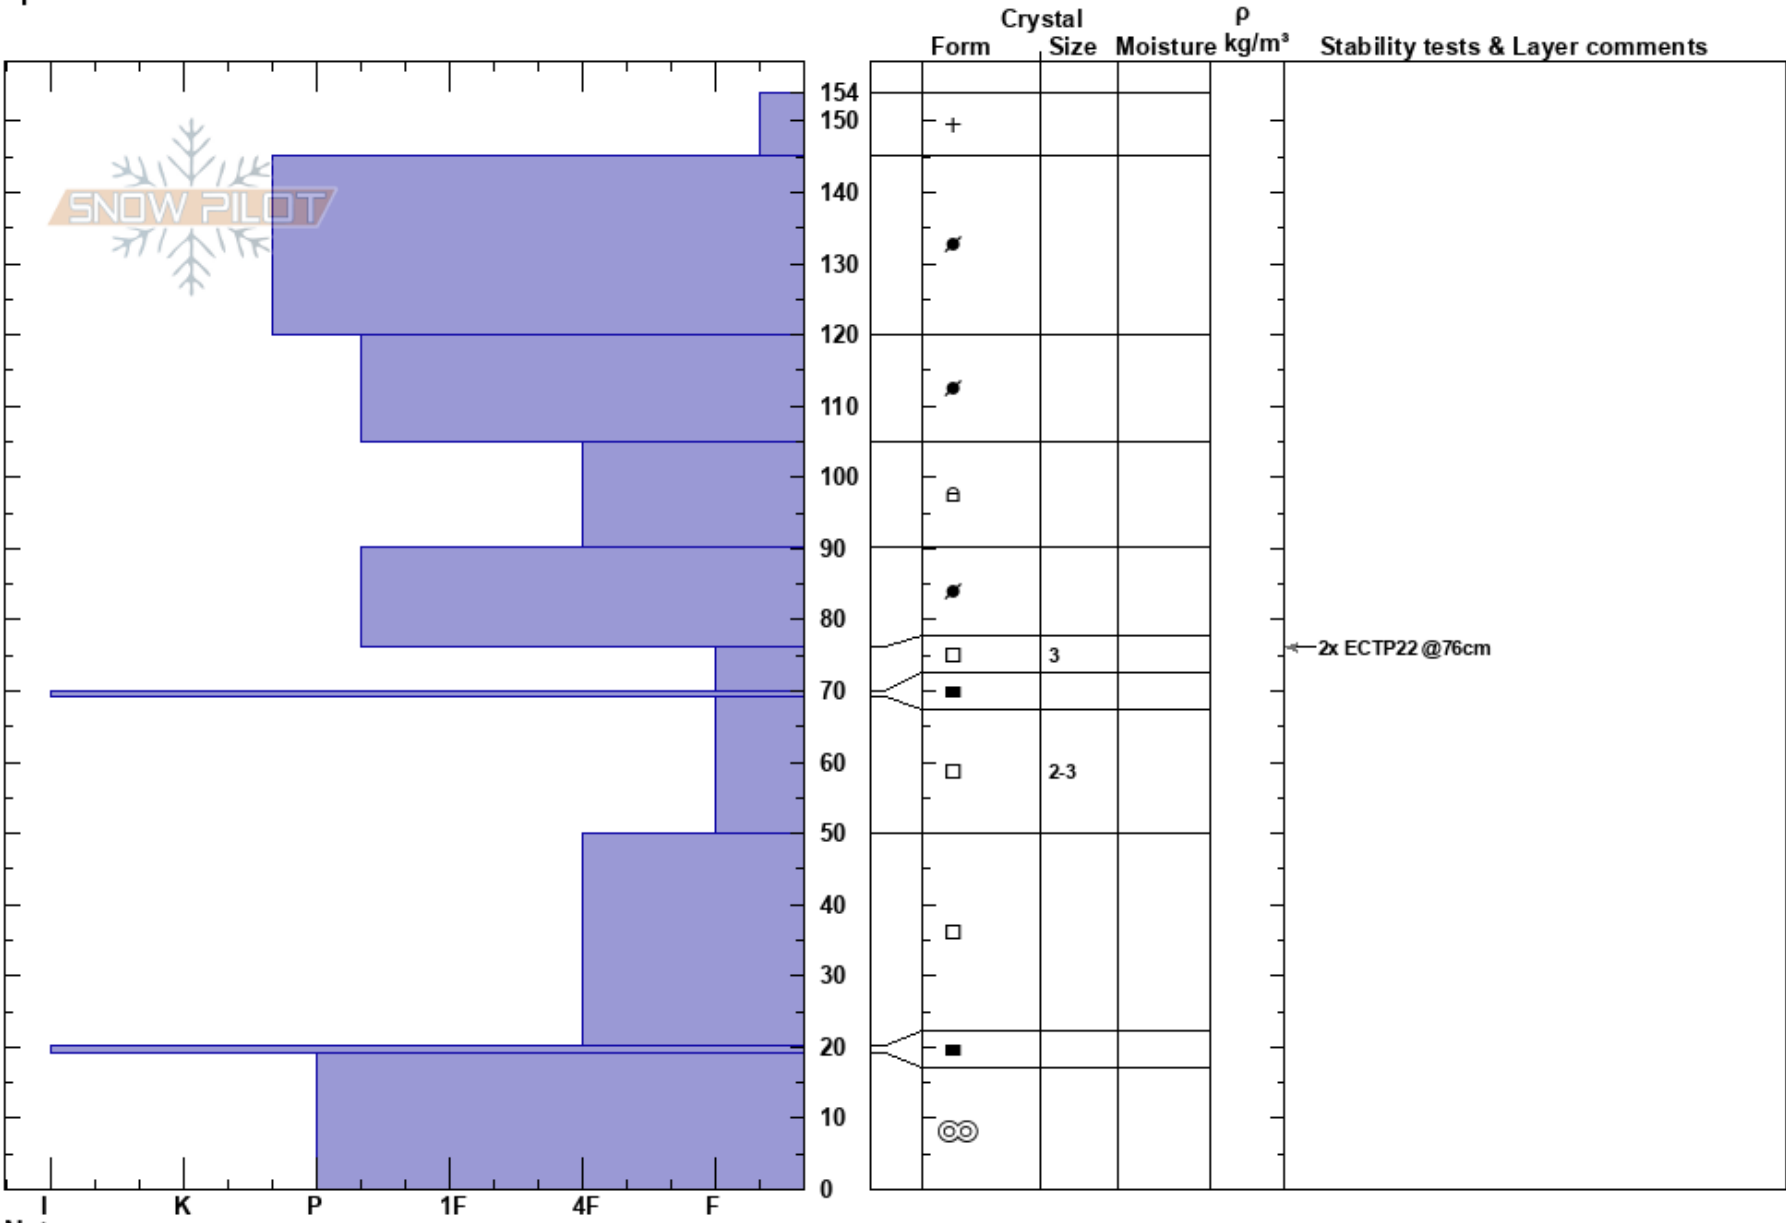

Tenderfoot Alpine
 Kenai Mountains
 AK
 Elevation: 3146 ft
 Aspect: 318°
 Specifics:

Andrew Schauer
 02/12/2022 - 1:00pm
 Co-ord: 60.62949N, -149.46926W
 Slope Angle: 31°
 Wind Loading: previous

Stability: Poor
 Air Temperature: HS:154
 Sky Cover: BKN
 Precipitation: S-1
 Wind: S Light Breeze
 PF:10
 PS:10
 76-70cm: Problematic layer