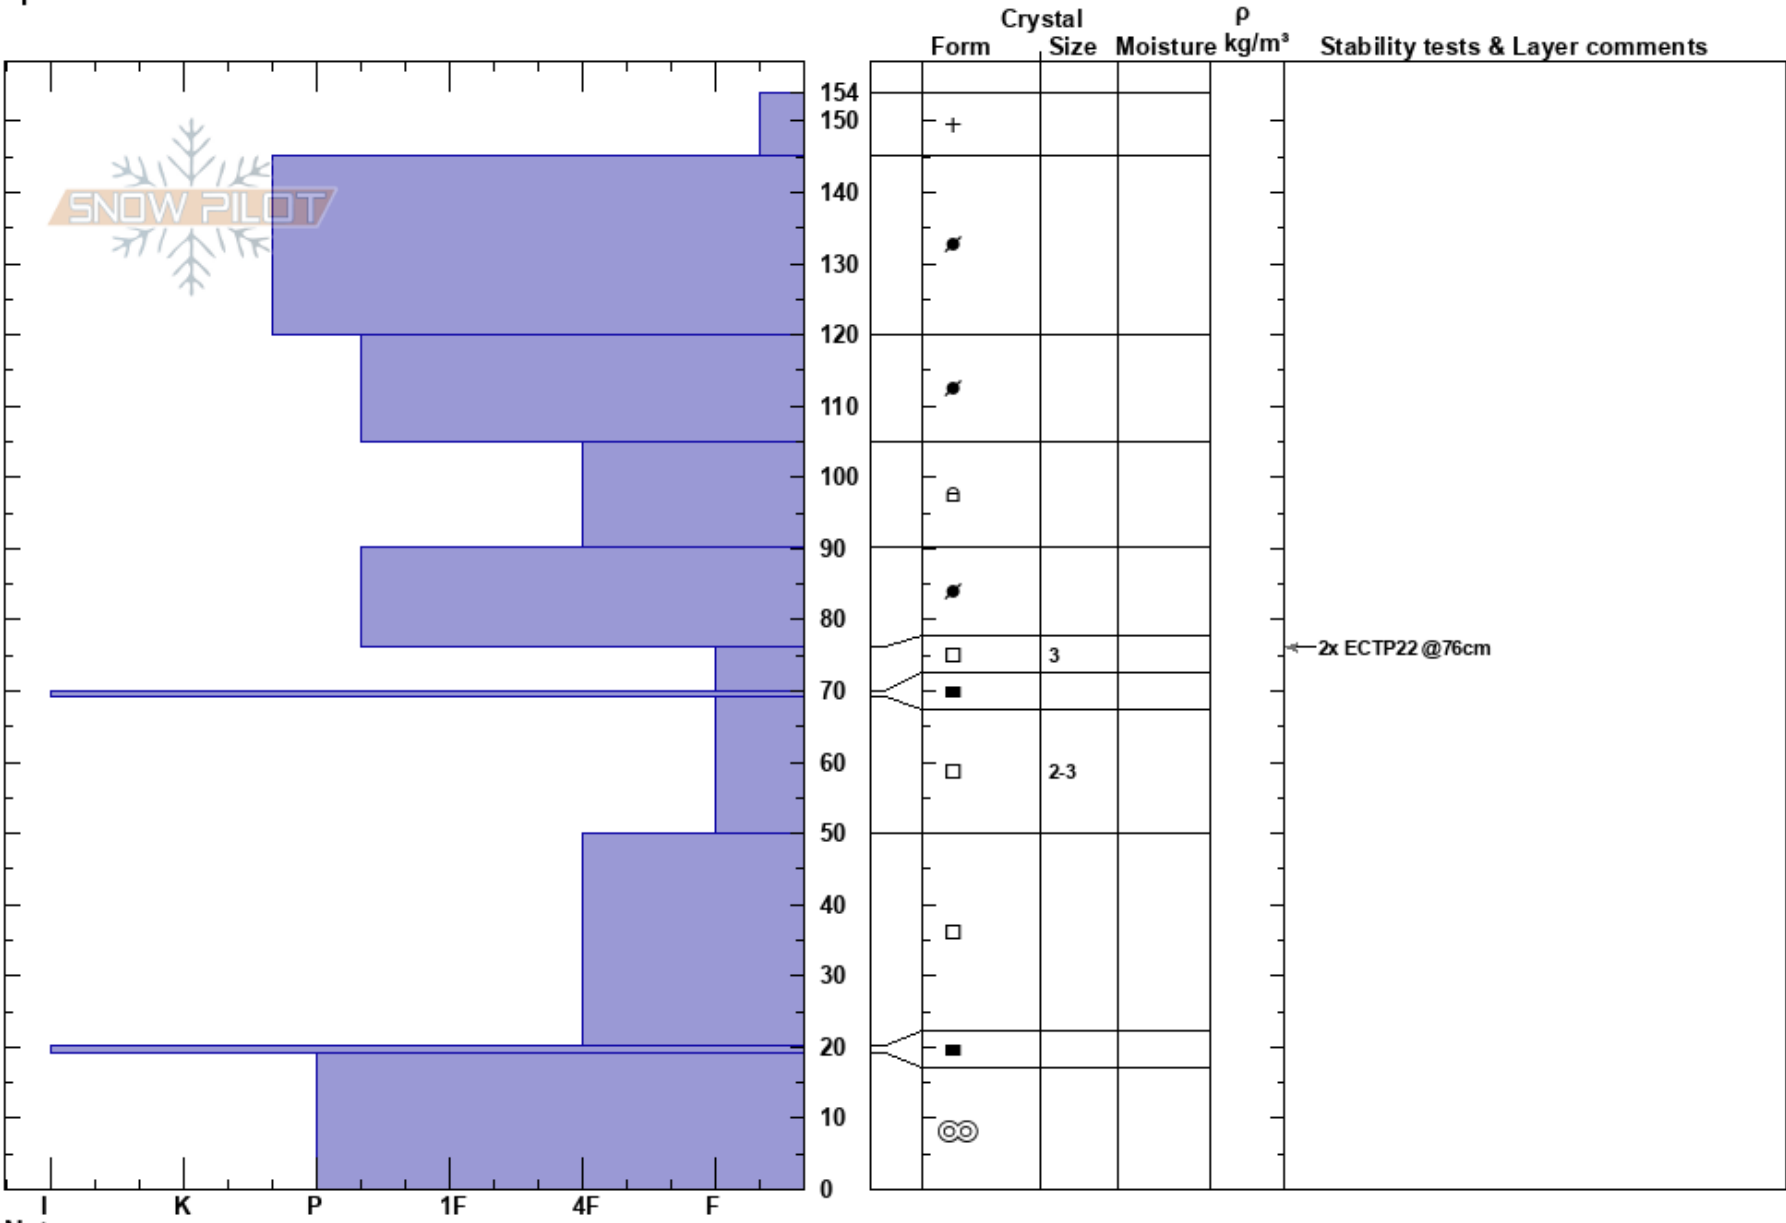

Tenderfoot Alpine  
 Kenai Mountains  
 AK  
 Elevation: 3146 ft  
 Aspect: 318°  
 Specifics:

Andrew Schauer  
 02/12/2022 - 1:00pm  
 Co-ord: 60.62949N, -149.46926W  
 Slope Angle: 31°  
 Wind Loading: previous

Stability: Poor  
 Air Temperature: HS:154  
 Sky Cover: BKN  
 Precipitation: S-1  
 Wind: S Light Breeze  
 PF:10  
 PS:10  
 76-70cm: Problematic layer

Notes: